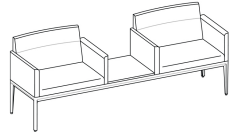

Loveseat

W46.75" D23.5" H31.5"

Bariatric Loveseat

W63.875" D23.5" H31.5"

Standard/Bariatric Loveseat

W53.125" D23.5" H31.5"

*Available Left- or Right-Facing

Sofa

W69.25" D23.5" H31.5"

**Standard/Bariatric/Standard
Sofa**

W77.75" D23.5" H31.5"

**Bariatric/Standard/Bariatric
Sofa**

W86.25" D23.5" H31.5"

Tandem Seating with Tables

**Standard/Flat
Table/Standard**

W69.25" D23.5" H31.5"

Bariatric/Flat Table/Bariatric

W86.25" D23.5" H31.5"

**Standard/Flat
Table/Bariatric**

W77.75" D23.5" H31.5"

*Available Left- or Right-Facing

**Opposing Standard/Flat
Table/Standard**

W69.25" D23.5" H31.5"

**Opposing Bariatric/Flat
Table/Bariatric**

W86.25" D23.5" H31.5"

**Opposing Bariatric/Flat
Table/Standard**

W77.75" D23.5" H31.5"

*Available Left- or Right-Facing

**Standard/Raised
Table/Standard**

W69.25" D23.5" H31.5"

**Bariatric/Raised
Table/Bariatric**