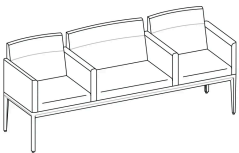

Plastic or felt glide options allow for 0.875" of height adjustment to accommodate variances in floor type.

Styles

Chair

W24.5" D23.5" H31.5"

Bariatric Chair

W33" D23.5" H31.5"

Loveseat

W44.75" D23.5" H31.5"

Bariatric Loveseat

W61.75" D23.5" H31.5"

Standard/Bariatric Loveseat

W53.25" D23.5" H31.5"

*Available Left- or Right-Facing

Sofa

W65" D23.5" H31.5"

Tandem Seating

Loveseat

W46.75" D23.5" H31.5"

Bariatric Loveseat

W63.875" D23.5" H31.5"

Standard/Bariatric Loveseat

W53.125" D23.5" H31.5"

*Available Left- or Right-Facing

Sofa

W69.25" D23.5" H31.5"

**Standard/Bariatric/Standard
Sofa**

W77.75" D23.5" H31.5"

**Bariatric/Standard/Bariatric
Sofa**

W86.25" D23.5" H31.5"

Tandem Seating with Tables

**Standard/Flat
Table/Standard**

W69.25" D23.5" H31.5"