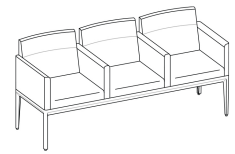

Plastic or felt glide options allow for 0.875" of height adjustment to accommodate variances in floor type.

Styles

Chair

W24.5" D23.5" H31.5"

Bariatric Chair

W33" D23.5" H31.5"

Loveseat

W44.75" D23.5" H31.5"

Bariatric Loveseat

W61.75" D23.5" H31.5"

Standard/Bariatric Loveseat

W53.25" D23.5" H31.5"

*Available Left- or Right-Facing

Sofa

W65" D23.5" H31.5"

Tandem Seating

Loveseat

W46.75" D23.5" H31.5"

Bariatric Loveseat

W63.875" D23.5" H31.5"

Standard/Bariatric Loveseat

W53.125" D23.5" H31.5"

*Available Left- or Right-Facing

Sofa

W69.25" D23.5" H31.5"

**Standard/Bariatric/Standard
Sofa**

W77.75" D23.5" H31.5"

**Bariatric/Standard/Bariatric
Sofa**

W86.25" D23.5" H31.5"

Tandem Seating with Tables

**Standard/Flat
Table/Standard**

W69.25" D23.5" H31.5"