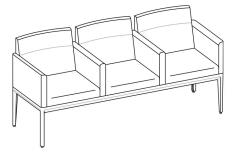

Plastic or felt glide options allow for 0.875" of height adjustment to accommodate variances in floor type.

Styles

Chair

W24.5" D23.5" H31.5"

Bariatric Chair

W33" D23.5" H31.5"

Loveseat

W44.75" D23.5" H31.5"

Bariatric Loveseat

W61.75" D23.5" H31.5"

Standard/Bariatric Loveseat

W53.25" D23.5" H31.5"

*Available Left- or Right-Facing

Sofa

W65" D23.5" H31.5"

Tandem Seating

Loveseat

W46.75" D23.5" H31.5"

Bariatric Loveseat

W63.875" D23.5" H31.5"

Standard/Bariatric Loveseat

W53.125" D23.5" H31.5"

*Available Left- or Right-Facing

Sofa

W69.25" D23.5" H31.5"

**Standard/Bariatric/Standard
Sofa**

W77.75" D23.5" H31.5"

**Bariatric/Standard/Bariatric
Sofa**

W86.25" D23.5" H31.5"

Tandem Seating with Tables

**Standard/Flat
Table/Standard**

W69.25" D23.5" H31.5"