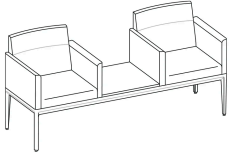

Plastic or felt glide options allow for 0.875" of height adjustment to accommodate variances in floor type.

Styles

Chair

W24.5" D23.5" H31.5"

Bariatric Chair

W33" D23.5" H31.5"

Loveseat

W44.75" D23.5" H31.5"

Loveseat

W46.75" D23.5" H31.5"

Bariatric Loveseat

W63.875" D23.5" H31.5"

Standard/Bariatric Loveseat

W53.125" D23.5" H31.5"

*Available Left- or Right-Facing

Sofa

W69.25" D23.5" H31.5"

**Standard/Bariatric/Standard
Sofa**

W77.75" D23.5" H31.5"

**Bariatric/Standard/Bariatric
Sofa**

W86.25" D23.5" H31.5"

Tandem Seating with Tables

**Standard/Flat
Table/Standard**

W69.25" D23.5" H31.5"

Bariatric/Flat Table/Bariatric

W86.25" D23.5" H31.5"

**Standard/Flat
Table/Bariatric**

W77.75" D23.5" H31.5"

*Available Left- or Right-Facing

**Opposing Standard/Flat
Table/Standard**

W69.25" D23.5" H31.5"

**Opposing Bariatric/Flat
Table/Bariatric**