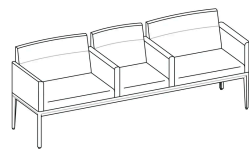

Plastic or felt glide options allow for 0.875" of height adjustment to accommodate variances in floor type.

Styles

Chair

W24.5" D23.5" H31.5"

Bariatric Chair

W33" D23.5" H31.5"

Loveseat

W44.75" D23.5" H31.5"

Bariatric Loveseat

W61.75" D23.5" H31.5"

Standard/Bariatric Loveseat

W53.25" D23.5" H31.5"

*Available Left- or Right-Facing

Sofa

W65" D23.5" H31.5"

Tandem Seating

Loveseat

W46.75" D23.5" H31.5"

Bariatric Loveseat

W63.875" D23.5" H31.5"

Standard/Bariatric Loveseat

W53.125" D23.5" H31.5"

*Available Left- or Right-Facing

Sofa

W69.25" D23.5" H31.5"

**Standard/Bariatric/Standard
Sofa**

W77.75" D23.5" H31.5"

**Bariatric/Standard/Bariatric
Sofa**

W86.25" D23.5" H31.5"

Tandem Seating with Tables

**Standard/Flat
Table/Standard**

W69.25" D23.5" H31.5"