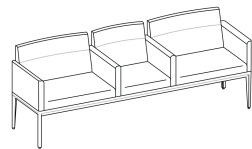

Plastic or felt glide options allow for 0.875" of height adjustment to accommodate variances in floor type.

Styles

Chair

W24.5" D23.5" H31.5"

Bariatric Chair

W33" D23.5" H31.5"

Loveseat

W44.75" D23.5" H31.5"

Bariatric Loveseat

W61.75" D23.5" H31.5"

Standard/Bariatric Loveseat

W53.25" D23.5" H31.5"

*Available Left- or Right-Facing

Sofa

W65" D23.5" H31.5"

Tandem Seating

Loveseat

W46.75" D23.5" H31.5"

Bariatric Loveseat

W63.875" D23.5" H31.5"

Standard/Bariatric Loveseat

W53.125" D23.5" H31.5"

*Available Left- or Right-Facing

Sofa

W69.25" D23.5" H31.5"

**Standard/Bariatric/Standard
Sofa**

W77.75" D23.5" H31.5"

**Bariatric/Standard/Bariatric
Sofa**

W86.25" D23.5" H31.5"

Tandem Seating with Tables

**Standard/Flat
Table/Standard**

W69.25" D23.5" H31.5"