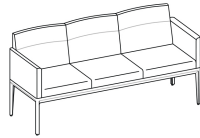

Slim profile components provide a clean aesthetic. Three and a half-inch molded foam seat cushion, and molded backrest provide welcoming comfort.
- E Power**

Select up to two power modules per model. Seating power available in black or white. When specifying tandem seating with tables, power is located in the worksurface. Table modules are available in all black, all white, or white with silver faceplate.
- F Elegant Cohesion**

Plastic or felt glide options allow for 0.875" of height adjustment to accommodate variances in floor type.

Styles

Chair

W24.5" D23.5" H31.5"

Bariatric Chair

W33" D23.5" H31.5"

Loveseat

W44.75" D23.5" H31.5"

Bariatric Loveseat

W61.75" D23.5" H31.5"

Standard/Bariatric Loveseat

W53.25" D23.5" H31.5"

*Available Left- or Right-Facing

Sofa

W65" D23.5" H31.5"

Tandem Seating

Loveseat

W46.75" D23.5" H31.5"

Bariatric Loveseat

W63.875" D23.5" H31.5"

Standard/Bariatric Loveseat

W53.125" D23.5" H31.5"

*Available Left- or Right-Facing

Sofa