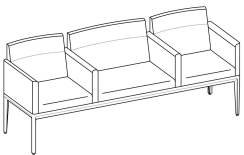

Plastic or felt glide options allow for 0.875" of height adjustment to accommodate variances in floor type.

Styles

Chair

W24.5" D23.5" H31.5"

Bariatric Chair

W33" D23.5" H31.5"

Loveseat

W44.75" D23.5" H31.5"

Bariatric Loveseat

W61.75" D23.5" H31.5"

Standard/Bariatric Loveseat

W53.25" D23.5" H31.5"

*Available Left- or Right-Facing

Sofa

W65" D23.5" H31.5"

Tandem Seating

Loveseat

W46.75" D23.5" H31.5"

Bariatric Loveseat

W63.875" D23.5" H31.5"

Standard/Bariatric Loveseat

W53.125" D23.5" H31.5"

*Available Left- or Right-Facing

Sofa

W69.25" D23.5" H31.5"

**Standard/Bariatric/Standard
Sofa**

W77.75" D23.5" H31.5"

**Bariatric/Standard/Bariatric
Sofa**

W86.25" D23.5" H31.5"

Tandem Seating with Tables

**Standard/Flat
Table/Standard**

W69.25" D23.5" H31.5"