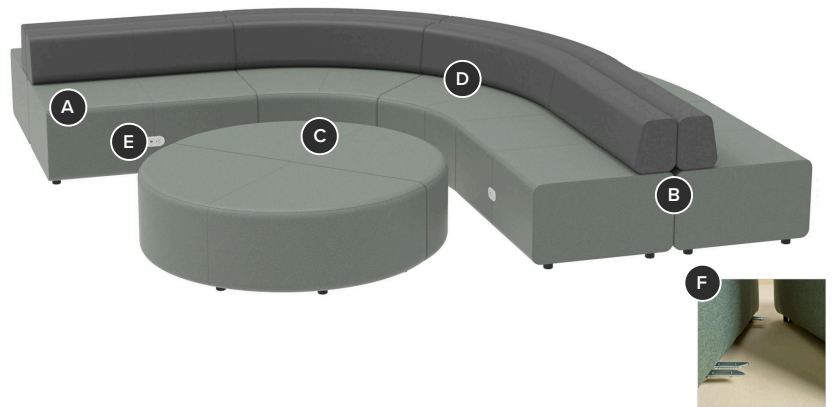

# Key Features

---

- A Softly Styled**

Generous foam cushioning with rounded edges supports deep relaxation and deep focus.
- B Endless Configurations**

A simple statement of line features modular units that include low-back and backless units, single and multi-user units, and curved units that can be planned back-to-back.
- C Flexible Environments**

Durably crafted to stand the test of time, these modular units can reconfigure to support the ever-changing needs of your space.
- D Material Options**

Select from a wide range of approved Pallas Textiles, KI Ingrade, or COM upholstery. Contrast or match seat and back fabrics, both enhanced by a beautifully crafted top stitch.
- E Optional Power**

Specify power for functional lounge environments. Available in four colors, power modules include 120V and USB-A+C ports.
- F Ganging**

Optional ganging kits are ordered separately and ensure configurations stay neat and tidy.

## Backless

24" Backless  
W24" D30.5" H18.5"

Half Round  
W60" D32.5" H18.5"