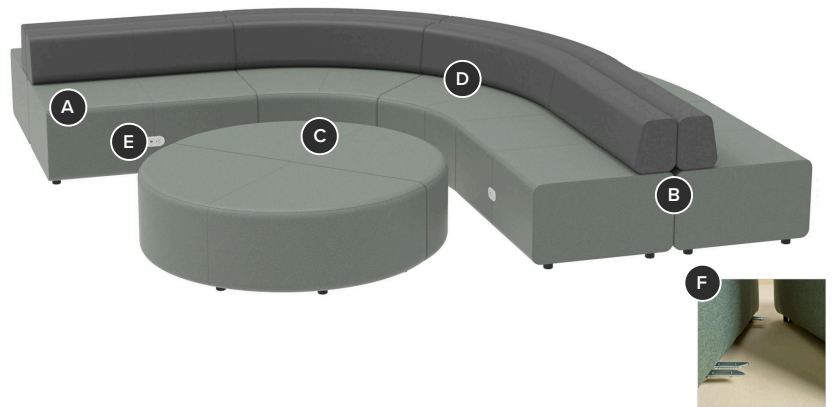

Zeker Modular Seating

Zeker prioritizes comfort and placemaking with its soft, plush lounge design and versatile modularity.

Key Features

- A Softly Styled**

Generous foam cushioning with rounded edges supports deep relaxation and deep focus.
- B Endless Configurations**

A simple statement of line features modular units that include low-back and backless units, single and multi-user units, and curved units that can be planned back-to-back.
- C Flexible Environments**

Durably crafted to stand the test of time, these modular units can reconfigure to support the ever-changing needs of your space.
- D Material Options**

Select from a wide range of approved Pallas Textiles, KI Ingrade, or COM upholstery. Contrast or match seat and back fabrics, both enhanced by a beautifully crafted top stitch.
- E Optional Power**

Specify power for functional lounge environments. Available in four colors, power modules include 120V and USB-A+C ports.
- F Ganging**

48" Rectangle
W48" D30.5" H29.5"
Seat: W48" D21.5" H18.5"

60" Rectangle
W60" D30.5" H29.5"
Seat: W60" D21.5" H18.5"

72" Rectangle
W72" D30.5" H29.5"
Seat: W72" D21.5" H18.5"

Corner
W30" D30.5" H29.5"
Seat: W30" D21.5" H18.5"