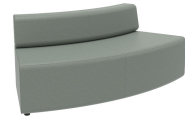

Optional ganging kits are ordered separately and ensure configurations stay neat and tidy.

Styles

Backless

24" Backless
W24" D30.5" H18.5"

Half Round
W60" D32.5" H18.5"

Low Back

Lounge Chair
W24" D30.5" H29.5"
Seat: W24" D21.5" H18.5"

48" Rectangle
W48" D30.5" H29.5"
Seat: W48" D21.5" H18.5"

60" Rectangle
W60" D30.5" H29.5"
Seat: W60" D21.5" H18.5"

72" Rectangle
W72" D30.5" H29.5"
Seat: W72" D21.5" H18.5"

Corner
W30" D30.5" H29.5"
Seat: W30" D21.5" H18.5"

Inside Curve
W51.75" D30.5" H29.5"
Seat: W51.75" D21.5" H18.5"

Outside Curve
W51.75" D30.5" H29.5"
Seat: W51.75" D21.5" H18.5"

Extended Outside Curve
W75.75" D30.5" H29.5"
Seat: W75.75" D21.5" H18.5"

Options