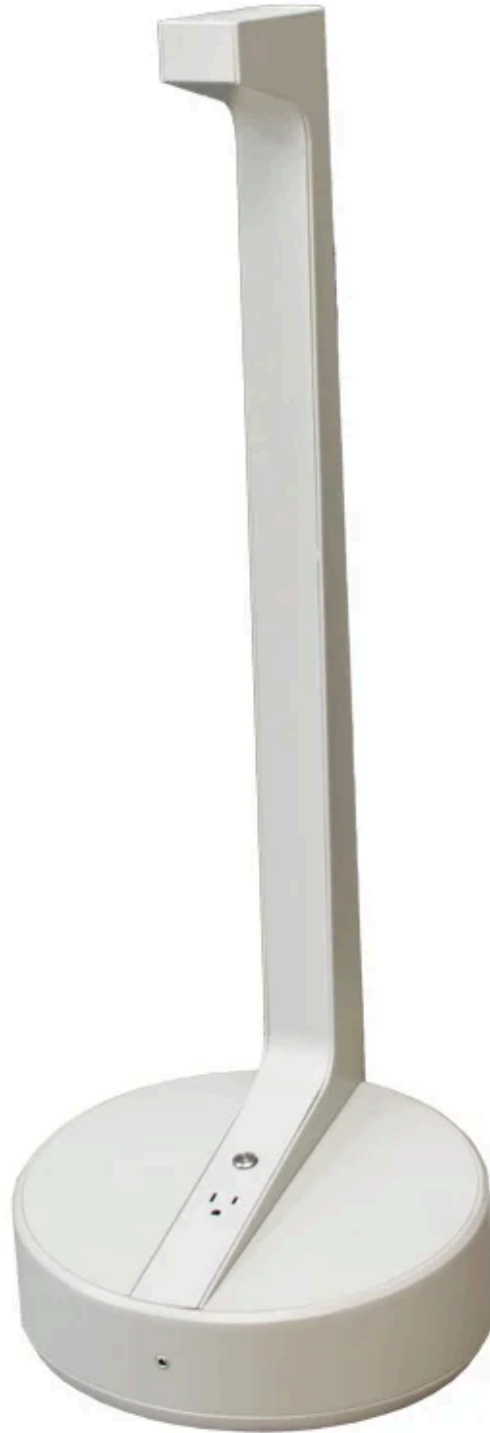

Vesta Battery Powered Tower

Delivering a seamless, battery-powered solution, Vesta power tower offers power precisely where needed.

Key Features

- A Charging Ports**
Two 60W USB-C charging ports, one 20W USB-C charging port, one 10W USB-A charging port, and one 110W three-prong outlet.
- B Cordless Portability**
The 13-pound, lightweight design with integrated handle allows the tower to be easily moved without cord constraints.
- C Battery Conservation**
A convenient on/off switch optimizes battery life when not in use.

Styles

Vesta
W12" D12" H28.25"

Document Links

[Pricing →](#)

[Photography →](#)

[CAD/Revit Symbols →](#)

[Documents →](#)

[Material Approvals →](#)