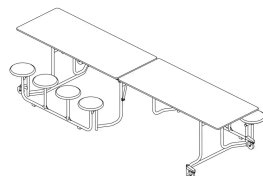

### Rectangular Tables

Rectangular Table with Benches

W: 96", 120", 139.5"  
D: 56.5"  
H: 27.5" or 29.5"

Rectangular Table with Split Benches

W: 96", 120", 139.5"  
D: 59" or 59.5"  
H: 27.5" or 29.5"

Rectangular Tables with Stools

W: 96", 120", or 139.5"  
D: 56.5"  
H: 27.4" or 29.4"

Rectangular Tables without Seating

W: 96", 120", 139.5"  
D: 30"  
H: 27" or 29"

Wheelchair Accessible Rectangular Table with Benches

W: 139.5"  
D: 56.5"  
H: 31"

Wheelchair Accessible Rectangular Tables with Stools

W: 139.5"  
D: 60.5"  
H: 31"

Wheelchair Accessible Rectangular Table without Seating

W: 96", 120", or 139.5"  
D: 30"  
H: 31"