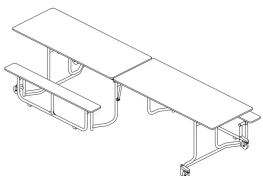

Wheelchair Accessible Rectangular Table with Benches

W: 139.5"
D: 56.5"
H: 31"