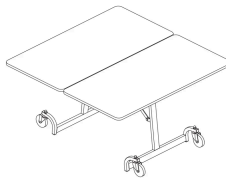

Round Stand-Up Height Table without Seating

W: 48" or 60"  
D: 48" or 60"  
H: 42"

Wheelchair Accessible Round Table without Seating

W: 48", 60", or 72"  
D: 48", 60", or 72"  
H: 31"

## Oval Tables

Oval Table without Seating

W: 66" or 72"  
D: 60"  
H: 27" or 29"

Wheelchair Accessible Oval Table without Seating

W: 66" or 72"  
D: 60"  
H: 31"

## Square Tables

Square Table without Seating

W: 48"  
D: 48"  
H: 27" or 29"

Wheelchair Accessible Square Table without Seating

W: 48"  
D: 48"  
H: 31"

## Hexagonal Tables

Hexagonal Table without Seating

W: 56"  
D: 48"  
H: 27" or 29"

Wheelchair Accessible Hexagonal Table without Seating

W: 56"  
D: 48"  
H: 31"