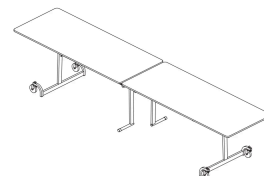

### Rectangular Tables

Rectangular Table with Benches

W: 96", 120", 139.5"  
D: 56.5"  
H: 27.5" or 29.5"

Rectangular Table with Split Benches

W: 96", 120", 139.5"  
D: 59" or 59.5"  
H: 27.5" or 29.5"

Rectangular Tables with Stools

W: 96", 120", or 139.5"  
D: 56.5"  
H: 27.4" or 29.4"

Rectangular Tables without Seating

W: 96", 120", 139.5"  
D: 30"  
H: 27" or 29"

Wheelchair Accessible Rectangular Table with Benches

W: 139.5"  
D: 56.5"  
H: 31"

Wheelchair Accessible Rectangular Tables with Stools

W: 139.5"  
D: 60.5"  
H: 31"

Wheelchair Accessible Rectangular Table without Seating

W: 96", 120", or 139.5"  
D: 30"  
H: 31"

## Round Tables

Round Tables with Split Benches

W: 81.5"  
D: 81.1"  
H: 27.2" or 29.2"

Round Tables with Stools

W: 83.75"  
D: 86"  
H: 27.2" or 29.2"

Round Table without Seating

Dia: 48", 60", or 72"  
H: 27" or 29"