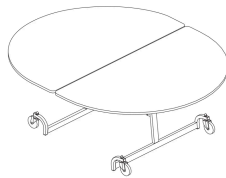

## Round Tables

Round Tables with Split Benches

W: 81.5"  
D: 81.1"  
H: 27.2" or 29.2"

Round Tables with Stools

W: 83.75"  
D: 86"  
H: 27.2" or 29.2"

Round Table without Seating

Dia: 48", 60", or 72"  
H: 27" or 29"

Round Stand-Up Height Table without Seating

W: 48" or 60"  
D: 48" or 60"  
H: 42"

Wheelchair Accessible Round Table without Seating

W: 48", 60", or 72"  
D: 48", 60", or 72"  
H: 31"

## Oval Tables

Oval Table without Seating

W: 66" or 72"  
D: 60"  
H: 27" or 29"

Wheelchair Accessible Oval Table without Seating

W: 66" or 72"  
D: 60"  
H: 31"

## Square Tables

Square Table without Seating

W: 48"  
D: 48"  
H: 27" or 29"

Wheelchair Accessible Square Table without Seating

W: 48"  
D: 48"  
H: 31"