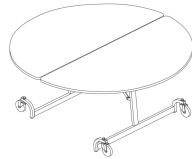

Wheelchair Accessible Rectangular Tables with Stools

W: 139.5"  
D: 60.5"  
H: 31"

Wheelchair Accessible Rectangular Table without Seating

W: 96", 120", or 139.5"  
D: 30"  
H: 31"

## Round Tables

Round Tables with Split Benches

W: 81.5"  
D: 81.1"  
H: 27.2" or 29.2"

Round Tables with Stools

W: 83.75"  
D: 86"  
H: 27.2" or 29.2"

Round Table without Seating

Dia: 48", 60", or 72"  
H: 27" or 29"

Round Stand-Up Height Table without Seating

W: 48" or 60"  
D: 48" or 60"  
H: 42"

Wheelchair Accessible Round Table without Seating

W: 48", 60", or 72"  
D: 48", 60", or 72"  
H: 31"

## Oval Tables

Oval Table without Seating

W: 66" or 72"  
D: 60"  
H: 27" or 29"

Wheelchair Accessible Oval Table without Seating

W: 66" or 72"  
D: 60"  
H: 31"