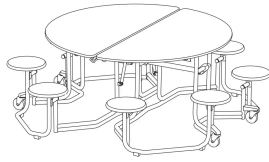

W: 96", 120", or 139.5"  
D: 56.5"  
H: 27.4" or 29.4"

Rectangular Tables without Seating

W: 96", 120", 139.5"  
D: 30"  
H: 27" or 29"

Wheelchair Accessible Rectangular Table with Benches

W: 139.5"  
D: 56.5"  
H: 31"

Wheelchair Accessible Rectangular Tables with Stools

W: 139.5"  
D: 60.5"  
H: 31"

Wheelchair Accessible Rectangular Table without Seating

W: 96", 120", or 139.5"  
D: 30"  
H: 31"

## Round Tables

Round Tables with Split Benches

W: 81.5"  
D: 81.1"  
H: 27.2" or 29.2"

Round Tables with Stools

W: 83.75"  
D: 86"  
H: 27.2" or 29.2"

Round Table without Seating

Dia: 48", 60", or 72"  
H: 27" or 29"

Round Stand-Up Height Table without Seating

W: 48" or 60"  
D: 48" or 60"  
H: 42"

Wheelchair Accessible Round Table without Seating

W: 48", 60", or 72"  
D: 48", 60", or 72"  
H: 31"