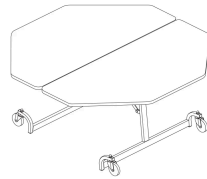

## Square Tables

Square Table without Seating

W: 48"  
D: 48"  
H: 27" or 29"

Wheelchair Accessible Square Table without Seating

W: 48"  
D: 48"  
H: 31"

## Hexagonal Tables

Hexagonal Table without Seating

W: 56"  
D: 48"  
H: 27" or 29"

Wheelchair Accessible Hexagonal Table without Seating

W: 56"  
D: 48"  
H: 31"

## Octagonal Tables

Octagonal Table without Seating

W: 60"  
D: 60"  
H: 27" or 29"

Wheelchair Accessible Octagonal Table without Seating

W: 60"  
D: 60"  
H: 31"