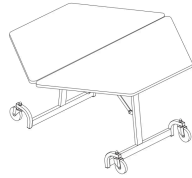

Round Stand-Up Height Table without Seating

W: 48" or 60"  
D: 48" or 60"  
H: 42"

Wheelchair Accessible Round Table without Seating

W: 48", 60", or 72"  
D: 48", 60", or 72"  
H: 31"

## Oval Tables

Oval Table without Seating

W: 66" or 72"  
D: 60"  
H: 27" or 29"

Wheelchair Accessible Oval Table without Seating

W: 66" or 72"  
D: 60"  
H: 31"

## Square Tables

Square Table without Seating

W: 48"  
D: 48"  
H: 27" or 29"

Wheelchair Accessible Square Table without Seating

W: 48"  
D: 48"  
H: 31"

## Hexagonal Tables

Hexagonal Table without Seating

W: 56"  
D: 48"  
H: 27" or 29"

Wheelchair Accessible Hexagonal Table without Seating

W: 56"  
D: 48"  
H: 31"