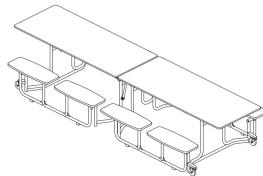

## Features

- Uniframe cafeteria tables make it easy to accommodate any number of functions in one space
- Pneumatic lift assist and torsional energy system enable smooth, effortless operation
- Shapes and sizes that adapt to any need: rectangular and round tables with bench or stool seating as well as rectangular, square, hexagonal, round, oval and octagonal tables without seating
- Height options include 27", 29" and wheelchair accessible 31.5". Round tables are also available in a stand-up height

## Construction

- Table tops and benches are made of 45 lb high-density particleboard with high-pressure laminate surface
- All legs operate from the unitized frame, not the table top
- Horizontal and vertical frame tubing is 14-gauge steel for enhanced durability
- Frames are finished in either baked-on electrostatically-applied 30-degree gloss epoxy powder-coat paint or bright nickel-chrome plating
- Stools are 13" diameter in either polypropylene reinforced with ribs or highly durable thermoset hard plastic