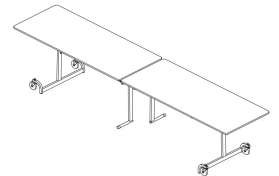

## Features

- Uniframe cafeteria tables make it easy to accommodate any number of functions in one space
- Pneumatic lift assist and torsional energy system enable smooth, effortless operation
- Shapes and sizes that adapt to any need: rectangular and round tables with bench or stool seating as well as rectangular, square, hexagonal, round, oval and octagonal tables without seating
- Height options include 27", 29" and wheelchair accessible 31.5". Round tables are also available in a stand-up height

## Construction

- Table tops and benches are made of 45 lb high-density particleboard with high-pressure laminate surface
- All legs operate from the unitized frame, not the table top
- Horizontal and vertical frame tubing is 14-gauge steel for enhanced durability
- Frames are finished in either baked-on electrostatically-applied 30-degree gloss epoxy powder-coat paint or bright nickel-chrome plating
- Stools are 13" diameter in either polypropylene reinforced with ribs or highly durable thermoset hard plastic

### Rectangular Tables

Rectangular Table with Benches

W: 96", 120", 139.5"  
D: 56.5"  
H: 27.5" or 29.5"

Rectangular Table with Split Benches

W: 96", 120", 139.5"  
D: 59" or 59.5"  
H: 27.5" or 29.5"

Rectangular Tables with Stools

W: 96", 120", or 139.5"  
D: 56.5"  
H: 27.4" or 29.4"

Rectangular Tables without Seating

W: 96", 120", 139.5"  
D: 30"  
H: 27" or 29"

Wheelchair Accessible Rectangular Table with Benches

W: 139.5"  
D: 56.5"  
H: 31"