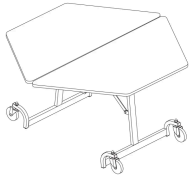

Round Stand-Up Height Table without Seating

W: 48" or 60"  
D: 48" or 60"  
H: 42"

Wheelchair Accessible Round Table without Seating

W: 48", 60", or 72"  
D: 48", 60", or 72"  
H: 31"

## Oval Tables

Oval Table without Seating

W: 66" or 72"  
D: 60"  
H: 27" or 29"

Wheelchair Accessible Oval Table without Seating

W: 66" or 72"  
D: 60"  
H: 31"

## Square Tables

Square Table without Seating

W: 48"  
D: 48"  
H: 27" or 29"

Wheelchair Accessible Square Table without Seating

W: 48"  
D: 48"  
H: 31"

## Hexagonal Tables

Hexagonal Table without Seating

W: 56"  
D: 48"  
H: 27" or 29"

Wheelchair Accessible Hexagonal Table without Seating

W: 56"  
D: 48"  
H: 31"