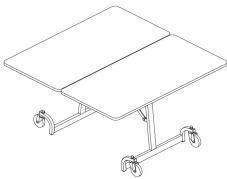

Round Stand-Up Height Table without Seating

W: 48" or 60"  
D: 48" or 60"  
H: 42"

Wheelchair Accessible Round Table without Seating

W: 48", 60", or 72"  
D: 48", 60", or 72"  
H: 31"

## Oval Tables

Oval Table without Seating

W: 66" or 72"  
D: 60"  
H: 27" or 29"

Wheelchair Accessible Oval Table without Seating

W: 66" or 72"  
D: 60"  
H: 31"

## Square Tables

Square Table without Seating

W: 48"  
D: 48"  
H: 27" or 29"

Wheelchair Accessible Square Table without Seating

W: 48"  
D: 48"  
H: 31"

## Hexagonal Tables

Hexagonal Table without Seating

W: 56"  
D: 48"  
H: 27" or 29"

Wheelchair Accessible Hexagonal Table without Seating

W: 56"  
D: 48"  
H: 31"