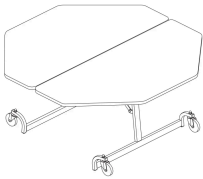

## Square Tables

Square Table without Seating

W: 48"  
D: 48"  
H: 27" or 29"

Wheelchair Accessible Square Table without Seating

W: 48"  
D: 48"  
H: 31"

## Hexagonal Tables

Hexagonal Table without Seating

W: 56"  
D: 48"  
H: 27" or 29"

Wheelchair Accessible Hexagonal Table without Seating

W: 56"  
D: 48"  
H: 31"

## Octagonal Tables

Octagonal Table without Seating

W: 60"  
D: 60"  
H: 27" or 29"

Wheelchair Accessible Octagonal Table without Seating

W: 60"  
D: 60"  
H: 31"