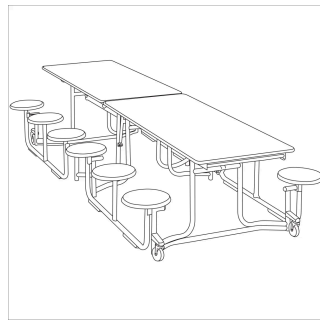

## Octagonal Tables

Octagonal Table without Seating

W: 60"  
D: 60"  
H: 27" or 29"

Wheelchair Accessible Octagonal Table without Seating

W: 60"  
D: 60"  
H: 31"

### Number of Stools\*

*\*Only available for models with stools.*

8 Stools\*

*\*Only available with 96" width models.*

12 Stools\*

*\*Only available with 120" or 139.5" width models.*

16 Stools\*

*\*Only available with 139.5" width models.*