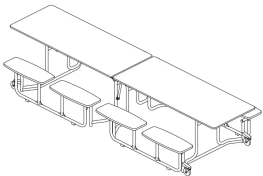

# Versatile Cafeteria Seating

Cafeteria furnishings need to swiftly, securely, and effortlessly adapt to various requirements. Uniframe cafeteria tables seamlessly facilitate numerous functions within a single area. These tables come in square, rectangular, round, oval, hexagonal, and octagonal configurations.

## Features

- Uniframe cafeteria tables make it easy to accommodate any number of functions in one space
- Pneumatic lift assist and torsional energy system enable smooth, effortless operation
- Shapes and sizes that adapt to any need: rectangular and round tables with bench or stool seating as well as rectangular, square, hexagonal, round, oval and octagonal tables without seating
- Height options include 27", 29" and wheelchair accessible 31.5". Round tables are also available in a stand-up height

## Construction

- Table tops and benches are made of 45 lb high-density particleboard with high-pressure laminate surface
- All legs operate from the unitized frame, not the table top
- Horizontal and vertical frame tubing is 14-gauge steel for enhanced durability
- Frames are finished in either baked-on electrostatically-applied 30-degree gloss epoxy powder-coat paint or bright nickel-chrome plating
- Stools are 13" diameter in either polypropylene reinforced with ribs or highly durable thermoset hard plastic