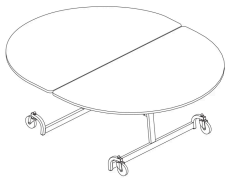

## Round Tables

Round Tables with Split Benches

W: 81.5"  
D: 81.1"  
H: 27.2" or 29.2"

Round Tables with Stools

W: 83.75"  
D: 86"  
H: 27.2" or 29.2"

Round Table without Seating

Dia: 48", 60", or 72"  
H: 27" or 29"

Round Stand-Up Height Table without Seating

W: 48" or 60"  
D: 48" or 60"  
H: 42"

Wheelchair Accessible Round Table without Seating

W: 48", 60", or 72"  
D: 48", 60", or 72"  
H: 31"

## Oval Tables

Oval Table without Seating

W: 66" or 72"  
D: 60"  
H: 27" or 29"

Wheelchair Accessible Oval Table without Seating

W: 66" or 72"  
D: 60"  
H: 31"

## Square Tables

Square Table without Seating

W: 48"  
D: 48"  
H: 27" or 29"

Wheelchair Accessible Square Table without Seating

W: 48"  
D: 48"  
H: 31"