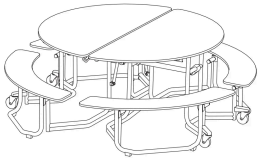

Round Tables

Round Tables with Split Benches

W: 81.5"
D: 81.1"
H: 27.2" or 29.2"