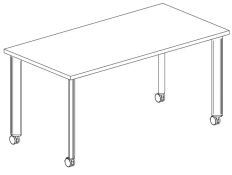

## Tributaire Post-Leg Tables

With a variety of shapes and sizes, Tributaire post-leg tables serve multiple functions. Available in nine top shapes and three fixed heights.

# Key Features

---

- A** **Height Options**  
Available in three fixed heights, including 29, 36, and 42".
- B** **Shape Variety**  
Choose from nine top shapes, including rectangle, round, square, rounded square, half-rounded square, D-shape, sprocket, boat, and pill.
- C** **Edge Options**  
Choose from two edge options, including 74P and knife.
- D** **Feet Options**  
Available with low-profile glides or casters with three color options, including black, warm grey, and cottonwood with warm grey tread.
- E** **Optional Power**  
Available with 3-prong and single circuit with wire management.
- F** **Optional Modesty Panels**  
Available in PET felt and laminate (rectangle only).

# Styles

---

Rectangle

W 36, 42, 48, 54, 60, 66, 72,  
84, 96"  
D 24, 30, 36, 42, 48"  
H 29, 36, 42"

Round

W 42, 48, 60"  
D 42, 48, 60"  
H 29, 36, 42"

Square

W 36, 42, 48, 60"  
D 36, 42, 48, 60"  
H 29, 36, 42"

Rounded Square

W 42, 48, 60"  
D 42, 48, 60"  
H 29, 36, 42"

Half Rounded Square

W 60, 84"  
D 52"  
H 29"

D-Shape

W 60, 72"  
D 42, 48"  
H 29"

Sprocket

W 48, 60"  
D 57, 60, 69"  
H 29"