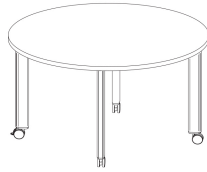

Tributaire Post-Leg Tables

With a variety of shapes and sizes, Tributaire post-leg tables serve multiple functions. Available in nine top shapes and three fixed heights.

Key Features

- A** **Height Options**
Available in three fixed heights, including 29, 36, and 42".
- B** **Shape Variety**
Choose from nine top shapes, including rectangle, round, square, rounded square, half-rounded square, D-shape, sprocket, boat, and pill.
- C** **Edge Options**
Choose from two edge options, including 74P and knife.
- D** **Feet Options**
Available with low-profile glides or casters with three color options, including black, warm grey, and cottonwood with warm grey tread.
- E** **Optional Power**
Available with 3-prong and single circuit with wire management.
- F** **Optional Modesty Panels**
Available in PET felt and laminate (rectangle only).

Styles

Rectangle

W 36, 42, 48, 54, 60, 66, 72,
84, 96"
D 24, 30, 36, 42, 48"
H 29, 36, 42"

Round

W 42, 48, 60"
D 42, 48, 60"
H 29, 36, 42"

Square

W 36, 42, 48, 60"
D 36, 42, 48, 60"
H 29, 36, 42"

Rounded Square

W 42, 48, 60"
D 42, 48, 60"
H 29, 36, 42"

Half Rounded Square

W 60, 84"
D 52"
H 29"

D-Shape

W 60, 72"
D 42, 48"
H 29"

Sprocket

W 48, 60"
D 57, 60, 69"
H 29"

Boat

W 60, 66, 72, 84, 96"
D 30, 36, 42, 48"
H 29"

Pill

W 60, 66, 72, 84, 96"
D 30, 36, 42, 48"
H 29"

Options

Edge Styles

74P

Knife

Feet