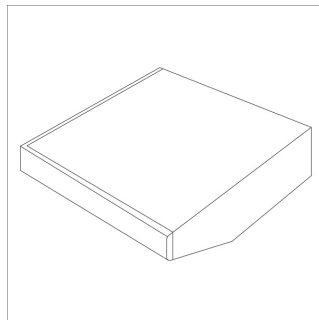

Tributaire Post-Leg Tables

With a variety of shapes and sizes, Tributaire post-leg tables serve multiple functions. Available in nine top shapes and three fixed heights.

Key Features

- A** **Height Options**
Available in three fixed heights, including 29, 36, and 42".
- B** **Shape Variety**
Choose from nine top shapes, including rectangle, round, square, rounded square, half-rounded square, D-shape, sprocket, boat, and pill.
- C** **Edge Options**
Choose from two edge options, including 74P and knife.
- D** **Feet Options**
Available with low-profile glides or casters with three color options, including black, warm grey, and cottonwood with warm grey tread.
- E** **Optional Power**
Available with 3-prong and single circuit with wire management.
- F** **Optional Modesty Panels**
Available in PET felt and laminate (rectangle only).

W 42, 48, 60"
D 42, 48, 60"
H 29, 36, 42"

Half Rounded Square

W 60, 84"
D 52"
H 29"

D-Shape

W 60, 72"
D 42, 48"
H 29"

Sprocket

W 48, 60"
D 57, 60, 69"
H 29"

Boat

W 60, 66, 72, 84, 96"
D 30, 36, 42, 48"
H 29"

Pill

W 60, 66, 72, 84, 96"
D 30, 36, 42, 48"
H 29"

Options

Edge Styles

74P

Knife

Feet