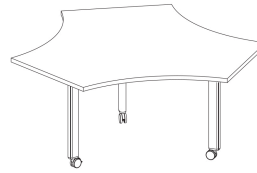

# Key Features

---

- A** **Height Options**  
Available in three fixed heights, including 29, 36, and 42".
- B** **Shape Variety**  
Choose from nine top shapes, including rectangle, round, square, rounded square, half-rounded square, D-shape, sprocket, boat, and pill.
- C** **Edge Options**  
Choose from two edge options, including 74P and knife.
- D** **Feet Options**  
Available with low-profile glides or casters with three color options, including black, warm grey, and cottonwood with warm grey tread.
- E** **Optional Power**  
Available with 3-prong and single circuit with wire management.
- F** **Optional Modesty Panels**  
Available in PET felt and laminate (rectangle only).

# Styles

---

Rectangle

W 36, 42, 48, 54, 60, 66, 72,  
84, 96"  
D 24, 30, 36, 42, 48"  
H 29, 36, 42"

Round

W 42, 48, 60"  
D 42, 48, 60"  
H 29, 36, 42"

Square

W 36, 42, 48, 60"  
D 36, 42, 48, 60"  
H 29, 36, 42"

Rounded Square

W 42, 48, 60"  
D 42, 48, 60"  
H 29, 36, 42"

Half Rounded Square

W 60, 84"  
D 52"  
H 29"

D-Shape

W 60, 72"  
D 42, 48"  
H 29"

Sprocket

W 48, 60"  
D 57, 60, 69"  
H 29"

Boat

W 60, 66, 72, 84, 96"  
D 30, 36, 42, 48"  
H 29"

Pill

W 60, 66, 72, 84, 96"  
D 30, 36, 42, 48"  
H 29"