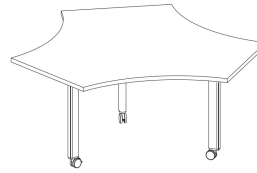

# Key Features

---

- A** **Height Options**  
Available in three fixed heights, including 29, 36, and 42".
- B** **Shape Variety**  
Choose from nine top shapes, including rectangle, round, square, rounded square, half-rounded square, D-shape, sprocket, boat, and pill.
- C** **Edge Options**  
Choose from two edge options, including 74P and knife.
- D** **Feet Options**  
Available with low-profile glides or casters with three color options, including black, warm grey, and cottonwood with warm grey tread.
- E** **Optional Power**  
Available with 3-prong and single circuit with wire management.
- F** **Optional Modesty Panels**  
Available in PET felt and laminate (rectangle only).

# Styles

---

Rectangle

W 36, 42, 48, 54, 60, 66, 72,  
84, 96"  
D 24, 30, 36, 42, 48"  
H 29, 36, 42"

Round

W 42, 48, 60"  
D 42, 48, 60"  
H 29, 36, 42"

Square

W 36, 42, 48, 60"  
D 36, 42, 48, 60"  
H 29, 36, 42"

Rounded Square

W 42, 48, 60"  
D 42, 48, 60"  
H 29, 36, 42"

Half Rounded Square

W 60, 84"  
D 52"  
H 29"

D-Shape

W 60, 72"  
D 42, 48"  
H 29"

Sprocket

W 48, 60"  
D 57, 60, 69"  
H 29"

Boat

W 60, 66, 72, 84, 96"  
D 30, 36, 42, 48"  
H 29"

Pill

W 60, 66, 72, 84, 96"  
D 30, 36, 42, 48"  
H 29"