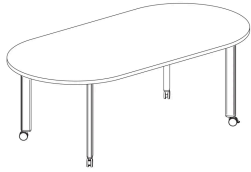

# Key Features

---

- A** **Height Options**  
Available in three fixed heights, including 29, 36, and 42".
- B** **Shape Variety**  
Choose from nine top shapes, including rectangle, round, square, rounded square, half-rounded square, D-shape, sprocket, boat, and pill.
- C** **Edge Options**  
Choose from two edge options, including 74P and knife.
- D** **Feet Options**  
Available with low-profile glides or casters with three color options, including black, warm grey, and cottonwood with warm grey tread.
- E** **Optional Power**  
Available with 3-prong and single circuit with wire management.
- F** **Optional Modesty Panels**  
Available in PET felt and laminate (rectangle only).

# Styles

---

Rectangle

W 36, 42, 48, 54, 60, 66, 72,  
84, 96"  
D 24, 30, 36, 42, 48"  
H 29, 36, 42"

Round

W 42, 48, 60"  
D 42, 48, 60"  
H 29, 36, 42"

Square

W 36, 42, 48, 60"  
D 36, 42, 48, 60"  
H 29, 36, 42"

Rounded Square

W 42, 48, 60"  
D 42, 48, 60"  
H 29, 36, 42"

Half Rounded Square

W 60, 84"  
D 52"  
H 29"

D-Shape

W 60, 72"  
D 42, 48"  
H 29"

Sprocket

W 48, 60"  
D 57, 60, 69"  
H 29"

Boat

W 60, 66, 72, 84, 96"  
D 30, 36, 42, 48"  
H 29"

Pill

W 60, 66, 72, 84, 96"  
D 30, 36, 42, 48"  
H 29"