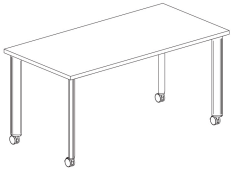

## Tributaire Post-Leg Tables

With a variety of shapes and sizes, Tributaire post-leg tables serve multiple functions. Available in nine top shapes and three fixed heights.

# Key Features

---

- A** **Height Options**  
Available in three fixed heights, including 29, 36, and 42".
- B** **Shape Variety**  
Choose from nine top shapes, including rectangle, round, square, rounded square, half-rounded square, D-shape, sprocket, boat, and pill.
- C** **Edge Options**  
Choose from two edge options, including 74P and knife.
- D** **Feet Options**  
Available with low-profile glides or casters with three color options, including black, warm grey, and cottonwood with warm grey tread.
- E** **Optional Power**  
Available with 3-prong and single circuit with wire management.
- F** **Optional Modesty Panels**  
Available in PET felt and laminate (rectangle only).

# Styles

---

Rectangle

W 36, 42, 48, 54, 60, 66, 72,  
84, 96"  
D 24, 30, 36, 42, 48"  
H 29, 36, 42"

Round

W 42, 48, 60"  
D 42, 48, 60"  
H 29, 36, 42"

Square

W 36, 42, 48, 60"  
D 36, 42, 48, 60"  
H 29, 36, 42"

Rounded Square

W 42, 48, 60"  
D 42, 48, 60"  
H 29, 36, 42"

Half Rounded Square

W 60, 84"  
D 52"  
H 29"

D-Shape

W 60, 72"  
D 42, 48"  
H 29"

Sprocket

W 48, 60"  
D 57, 60, 69"  
H 29"