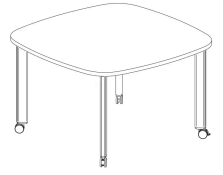

## Tributaire Post-Leg Tables

With a variety of shapes and sizes, Tributaire post-leg tables serve multiple functions. Available in nine top shapes and three fixed heights.

# Key Features

---

- A** **Height Options**  
Available in three fixed heights, including 29, 36, and 42".
- B** **Shape Variety**  
Choose from nine top shapes, including rectangle, round, square, rounded square, half-rounded square, D-shape, sprocket, boat, and pill.
- C** **Edge Options**  
Choose from two edge options, including 74P and knife.
- D** **Feet Options**  
Available with low-profile glides or casters with three color options, including black, warm grey, and cottonwood with warm grey tread.
- E** **Optional Power**  
Available with 3-prong and single circuit with wire management.
- F** **Optional Modesty Panels**  
Available in PET felt and laminate (rectangle only).

# Styles

---

Rectangle

W 36, 42, 48, 54, 60, 66, 72,  
84, 96"  
D 24, 30, 36, 42, 48"  
H 29, 36, 42"

Round

W 42, 48, 60"  
D 42, 48, 60"  
H 29, 36, 42"

Square

W 36, 42, 48, 60"  
D 36, 42, 48, 60"  
H 29, 36, 42"

Rounded Square

W 42, 48, 60"  
D 42, 48, 60"  
H 29, 36, 42"

Half Rounded Square

W 60, 84"  
D 52"  
H 29"

D-Shape

W 60, 72"  
D 42, 48"  
H 29"

Sprocket

W 48, 60"  
D 57, 60, 69"  
H 29"