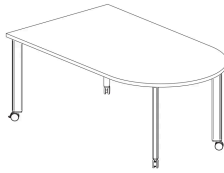

## Tributaire Post-Leg Tables

With a variety of shapes and sizes, Tributaire post-leg tables serve multiple functions. Available in nine top shapes and three fixed heights.

# Key Features

---

- A** **Height Options**  
Available in three fixed heights, including 29, 36, and 42".
- B** **Shape Variety**  
Choose from nine top shapes, including rectangle, round, square, rounded square, half-rounded square, D-shape, sprocket, boat, and pill.
- C** **Edge Options**  
Choose from two edge options, including 74P and knife.
- D** **Feet Options**  
Available with low-profile glides or casters with three color options, including black, warm grey, and cottonwood with warm grey tread.
- E** **Optional Power**  
Available with 3-prong and single circuit with wire management.
- F** **Optional Modesty Panels**  
Available in PET felt and laminate (rectangle only).

# Styles

---

Rectangle

W 36, 42, 48, 54, 60, 66, 72,  
84, 96"  
D 24, 30, 36, 42, 48"  
H 29, 36, 42"

Round

W 42, 48, 60"  
D 42, 48, 60"  
H 29, 36, 42"

Square

W 36, 42, 48, 60"  
D 36, 42, 48, 60"  
H 29, 36, 42"

Rounded Square

W 42, 48, 60"  
D 42, 48, 60"  
H 29, 36, 42"

Half Rounded Square

W 60, 84"  
D 52"  
H 29"

D-Shape

W 60, 72"  
D 42, 48"  
H 29"

Sprocket

W 48, 60"  
D 57, 60, 69"  
H 29"