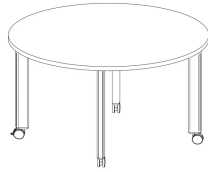

## Tributaire Post-Leg Tables

With a variety of shapes and sizes, Tributaire post-leg tables serve multiple functions. Available in nine top shapes and three fixed heights.

# Key Features

---

- A** **Height Options**  
Available in three fixed heights, including 29, 36, and 42".
- B** **Shape Variety**  
Choose from nine top shapes, including rectangle, round, square, rounded square, half-rounded square, D-shape, sprocket, boat, and pill.
- C** **Edge Options**  
Choose from two edge options, including 74P and knife.
- D** **Feet Options**  
Available with low-profile glides or casters with three color options, including black, warm grey, and cottonwood with warm grey tread.
- E** **Optional Power**  
Available with 3-prong and single circuit with wire management.
- F** **Optional Modesty Panels**  
Available in PET felt and laminate (rectangle only).

# Styles

---

Rectangle

W 36, 42, 48, 54, 60, 66, 72,  
84, 96"  
D 24, 30, 36, 42, 48"  
H 29, 36, 42"

Round

W 42, 48, 60"  
D 42, 48, 60"  
H 29, 36, 42"

Square

W 36, 42, 48, 60"  
D 36, 42, 48, 60"  
H 29, 36, 42"

Rounded Square

W 42, 48, 60"  
D 42, 48, 60"  
H 29, 36, 42"

Half Rounded Square

W 60, 84"  
D 52"  
H 29"

D-Shape

W 60, 72"  
D 42, 48"  
H 29"

Sprocket

W 48, 60"  
D 57, 60, 69"  
H 29"