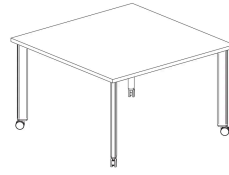

## Tributaire Post-Leg Tables

With a variety of shapes and sizes, Tributaire post-leg tables serve multiple functions. Available in nine top shapes and three fixed heights.

# Key Features

---

- A** **Height Options**  
Available in three fixed heights, including 29, 36, and 42".
- B** **Shape Variety**  
Choose from nine top shapes, including rectangle, round, square, rounded square, half-rounded square, D-shape, sprocket, boat, and pill.
- C** **Edge Options**  
Choose from two edge options, including 74P and knife.
- D** **Feet Options**  
Available with low-profile glides or casters with three color options, including black, warm grey, and cottonwood with warm grey tread.
- E** **Optional Power**  
Available with 3-prong and single circuit with wire management.
- F** **Optional Modesty Panels**  
Available in PET felt and laminate (rectangle only).

# Styles

---

Rectangle

W 36, 42, 48, 54, 60, 66, 72,  
84, 96"  
D 24, 30, 36, 42, 48"  
H 29, 36, 42"

Round

W 42, 48, 60"  
D 42, 48, 60"  
H 29, 36, 42"

Square

W 36, 42, 48, 60"  
D 36, 42, 48, 60"  
H 29, 36, 42"

Rounded Square

W 42, 48, 60"  
D 42, 48, 60"  
H 29, 36, 42"

Half Rounded Square

W 60, 84"  
D 52"  
H 29"

D-Shape

W 60, 72"  
D 42, 48"  
H 29"

Sprocket

W 48, 60"  
D 57, 60, 69"  
H 29"