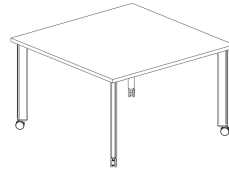

Tributaire Post-Leg Tables

With a variety of shapes and sizes, Tributaire post-leg tables serve multiple functions. Available in nine top shapes and three fixed heights.

Key Features

- A** **Height Options**
Available in three fixed heights, including 29, 36, and 42".
- B** **Shape Variety**
Choose from nine top shapes, including rectangle, round, square, rounded square, half-rounded square, D-shape, sprocket, boat, and pill.
- C** **Edge Options**
Choose from two edge options, including 74P and knife.
- D** **Feet Options**
Available with low-profile glides or casters with three color options, including black, warm grey, and cottonwood with warm grey tread.
- E** **Optional Power**
Available with 3-prong and single circuit with wire management.
- F** **Optional Modesty Panels**
Available in PET felt and laminate (rectangle only).

Styles

Rectangle

W 36, 42, 48, 54, 60, 66, 72,
84, 96"
D 24, 30, 36, 42, 48"
H 29, 36, 42"

Round

W 42, 48, 60"
D 42, 48, 60"
H 29, 36, 42"

Square

W 36, 42, 48, 60"
D 36, 42, 48, 60"
H 29, 36, 42"

Rounded Square

W 42, 48, 60"
D 42, 48, 60"
H 29, 36, 42"

Half Rounded Square

W 60, 84"
D 52"
H 29"

D-Shape

W 60, 72"
D 42, 48"
H 29"

Sprocket

W 48, 60"
D 57, 60, 69"
H 29"

Boat

W 60, 66, 72, 84, 96"
D 30, 36, 42, 48"
H 29"

Pill

W 60, 66, 72, 84, 96"
D 30, 36, 42, 48"
H 29"

Options

Edge Styles

74P

Knife

Feet