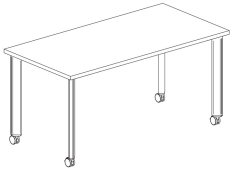

Tributaire Post-Leg Tables

With a variety of shapes and sizes, Tributaire post-leg tables serve multiple functions. Available in nine top shapes and three fixed heights.

Key Features

- A** **Height Options**
Available in three fixed heights, including 29, 36, and 42".
- B** **Shape Variety**
Choose from nine top shapes, including rectangle, round, square, rounded square, half-rounded square, D-shape, sprocket, boat, and pill.
- C** **Edge Options**
Choose from two edge options, including 74P and knife.
- D** **Feet Options**
Available with low-profile glides or casters with three color options, including black, warm grey, and cottonwood with warm grey tread.
- E** **Optional Power**
Available with 3-prong and single circuit with wire management.
- F** **Optional Modesty Panels**
Available in PET felt and laminate (rectangle only).

Styles

Rectangle

W 36, 42, 48, 54, 60, 66, 72,
84, 96"
D 24, 30, 36, 42, 48"
H 29, 36, 42"

Round

W 42, 48, 60"
D 42, 48, 60"
H 29, 36, 42"

Square

W 36, 42, 48, 60"
D 36, 42, 48, 60"
H 29, 36, 42"

Rounded Square

W 42, 48, 60"
D 42, 48, 60"
H 29, 36, 42"

Half Rounded Square

W 60, 84"
D 52"
H 29"

D-Shape

W 60, 72"
D 42, 48"
H 29"

Sprocket

W 48, 60"
D 57, 60, 69"
H 29"

Boat

W 60, 66, 72, 84, 96"
D 30, 36, 42, 48"
H 29"

Pill

W 60, 66, 72, 84, 96"
D 30, 36, 42, 48"
H 29"

Options

Edge Styles

74P

Knife

Feet