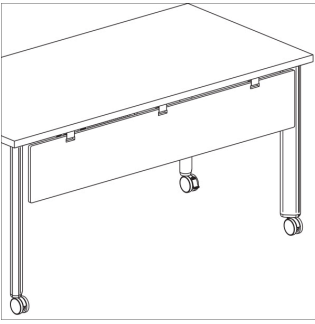

Modesty Panel

PET Felt