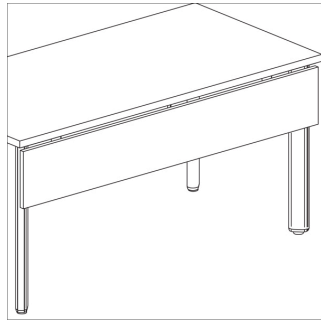

Tributaire Post-Leg Tables

With a variety of shapes and sizes, Tributaire post-leg tables serve multiple functions. Available in nine top shapes and three fixed heights.

Key Features

- A** **Height Options**
Available in three fixed heights, including 29, 36, and 42".
- B** **Shape Variety**
Choose from nine top shapes, including rectangle, round, square, rounded square, half-rounded square, D-shape, sprocket, boat, and pill.
- C** **Edge Options**
Choose from two edge options, including 74P and knife.
- D** **Feet Options**
Available with low-profile glides or casters with three color options, including black, warm grey, and cottonwood with warm grey tread.
- E** **Optional Power**
Available with 3-prong and single circuit with wire management.
- F** **Optional Modesty Panels**
Available in PET felt and laminate (rectangle only).

W 60, 66, 72, 84, 96"
D 30, 36, 42, 48"
H 29"

Pill

W 60, 66, 72, 84, 96"
D 30, 36, 42, 48"
H 29"

Options

Edge Styles

74P

Knife

Feet

Low Profile Glides

Casters

Modesty Panel

PET Felt

Laminate

Power (single circuit or 3-prong plug)

Nacre Pop-up Module

Dubbel Undersurface Module