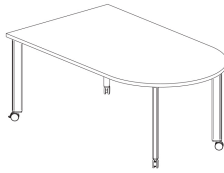

Tributaire Post-Leg Tables

With a variety of shapes and sizes, Tributaire post-leg tables serve multiple functions. Available in nine top shapes and three fixed heights.

Key Features

- A** **Height Options**
Available in three fixed heights, including 29, 36, and 42".
- B** **Shape Variety**
Choose from nine top shapes, including rectangle, round, square, rounded square, half-rounded square, D-shape, sprocket, boat, and pill.
- C** **Edge Options**
Choose from two edge options, including 74P and knife.
- D** **Feet Options**
Available with low-profile glides or casters with three color options, including black, warm grey, and cottonwood with warm grey tread.
- E** **Optional Power**
Available with 3-prong and single circuit with wire management.
- F** **Optional Modesty Panels**
Available in PET felt and laminate (rectangle only).

Styles

Rectangle

W 36, 42, 48, 54, 60, 66, 72,
84, 96"
D 24, 30, 36, 42, 48"
H 29, 36, 42"

Round

W 42, 48, 60"
D 42, 48, 60"
H 29, 36, 42"

Square

W 36, 42, 48, 60"
D 36, 42, 48, 60"
H 29, 36, 42"

Rounded Square

W 42, 48, 60"
D 42, 48, 60"
H 29, 36, 42"

Half Rounded Square

W 60, 84"
D 52"
H 29"

D-Shape

W 60, 72"
D 42, 48"
H 29"

Sprocket

W 48, 60"
D 57, 60, 69"
H 29"

Boat

W 60, 66, 72, 84, 96"
D 30, 36, 42, 48"
H 29"

Pill

W 60, 66, 72, 84, 96"
D 30, 36, 42, 48"
H 29"

Options

Edge Styles

74P

Knife

Feet