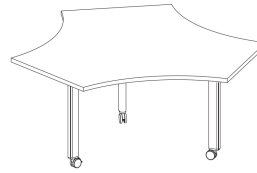

Tributaire Post-Leg Tables

With a variety of shapes and sizes, Tributaire post-leg tables serve multiple functions. Available in nine top shapes and three fixed heights.

Key Features

- A** **Height Options**
Available in three fixed heights, including 29, 36, and 42".
- B** **Shape Variety**
Choose from nine top shapes, including rectangle, round, square, rounded square, half-rounded square, D-shape, sprocket, boat, and pill.
- C** **Edge Options**
Choose from two edge options, including 74P and knife.
- D** **Feet Options**
Available with low-profile glides or casters with three color options, including black, warm grey, and cottonwood with warm grey tread.
- E** **Optional Power**
Available with 3-prong and single circuit with wire management.
- F** **Optional Modesty Panels**
Available in PET felt and laminate (rectangle only).

Styles

Rectangle

W 36, 42, 48, 54, 60, 66, 72,
84, 96"
D 24, 30, 36, 42, 48"
H 29, 36, 42"

Round

W 42, 48, 60"
D 42, 48, 60"
H 29, 36, 42"

Square

W 36, 42, 48, 60"
D 36, 42, 48, 60"
H 29, 36, 42"

Rounded Square

W 42, 48, 60"
D 42, 48, 60"
H 29, 36, 42"

Half Rounded Square

W 60, 84"
D 52"
H 29"

D-Shape

W 60, 72"
D 42, 48"
H 29"

Sprocket

W 48, 60"
D 57, 60, 69"
H 29"

Boat

W 60, 66, 72, 84, 96"
D 30, 36, 42, 48"
H 29"

Pill

W 60, 66, 72, 84, 96"
D 30, 36, 42, 48"
H 29"

Options

Edge Styles

74P

Knife

Feet