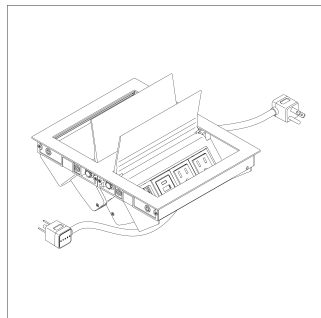

Low Profile Glides

Casters

Modesty Panel

PET Felt

Laminate

Power (single circuit or 3-prong plug)

Nacre Pop-up Module

Dubbel Undersurface Module

Dean In-surface Module

Dean Undersurface Module

Node In-surface Module

Double Ellora B Power Module

Document Links

BROCHURE

[View brochure.](#)

PRICING