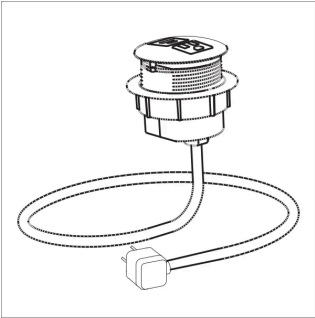

Key Features

- A** **End Table**
Available with an X-base at 17" and 20" fixed heights with three top shapes, including round, square, and rounded square.
- B** **Coffee Table**
Available with a C-Leg base at 14" and 18" fixed heights with three top shapes, including boat, pill, and rectangle.
- C** **Edge Options**
Choose from two edge options, including 74P and knife.
- D** **Feet Style**
Available with low-profile glides.
- E** **Polished Appearance**
Optional polished appearance option for base.
- F** **Optional Power**
Node in-surface power module available with cord management.

Styles

End Table

Round
W 30"
D 30"
H 17, 20"

Square
W 30"
D 30"
H 17, 20"

Rounded Square
W 30"
D 30"
H 17, 20"

Coffee Table

Rectangle
W 48"
D 24"
H 14, 18"

Boat
W 48"
D 24"
H 14, 18"

Pill
W 48"
D 24"
H 14, 18"

Options

Edge Styles

74P

Knife

Feet

Low Profile Glides

Power