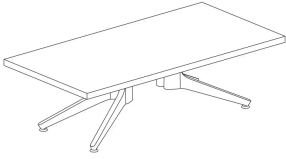

Tributaire Occasional Tables

Featuring end tables and coffee tables with optional power, Tributaire occasional tables complement the comprehensive Tributaire line for design continuity. Available in four heights and three shapes.

Key Features

- A** **End Table**
Available with an X-base at 17" and 20" fixed heights with three top shapes, including round, square, and rounded square.
- B** **Coffee Table**
Available with a C-Leg base at 14" and 18" fixed heights with three top shapes, including boat, pill, and rectangle.
- C** **Edge Options**
Choose from two edge options, including 74P and knife.
- D** **Feet Style**
Available with low-profile glides.
- E** **Polished Appearance**
Optional polished appearance option for base.
- F** **Optional Power**
Node in-surface power module available with cord management.

Styles

End Table

Round
W 30"
D 30"
H 17, 20"

Square
W 30"
D 30"
H 17, 20"

Rounded Square
W 30"
D 30"
H 17, 20"

Coffee Table

Rectangle
W 48"
D 24"
H 14, 18"

Boat
W 48"
D 24"
H 14, 18"

Pill
W 48"
D 24"
H 14, 18"

Options

Edge Styles

74P

Knife

Feet

Low Profile Glides

Power