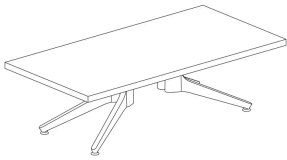

Tributaire Occasional Tables

Featuring end tables and coffee tables with optional power, Tributaire occasional tables complement the comprehensive Tributaire line for design continuity. Available in four heights and three shapes.

Key Features

- A** **End Table**
Available with an X-base at 17" and 20" fixed heights with three top shapes, including round, square, and rounded square.
- B** **Coffee Table**
Available with a C-Leg base at 14" and 18" fixed heights with three top shapes, including boat, pill, and rectangle.
- C** **Edge Options**
Choose from two edge options, including 74P and knife.
- D** **Feet Style**
Available with low-profile glides.
- E** **Polished Appearance**
Optional polished appearance option for base.
- F** **Optional Power**
Node in-surface power module available with cord management.

Styles

End Table

Round
W 30"
D 30"
H 17, 20"

Square
W 30"
D 30"
H 17, 20"

Rounded Square
W 30"
D 30"
H 17, 20"

Coffee Table

Rectangle
W 48"
D 24"
H 14, 18"

Boat
W 48"
D 24"
H 14, 18"

Pill
W 48"
D 24"
H 14, 18"

Options

Edge Styles

74P

Knife

Feet

Low Profile Glides

Power