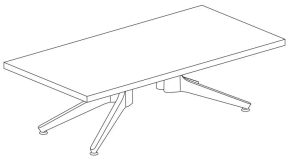

Tributaire Occasional Tables

Featuring end tables and coffee tables with optional power, Tributaire occasional tables complement the comprehensive Tributaire line for design continuity. Available in four heights and three shapes.

Key Features

- A** **End Table**
Available with an X-base at 17" and 20" fixed heights with three top shapes, including round, square, and rounded square.
- B** **Coffee Table**
Available with a C-Leg base at 14" and 18" fixed heights with three top shapes, including boat, pill, and rectangle.
- C** **Edge Options**
Choose from two edge options, including 74P and knife.
- D** **Feet Style**
Available with low-profile glides.
- E** **Polished Appearance**
Optional polished appearance option for base.
- F** **Optional Power**
Node in-surface power module available with cord management.

Styles

End Table

Round
W 30"
D 30"
H 17, 20"

Square
W 30"
D 30"
H 17, 20"

Rounded Square
W 30"
D 30"
H 17, 20"

Coffee Table

Rectangle
W 48"
D 24"
H 14, 18"

Boat
W 48"
D 24"
H 14, 18"

Pill
W 48"
D 24"
H 14, 18"

Options

Edge Styles

74P

Knife

Feet

Low Profile Glides

Power