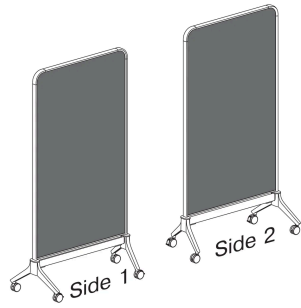

Options

Screen Materials

PET Felt

PET Felt Shapes

Feet