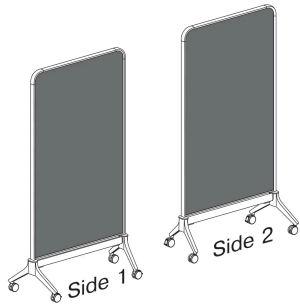

Options

Screen Materials

PET Felt

PET Felt Shapes

Feet