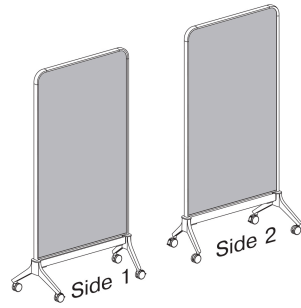

Tributaire Nesting Screens

Tributaire nesting screens are available in five widths, three heights, and four material options. Select casters or glides. Inline nesting makes the most of floor space.

Key Features

- A Nesting Ability**
Unique leg design allows for inline nesting.
- B Screen Structure**
Available in three heights, including 54, 66, and 72".
Available in five widths, including 24, 30, 36, 42, and 48".
- C Material Selections**
Choose from four screen material options, including markerboard, PET felt, fabric, and markerboard/PET felt.
- D Tackable Surface**
Fabric and PET felt materials allow for pinning.
- E Magnetic Markerboard**
The magnetic markerboard surface is easy to clean. Magnetic accessories such as storage bins and PET felt shapes can be used on these screens.
- F Feet Options**
Available with casters or glides. Casters available in black, warm grey, and cottonwood with warm grey tread. Glides available in black, warm grey, and cottonwood.

Styles

Nesting Screen

W 24, 30, 36, 42, 48"

H 54, 66, 72"

Options

Screen Materials

Markerboard

PET Felt

Fabric

Markerboard/PET Felt Combo

PET Felt Shapes

Pill 24" x 9"

Round 14" dia.

Rounded Square 16" x 16"

Square 16" x 16"

Feet