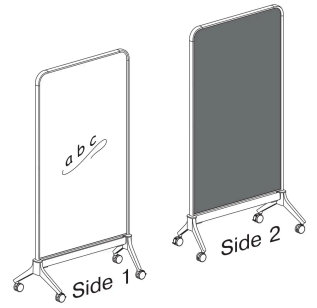

# Key Features

---

- A Nesting Ability**  
Unique leg design allows for inline nesting.
- B Screen Structure**  
Available in three heights, including 54, 66, and 72".  
Available in five widths, including 24, 30, 36, 42, and 48".
- C Material Selections**  
Choose from four screen material options, including markerboard, PET felt, fabric, and markerboard/PET felt.
- D Tackable Surface**  
Fabric and PET felt materials allow for pinning.
- E Magnetic Markerboard**  
The magnetic markerboard surface is easy to clean. Magnetic accessories such as storage bins and PET felt shapes can be used on these screens.
- F Feet Options**  
Available with casters or glides. Casters available in black, warm grey, and cottonwood with warm grey tread. Glides available in black, warm grey, and cottonwood.

## Screen Materials

Markerboard

PET Felt

Fabric

Markerboard/PET Felt Combo