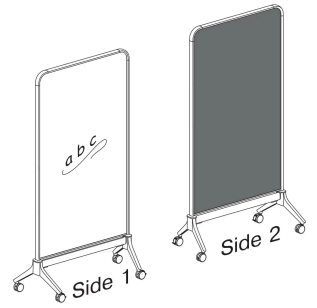

Tributaire Nesting Screens

Tributaire nesting screens are available in five widths, three heights, and four material options. Select casters or glides. Inline nesting makes the most of floor space.

Key Features

- A Nesting Ability**
Unique leg design allows for inline nesting.
- B Screen Structure**
Available in three heights, including 54, 66, and 72".
Available in five widths, including 24, 30, 36, 42, and 48".
- C Material Selections**
Choose from four screen material options, including markerboard, PET felt, fabric, and markerboard/PET felt.
- D Tackable Surface**
Fabric and PET felt materials allow for pinning.
- E Magnetic Markerboard**
The magnetic markerboard surface is easy to clean. Magnetic accessories such as storage bins and PET felt shapes can be used on these screens.
- F Feet Options**
Available with casters or glides. Casters available in black, warm grey, and cottonwood with warm grey tread. Glides available in black, warm grey, and cottonwood.

Styles

Nesting Screen

W 24, 30, 36, 42, 48"

H 54, 66, 72"

Options

Screen Materials

Markerboard

PET Felt

Fabric

Markerboard/PET Felt Combo

PET Felt Shapes

Pill 24" x 9"

Round 14" dia.

Rounded Square 16" x 16"

Square 16" x 16"

Feet