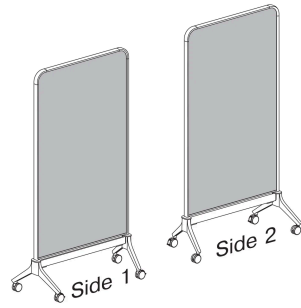

Options

Screen Materials

Fabric

PET Felt Shapes

Feet