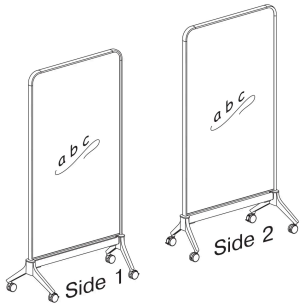

Options

Screen Materials

Markerboard