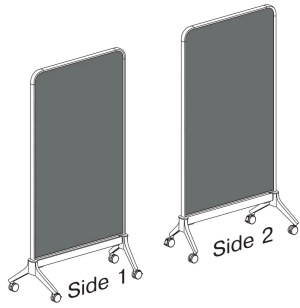

Tributaire Nesting Screens

Tributaire nesting screens are available in five widths, three heights, and four material options. Select casters or glides. Inline nesting makes the most of floor space.

Key Features

- A Nesting Ability**
Unique leg design allows for inline nesting.
- B Screen Structure**
Available in three heights, including 54, 66, and 72".
Available in five widths, including 24, 30, 36, 42, and 48".
- C Material Selections**
Choose from four screen material options, including markerboard, PET felt, fabric, and markerboard/PET felt.
- D Tackable Surface**
Fabric and PET felt materials allow for pinning.
- E Magnetic Markerboard**
The magnetic markerboard surface is easy to clean. Magnetic accessories such as storage bins and PET felt shapes can be used on these screens.
- F Feet Options**
Available with casters or glides. Casters available in black, warm grey, and cottonwood with warm grey tread. Glides available in black, warm grey, and cottonwood.

Styles

Nesting Screen

W 24, 30, 36, 42, 48"

H 54, 66, 72"

Options

Screen Materials

Markerboard

PET Felt

Fabric

Markerboard/PET Felt Combo

PET Felt Shapes

Pill 24" x 9"

Round 14" dia.

Rounded Square 16" x 16"

Square 16" x 16"

Feet