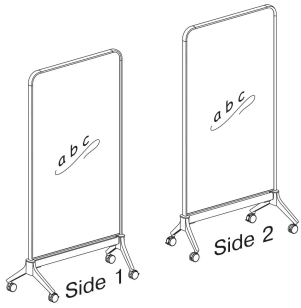

Tributaire Nesting Screens

Tributaire nesting screens are available in five widths, three heights, and four material options. Select casters or glides. Inline nesting makes the most of floor space.

Key Features

- A Nesting Ability**
Unique leg design allows for inline nesting.
- B Screen Structure**
Available in three heights, including 54, 66, and 72".
Available in five widths, including 24, 30, 36, 42, and 48".
- C Material Selections**
Choose from four screen material options, including markerboard, PET felt, fabric, and markerboard/PET felt.
- D Tackable Surface**
Fabric and PET felt materials allow for pinning.
- E Magnetic Markerboard**
The magnetic markerboard surface is easy to clean. Magnetic accessories such as storage bins and PET felt shapes can be used on these screens.
- F Feet Options**
Available with casters or glides. Casters available in black, warm grey, and cottonwood with warm grey tread. Glides available in black, warm grey, and cottonwood.

Styles

Nesting Screen

W 24, 30, 36, 42, 48"

H 54, 66, 72"

Options

Screen Materials

Markerboard

PET Felt

Fabric

Markerboard/PET Felt Combo

PET Felt Shapes

Pill 24" x 9"

Round 14" dia.

Rounded Square 16" x 16"

Square 16" x 16"

Feet