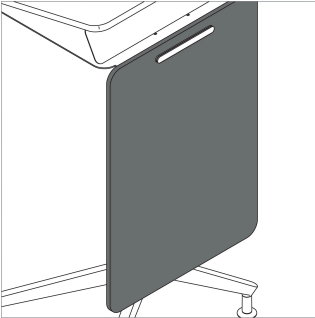

Modesty Panel

PET Felt