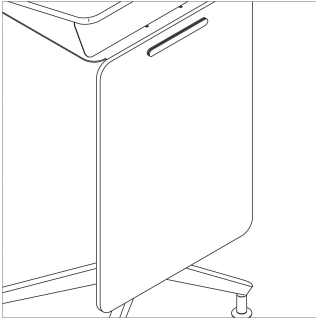

Options

Edge Styles

Feet

Modesty Panel

Laminate