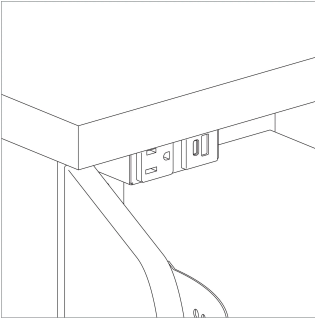

## Power

MiniTap Module

Cabinet Surface Grommet\*

*\*Included when specified with storage.*