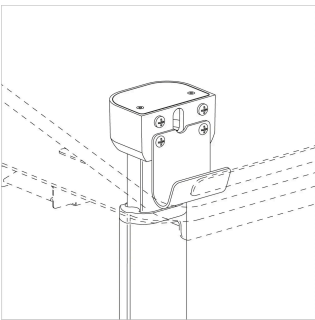

Accessories

Bag Hook
For Lecterns without Storage