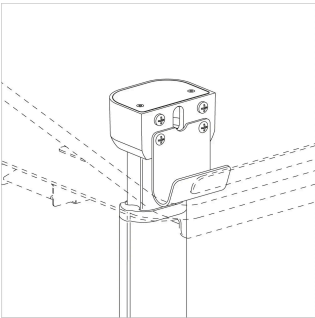

Accessories

Bag Hook
For Lecterns without Storage