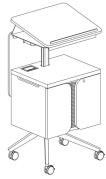

Tributaire Lectern

An articulating top adapts the Tributaire lectern from flat to angled for any presenter's preference. Available in fixed or height-adjustable styles with modesty panel and optional storage.

Key Features

- A** **Articulating Top**
Patent-pending articulating top adapts from a flat position to an angled position with a simple toolless hinge movement.
- B** **Height Options**
Available in three options, including fixed height (41.5"), pneumatic height-adjustable (34–48"), and screw height-adjustable (34–47").
- C** **Modesty Panel**
Available in PET felt and laminate.
- D** **Storage Options**
Storage cabinet has an adjustable shelf and steel accent between doors. Optional satin chrome locks.
- E** **Accessories**
Optional bag hook and ganging kit when specified with storage.
- F** **Feet Options**
Available with casters or glides. Casters available in black, warm grey, and cottonwood with warm grey tread. Glides available in black, warm grey, and cottonwood.
- G** **Polished Appearance**
Optional polished appearance option for base.
- H** **Optional Power**
MiniTap power module mounted inside cabinet when specified with storage.

Styles

Fixed Height

No Storage
W22" D19" H41.5"

With Storage Cabinet
W22" D19" H41.5"

Pneumatic-Adjustable

No Storage
W22" D19" H34-48"

With Storage Cabinet
W22" D19" H34-48"

Screw-Adjustable

No Storage
W22" D19" H34-47"

With Storage Cabinet
W22" D19" H34-47"

Options

Edge Styles

73P

Feet

Casters

Glides