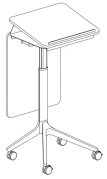

## Tributaire Lectern

An articulating top adapts the Tributaire lectern from flat to angled for any presenter's preference. Available in fixed or height-adjustable styles with modesty panel and optional storage.

# Key Features

---

- A** **Articulating Top**  
Patent-pending articulating top adapts from a flat position to an angled position with a simple toolless hinge movement.
- B** **Height Options**  
Available in three options, including fixed height (41.5"), pneumatic height-adjustable (34–48"), and screw height-adjustable (34–47").
- C** **Modesty Panel**  
Available in PET felt and laminate.
- D** **Storage Options**  
Storage cabinet has an adjustable shelf and steel accent between doors. Optional satin chrome locks.
- E** **Accessories**  
Optional bag hook and ganging kit when specified with storage.
- F** **Feet Options**  
Available with casters or glides. Casters available in black, warm grey, and cottonwood with warm grey tread. Glides available in black, warm grey, and cottonwood.
- G** **Polished Appearance**  
Optional polished appearance option for base.
- H** **Optional Power**  
MiniTap power module mounted inside cabinet when specified with storage.

## Fixed Height

No Storage  
W22" D19" H41.5"

With Storage Cabinet  
W22" D19" H41.5"

## Pneumatic-Adjustable

No Storage  
W22" D19" H34-48"

With Storage Cabinet  
W22" D19" H34-48"