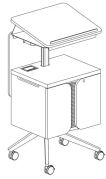

# Key Features

---

- A** **Articulating Top**  
Patent-pending articulating top adapts from a flat position to an angled position with a simple toolless hinge movement.
- B** **Height Options**  
Available in three options, including fixed height (41.5"), pneumatic height-adjustable (34–48"), and screw height-adjustable (34–47").
- C** **Modesty Panel**  
Available in PET felt and laminate.
- D** **Storage Options**  
Storage cabinet has an adjustable shelf and steel accent between doors. Optional satin chrome locks.
- E** **Accessories**  
Optional bag hook and ganging kit when specified with storage.
- F** **Feet Options**  
Available with casters or glides. Casters available in black, warm grey, and cottonwood with warm grey tread. Glides available in black, warm grey, and cottonwood.
- G** **Polished Appearance**  
Optional polished appearance option for base.
- H** **Optional Power**  
MiniTap power module mounted inside cabinet when specified with storage.

## Fixed Height

No Storage  
W22" D19" H41.5"

With Storage Cabinet  
W22" D19" H41.5"

## Pneumatic-Adjustable

No Storage  
W22" D19" H34-48"

With Storage Cabinet  
W22" D19" H34-48"

## Screw-Adjustable

No Storage  
W22" D19" H34-47"

With Storage Cabinet  
W22" D19" H34-47"