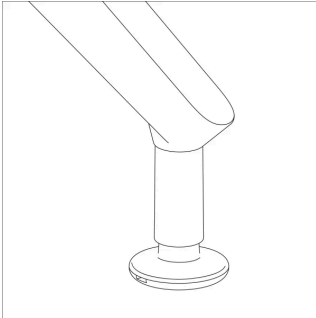

Tributaire Lectern

An articulating top adapts the Tributaire lectern from flat to angled for any presenter's preference. Available in fixed or height-adjustable styles with modesty panel and optional storage.

No Storage
W22" D19" H34-47"

With Storage Cabinet
W22" D19" H34-47"

Options

Edge Styles

73P

Feet

Casters

Glides

Modesty Panel

PET Felt

Laminate

Power

MiniTap Module

Cabinet Surface Grommet*

**Included when specified with storage.*

Locks