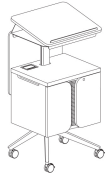

Tributaire Lectern

An articulating top adapts the Tributaire lectern from flat to angled for any presenter's preference. Available in fixed or height-adjustable styles with modesty panel and optional storage.

Key Features

- A** **Articulating Top**
Patent-pending articulating top adapts from a flat position to an angled position with a simple toolless hinge movement.
- B** **Height Options**
Available in three options, including fixed height (41.5"), pneumatic height-adjustable (34–48"), and screw height-adjustable (34–47").
- C** **Modesty Panel**
Available in PET felt and laminate.
- D** **Storage Options**
Storage cabinet has an adjustable shelf and steel accent between doors. Optional satin chrome locks.
- E** **Accessories**
Optional bag hook and ganging kit when specified with storage.
- F** **Feet Options**
Available with casters or glides. Casters available in black, warm grey, and cottonwood with warm grey tread. Glides available in black, warm grey, and cottonwood.
- G** **Polished Appearance**
Optional polished appearance option for base.
- H** **Optional Power**
MiniTap power module mounted inside cabinet when specified with storage.

Styles

Fixed Height

No Storage
W22" D19" H41.5"

With Storage Cabinet
W22" D19" H41.5"

Pneumatic-Adjustable

No Storage
W22" D19" H34-48"

With Storage Cabinet
W22" D19" H34-48"

Screw-Adjustable