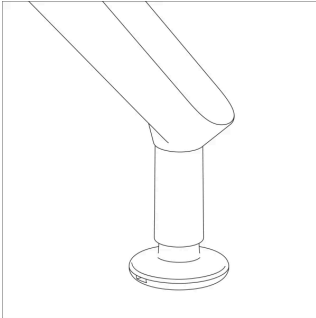

Options

Edge Styles

Feet

Glides

Modesty Panel