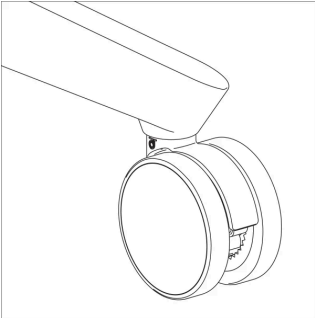

Feet

Casters