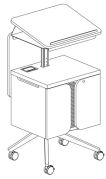

Tributaire Lectern

An articulating top adapts the Tributaire lectern from flat to angled for any presenter's preference. Available in fixed or height-adjustable styles with modesty panel and optional storage.

Key Features

- A** **Articulating Top**
Patent-pending articulating top adapts from a flat position to an angled position with a simple toolless hinge movement.
- B** **Height Options**
Available in three options, including fixed height (41.5"), pneumatic height-adjustable (34–48"), and screw height-adjustable (34–47").
- C** **Modesty Panel**
Available in PET felt and laminate.
- D** **Storage Options**
Storage cabinet has an adjustable shelf and steel accent between doors. Optional satin chrome locks.
- E** **Accessories**
Optional bag hook and ganging kit when specified with storage.
- F** **Feet Options**
Available with casters or glides. Casters available in black, warm grey, and cottonwood with warm grey tread. Glides available in black, warm grey, and cottonwood.
- G** **Polished Appearance**
Optional polished appearance option for base.
- H** **Optional Power**
MiniTap power module mounted inside cabinet when specified with storage.

Styles

Fixed Height

No Storage
W22" D19" H41.5"

With Storage Cabinet
W22" D19" H41.5"

Pneumatic-Adjustable

No Storage
W22" D19" H34-48"

With Storage Cabinet
W22" D19" H34-48"

Screw-Adjustable

No Storage
W22" D19" H34-47"

With Storage Cabinet
W22" D19" H34-47"

Options

Edge Styles

73P

Feet

Casters

Glides