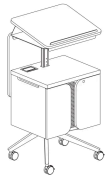

## Fixed Height

No Storage  
W22" D19" H41.5"

With Storage Cabinet  
W22" D19" H41.5"

## Pneumatic-Adjustable

No Storage  
W22" D19" H34-48"

With Storage Cabinet  
W22" D19" H34-48"

## Screw-Adjustable

No Storage  
W22" D19" H34-47"

With Storage Cabinet  
W22" D19" H34-47"