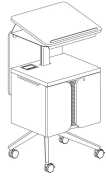

Tributaire Lectern

An articulating top adapts the Tributaire lectern from flat to angled for any presenter's preference. Available in fixed or height-adjustable styles with modesty panel and optional storage.

Key Features

- A** **Articulating Top**
Patent-pending articulating top adapts from a flat position to an angled position with a simple toolless hinge movement.
- B** **Height Options**
Available in three options, including fixed height (41.5"), pneumatic height-adjustable (34–48"), and screw height-adjustable (34–47").
- C** **Modesty Panel**
Available in PET felt and laminate.
- D** **Storage Options**
Storage cabinet has an adjustable shelf and steel accent between doors. Optional satin chrome locks.
- E** **Accessories**
Optional bag hook and ganging kit when specified with storage.
- F** **Feet Options**
Available with casters or glides. Casters available in black, warm grey, and cottonwood with warm grey tread. Glides available in black, warm grey, and cottonwood.
- G** **Polished Appearance**
Optional polished appearance option for base.
- H** **Optional Power**
MiniTap power module mounted inside cabinet when specified with storage.

Styles

Fixed Height

No Storage
W22" D19" H41.5"

With Storage Cabinet
W22" D19" H41.5"

Pneumatic-Adjustable

No Storage
W22" D19" H34-48"

With Storage Cabinet
W22" D19" H34-48"

Screw-Adjustable