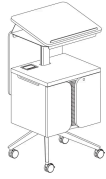

## Tributaire Lectern

An articulating top adapts the Tributaire lectern from flat to angled for any presenter's preference. Available in fixed or height-adjustable styles with modesty panel and optional storage.

# Key Features

---

- A** **Articulating Top**  
Patent-pending articulating top adapts from a flat position to an angled position with a simple toolless hinge movement.
- B** **Height Options**  
Available in three options, including fixed height (41.5"), pneumatic height-adjustable (34–48"), and screw height-adjustable (34–47").
- C** **Modesty Panel**  
Available in PET felt and laminate.
- D** **Storage Options**  
Storage cabinet has an adjustable shelf and steel accent between doors. Optional satin chrome locks.
- E** **Accessories**  
Optional bag hook and ganging kit when specified with storage.
- F** **Feet Options**  
Available with casters or glides. Casters available in black, warm grey, and cottonwood with warm grey tread. Glides available in black, warm grey, and cottonwood.
- G** **Polished Appearance**  
Optional polished appearance option for base.
- H** **Optional Power**  
MiniTap power module mounted inside cabinet when specified with storage.

## Fixed Height

No Storage  
W22" D19" H41.5"

With Storage Cabinet  
W22" D19" H41.5"