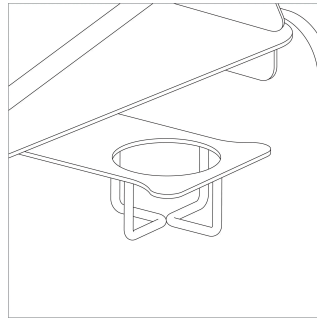

No Lock

Satin Chrome Lock

Accessories

Bag Hook
For Lecterns without Storage

Bag Hook
For Lecterns with Storage

Cup Holder

Document Links

BROCHURE