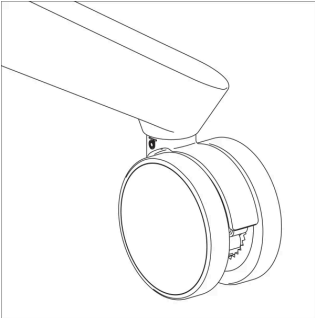

Tributaire Lectern

An articulating top adapts the Tributaire lectern from flat to angled for any presenter's preference. Available in fixed or height-adjustable styles with modesty panel and optional storage.

Key Features

- A** **Articulating Top**
Patent-pending articulating top adapts from a flat position to an angled position with a simple toolless hinge movement.
- B** **Height Options**
Available in three options, including fixed height (41.5"), pneumatic height-adjustable (34–48"), and screw height-adjustable (34–47").
- C** **Modesty Panel**
Available in PET felt and laminate.
- D** **Storage Options**
Storage cabinet has an adjustable shelf and steel accent between doors. Optional satin chrome locks.
- E** **Accessories**
Optional bag hook and ganging kit when specified with storage.
- F** **Feet Options**
Available with casters or glides. Casters available in black, warm grey, and cottonwood with warm grey tread. Glides available in black, warm grey, and cottonwood.
- G** **Polished Appearance**
Optional polished appearance option for base.
- H** **Optional Power**
MiniTap power module mounted inside cabinet when specified with storage.

No Storage
W22" D19" H34-47"

With Storage Cabinet
W22" D19" H34-47"

Options

Edge Styles

73P

Feet

Casters

Glides

Modesty Panel

PET Felt

Laminate

Power

MiniTap Module

Cabinet Surface Grommet*

**Included when specified with storage.*

Locks