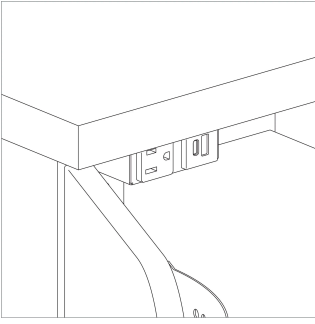

Tributaire Lectern

An articulating top adapts the Tributaire lectern from flat to angled for any presenter's preference. Available in fixed or height-adjustable styles with modesty panel and optional storage.

Modesty Panel

PET Felt

Laminate

Power

MiniTap Module

Cabinet Surface Grommet*

**Included when specified with storage.*

Locks

No Lock

Satin Chrome Lock

Accessories

Bag Hook
For Lecterns without Storage

Bag Hook
For Lecterns with Storage

Cup Holder

Document Links

BROCHURE