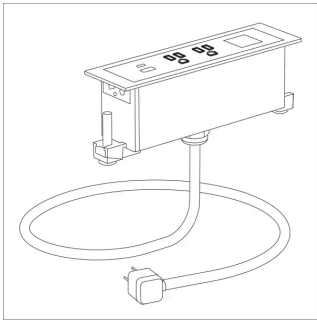

Styles

Rectangle
W 60, 72, 84, 96, 120, 132, 144,
156, 168, 192, 240"
D 42, 48, 60"
H 29"

Boat
W 60, 72, 84, 96, 120, 132, 144,
156, 168, 192, 240"
D 42, 48, 60"
H 29"

Pill
W 60, 72, 84, 96, 120, 132, 144,
156, 168, 192, 240"
D 42, 48, 60"
H 29"

Options

Edge Styles

74P

Knife

Feet

Low Profile Glides

Power (3-prong plug)

Dean In-surface Module