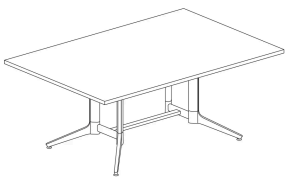

Tributaire Conference Tables

Tributaire conference tables exude sophistication and professionalism. Available in three shapes with power options to assist with virtual and in-person meetings.

Key Features

A Table Options
The 29" standard height table is available in three top shapes, including rectangle, boat, and pill.

B Edge Options
Choose from two edge options, including 74P and knife.

C Feet Style
Available with low-profile glides.

Styles

Rectangle
W 60, 72, 84, 96, 120, 132, 144,
156, 168, 192, 240"
D 42, 48, 60"
H 29"

Boat
W 60, 72, 84, 96, 120, 132, 144,
156, 168, 192, 240"
D 42, 48, 60"
H 29"

Pill
W 60, 72, 84, 96, 120, 132, 144,
156, 168, 192, 240"
D 42, 48, 60"
H 29"