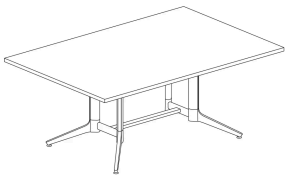

Tributaire Conference Tables

Tributaire conference tables exude sophistication and professionalism. Available in three shapes with power options to assist with virtual and in-person meetings.

Key Features

A Table Options
The 29" standard height table is available in three top shapes, including rectangle, boat, and pill.

B Edge Options
Choose from two edge options, including 74P and knife.

C Feet Style
Available with low-profile glides.

Styles

Rectangle
W 60, 72, 84, 96, 120, 132, 144,
156, 168, 192, 240"
D 42, 48, 60"
H 29"

Boat
W 60, 72, 84, 96, 120, 132, 144,
156, 168, 192, 240"
D 42, 48, 60"
H 29"

Pill
W 60, 72, 84, 96, 120, 132, 144,
156, 168, 192, 240"
D 42, 48, 60"
H 29"