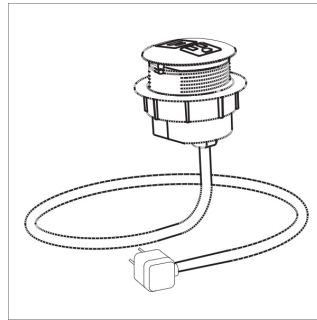

Node In-surface Module