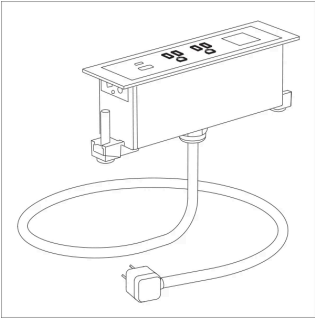

Styles

Rectangle
W 60, 72, 84, 96, 120, 132, 144,
156, 168, 192, 240"
D 42, 48, 60"
H 29"

Boat
W 60, 72, 84, 96, 120, 132, 144,
156, 168, 192, 240"
D 42, 48, 60"
H 29"

Pill
W 60, 72, 84, 96, 120, 132, 144,
156, 168, 192, 240"
D 42, 48, 60"
H 29"

Options

Edge Styles

74P

Knife

Feet

Low Profile Glides

Power (3-prong plug)

Dean In-surface Module