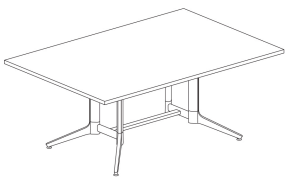

Tributaire Conference Tables

Tributaire conference tables exude sophistication and professionalism. Available in three shapes with power options to assist with virtual and in-person meetings.

Key Features

A Table Options
The 29" standard height table is available in three top shapes, including rectangle, boat, and pill.

B Edge Options
Choose from two edge options, including 74P and knife.

C Feet Style
Available with low-profile glides.

Styles

Rectangle
W 60, 72, 84, 96, 120, 132, 144,
156, 168, 192, 240"
D 42, 48, 60"
H 29"

Boat
W 60, 72, 84, 96, 120, 132, 144,
156, 168, 192, 240"
D 42, 48, 60"
H 29"

Pill
W 60, 72, 84, 96, 120, 132, 144,
156, 168, 192, 240"
D 42, 48, 60"
H 29"