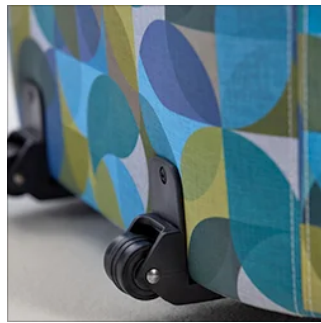

Contrast - Outside Back

Base

Feet with Glides

Feet with Glides and Rollers
*Available on Lounge Chair and
Loveseat Only

Casters

Swivel
*Available on Lounge Chair
Only

Document Links

[Brochure →](#)