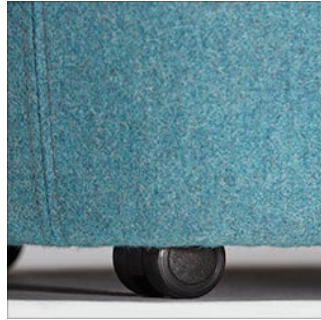

Casters

Document Links

[Brochure →](#)

[Pricing →](#)

[Videos →](#)

[Photography →](#)

[See It Spec It →](#)

[CAD/Revit Symbols →](#)

[Documents →](#)

[Material Approvals →](#)