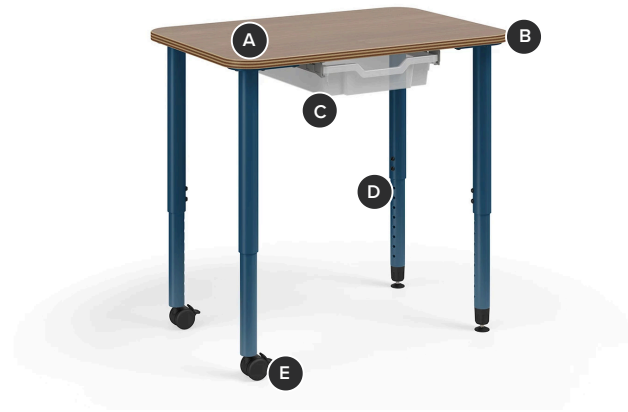

Ruckus Post-Leg Desks

The flexible and mobile design of Ruckus post-leg desks support diverse teaching and learning styles.

Key Features

A Shapes

Five shapes in various sizes encourage student engagement and reconfiguration. Choose from E-triangle, OddQuad, R-triangle, Rectangle, and Trapezoid.

B Durable Edges

73P and 74P bonded poly edge banding provides moisture and tamper resistance (available in numerous standard colors).

C Undersurface Storage

Choose from book basket, small book box, large book box, or removable tote storage (shown).

D Height Options

Fixed height is 29". Floor height desk adjusts from 11.5–18.5". Sit height desk adjusts from 20–33". Sit-stand height desk adjusts from 29–42". Legs adjust in 1" increments with set screws.

E Base Options

Available with glides, casters, or wheelbarrow base (casters and glides). Field-replaceable casters and glides maintain original surface height.

Styles

Fixed Height

Rectangular
W 30, 36"
D 20, 24"
H 28.5"