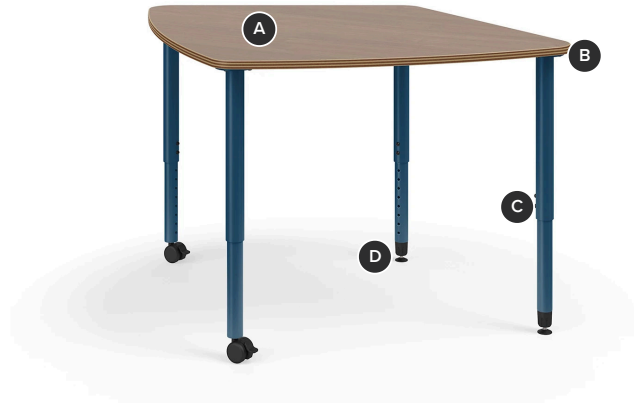

## **C** Frame Options

Available in four table heights: fixed height (29"), floor height-adjustable (12–19"), sit height-adjustable (20–33"), or sit-stand height-adjustable (29–42"). Legs adjust in 1" increments using two set screws for added strength and rigidity. Specify frame from a wide range of colors, including chrome.

## **D** Base Options

Available with glides, casters, or wheelbarrow base (casters and glides). Field-replaceable casters and glides maintain original surface height.