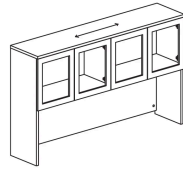

4 Frosted Acrylic Doors
W 60, 66, 72"
D 16"
H 43"