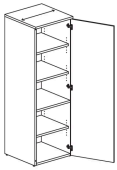

W 15"

D 19"

H 28"

Cabinet
 W 30, 36"
 D 20, 24"
 H 29"

Cabinet and File/File
 W 36"
 D 20, 24"
 H 29"

High Density Cabinet
 W 12, 15"
 D 24, 30"
 H 48"

2 Drawers Lateral File
 W 30, 36"
 D 20"
 H 30"

3 Drawers Lateral File
 W 30, 36"
 D 20"
 H 44"

4 Drawers Lateral File
 W 30, 36"
 D 20"
 H 58"

Tower with Shelves
 W 24"
 D 20, 24"
 H 72"

*Available Left or Right Facing

Tower with Wardrobe/Shelves
 W 24"
 D 20, 24"
 H 72"

*Available Left or Right Facing