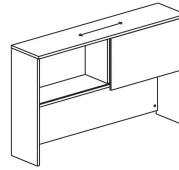

Sliding Laminate Door
W 48, 54, 60, 66, 72"
D 16"
H 43"