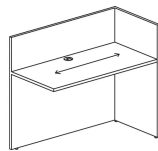

Reception

Workstations

Rectangle Laminate Pedestal
 W 72"
 D 30"
 H 43"

Rectangle Laminate with Storage
 W 72"
 D 30"
 H 43"

Rectangle Aluminum Frame Pedestal
 W 72"
 D 30"
 H 43"

Returns

Workstation with Pedestal
 W 42, 48"
 D 24"
 H 43"