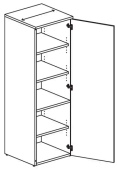

Tower with Shelves
W 24"
D 20, 24"
H 72"

*Available Left or Right Facing