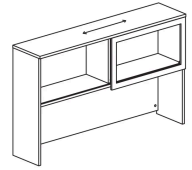

Sliding Acrylic Framed Door
W 48, 54, 60, 66, 72"
D 16"
H 43"