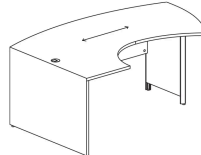

Lateral File

Lateral File
W 60, 66, 72"
D 20, 24"
H 29"

Storage

Lateral Files
W 60, 72"
D 20, 24"
H 29"

Lateral File and Doors
W 60, 72"
D 20, 24"
H 29"

Doors
W 60, 72"
D 20, 24"
H 29"

Aluminum Frame

Tables

Rectangle
W 42, 48, 54, 60, 72"
D 24, 30, 36"
H 29"

Y
W 60, 66, 72"
D 36"
H 29"

Ellipse
W 60, 66, 72"
D 36"
H 29"

*Available Left or Right Facing

Returns

Rectangle

W 42, 48, 54, 60"
D 24, 30"
H 29"

*Available Left or Right Facing