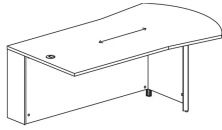

Lateral File

Lateral File
W 60, 66, 72"
D 20, 24"
H 29"

Storage

Lateral Files
W 60, 72"
D 20, 24"
H 29"

Lateral File and Doors
W 60, 72"
D 20, 24"
H 29"

Doors
W 60, 72"
D 20, 24"
H 29"

Aluminum Frame

Tables

Rectangle
W 42, 48, 54, 60, 72"
D 24, 30, 36"
H 29"

Y
W 60, 66, 72"
D 36"
H 29"

Ellipse
W 60, 66, 72"
D 36"
H 29"

*Available Left or Right Facing

Returns

Rectangle

W 42, 48, 54, 60"
D 24, 30"
H 29"

*Available Left or Right Facing