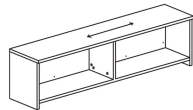

Storage

Surface Mount Overhead

Wall Mounted Overhead