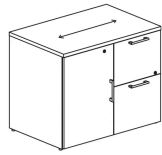

Full Height Pedestal File/File

W 15"
D 28"
H 19"

2 Drawer Lateral File

W 30, 36"
D 28"
H 19"

2 Door Cabinet

W 30, 36"
D 28"
H 19"

Freestanding

Mobile Pedestal Box/File

W 15"
D 19"
H 22"

Mobile Pedestal Box/Box/File

W 15"
D 19"
H 28"

Cabinet
 W 30, 36"
 D 20, 24"
 H 29"

Cabinet and File/File
 W 36"
 D 20, 24"
 H 29"

High Density Cabinet
 W 12, 15"
 D 24, 30"
 H 48"

2 Drawers Lateral File
 W 30, 36"
 D 20"
 H 30"