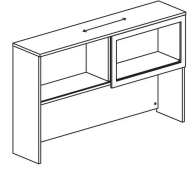

Sliding Acrylic Framed Door
W 48, 54, 60, 66, 72"
D 16"
H 43"