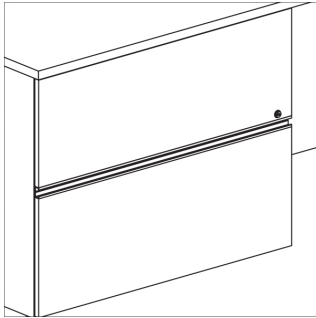

Integrated Pull