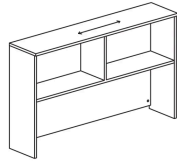

H 1"

*Available for Toggle C and T
base

Top and Modesty Panel Only

W 48, 60, 72"

D 24, 30"

H 1"

*Available for Toggle C and T
base

Storage

Surface Mount Overhead

Open Shelf
W 24, 30, 36, 42"
D 16"
H 43"

Open Shelf with Divider
W 48, 54, 60, 66, 72"
D 16"
H 43"

Overhead with 2 Laminate
Doors
W 24, 30, 36, 42"
D 16"
H 43"

Overhead with 3 Laminate
Doors
W 48, 54"
D 16"
H 43"