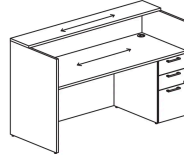

Reception

Workstations

Rectangle Laminate Pedestal
 W 72"
 D 30"
 H 43"

Rectangle Laminate with Storage
 W 72"
 D 30"
 H 43"

Rectangle Aluminum Frame Pedestal
 W 72"
 D 30"
 H 43"

Returns

Workstation with Pedestal
 W 42, 48"
 D 24"
 H 43"