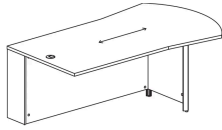

Lateral File

Lateral File
W 60, 66, 72"
D 20, 24"
H 29"

Storage

Lateral Files
W 60, 72"
D 20, 24"
H 29"

Lateral File and Doors
W 60, 72"
D 20, 24"
H 29"

Doors
W 60, 72"
D 20, 24"
H 29"

Aluminum Frame

Tables

Rectangle
W 42, 48, 54, 60, 72"
D 24, 30, 36"
H 29"

Y
W 60, 66, 72"
D 36"
H 29"

Ellipse
W 60, 66, 72"
D 36"
H 29"

*Available Left or Right Facing

Returns

Rectangle

W 42, 48, 54, 60"

D 24, 30"

H 29"

*Available Left or Right Facing

Y

W 60, 66, 72"

D 36"

H 29"

*Available Left or Right Facing

Table Tops