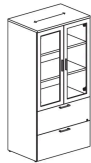

4 Drawers Lateral File
 W 30, 36"
 D 20"
 H 58"

Tower with Shelves
 W 24"
 D 20, 24"
 H 72"

*Available Left or Right Facing

Tower with Wardrobe/Shelves
 W 24"
 D 20, 24"
 H 72"

*Available Left or Right Facing

Tower with 2 Doors
 W 24"
 D 20, 24"
 H 72"

*Available with Black Hanging Pole

Tower with Wardrobe and 2 Doors
 W 36"
 D 20, 24"
 H 72"

Tower with Lateral File
 W 30, 36"
 D 24"
 H 72"

Tower with Lateral File Framed Acrylic Doors
 W 36"
 D 20, 24"
 H 72"