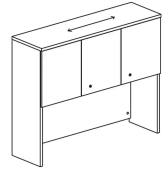

Surface Mount Overhead

Open Shelf
W 24, 30, 36, 42"
D 16"
H 43"

Open Shelf with Divider
W 48, 54, 60, 66, 72"
D 16"
H 43"

Overhead with 2 Laminate
Doors
W 24, 30, 36, 42"
D 16"
H 43"

Overhead with 3 Laminate
Doors
W 48, 54"
D 16"
H 43"