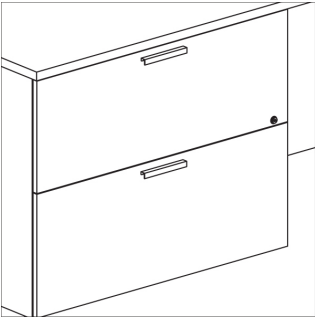

Options

Pulls

Cubic