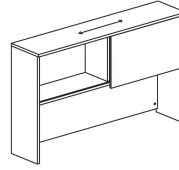

Sliding Laminate Door
W 48, 54, 60, 66, 72"
D 16"
H 43"