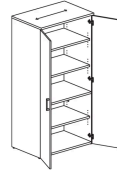

4 Drawers Lateral File
 W 30, 36"
 D 20"
 H 58"

Tower with Shelves
 W 24"
 D 20, 24"
 H 72"

*Available Left or Right Facing

Tower with Wardrobe/Shelves
 W 24"
 D 20, 24"
 H 72"

*Available Left or Right Facing