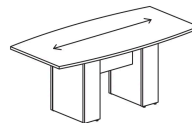

*Available with 1 or 1.5" Edge

Racetrack

W 72, 84, 96, 120, 144"

D 36, 48"

H 29"

*Available with no Power, 1 Power Module, or 2 Power Modules

*Available with 1 or 1.5" Edge

Boatshape