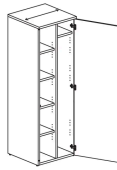

3 Drawers Lateral File
 W 30, 36"
 D 20"
 H 44"

4 Drawers Lateral File
 W 30, 36"
 D 20"
 H 58"

Tower with Shelves
 W 24"
 D 20, 24"
 H 72"

*Available Left or Right Facing

Tower with Wardrobe/Shelves
 W 24"
 D 20, 24"
 H 72"

*Available Left or Right Facing

Tower with 2 Doors
 W 24"
 D 20, 24"
 H 72"

*Available with Black Hanging Pole

Tower with Wardrobe and 2 Doors
 W 36"
 D 20, 24"
 H 72"

Tower with Lateral File
 W 30, 36"
 D 24"
 H 72"