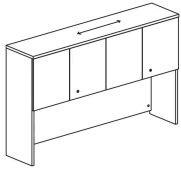

Storage

Surface Mount Overhead

Open Shelf
W 24, 30, 36, 42"
D 16"
H 43"

Open Shelf with Divider
W 48, 54, 60, 66, 72"
D 16"
H 43"

Overhead with 2 Laminate Doors
W 24, 30, 36, 42"
D 16"
H 43"

Overhead with 3 Laminate Doors
W 48, 54"
D 16"
H 43"