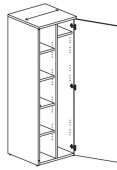

W 15"

D 19"

H 28"

Cabinet
 W 30, 36"
 D 20, 24"
 H 29"

Cabinet and File/File
 W 36"
 D 20, 24"
 H 29"

High Density Cabinet
 W 12, 15"
 D 24, 30"
 H 48"

2 Drawers Lateral File
 W 30, 36"
 D 20"
 H 30"

3 Drawers Lateral File
 W 30, 36"
 D 20"
 H 44"

4 Drawers Lateral File
 W 30, 36"
 D 20"
 H 58"

Tower with Shelves
 W 24"
 D 20, 24"
 H 72"

*Available Left or Right Facing

Tower with Wardrobe/Shelves
 W 24"
 D 20, 24"
 H 72"

*Available Left or Right Facing