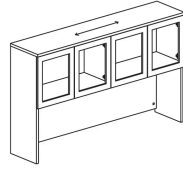

4 Frosted Acrylic Doors
W 60, 66, 72"
D 16"
H 43"