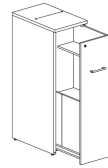

W 15"

D 19"

H 28"

Cabinet
 W 30, 36"
 D 20, 24"
 H 29"

Cabinet and File/File
 W 36"
 D 20, 24"
 H 29"

High Density Cabinet
 W 12, 15"
 D 24, 30"
 H 48"

2 Drawers Lateral File
 W 30, 36"
 D 20"
 H 30"

3 Drawers Lateral File
 W 30, 36"
 D 20"
 H 44"

4 Drawers Lateral File
 W 30, 36"
 D 20"
 H 58"

Tower with Shelves
 W 24"
 D 20, 24"
 H 72"

*Available Left or Right Facing

Tower with Wardrobe/Shelves
 W 24"
 D 20, 24"
 H 72"

*Available Left or Right Facing