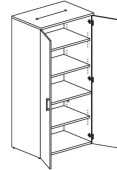

Tower with 2 Doors
W 24"
D 20, 24"
H 72"

*Available with Black Hanging Pole