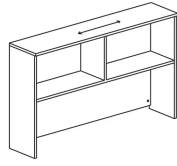

W 60, 66, 72"

D 30"

H 29"

*Available Left or Right Facing

Rectangle Tops

*For height-adjustable tables - base ordered separately

Top Only

W 48, 60, 72"

D 24, 30"

H 1"

*Available for Toggle C and T
base

Top and Modesty Panel Only

W 48, 60, 72"

D 24, 30"

H 1"

*Available for Toggle C and T
base

Storage

Surface Mount Overhead

Open Shelf
W 24, 30, 36, 42"
D 16"
H 43"

Open Shelf with Divider
W 48, 54, 60, 66, 72"
D 16"
H 43"

Overhead with 2 Laminate Doors
W 24, 30, 36, 42"
D 16"
H 43"

Overhead with 3 Laminate Doors
W 48, 54"
D 16"
H 43"