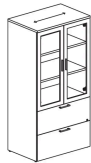

*Available Left or Right Facing

Tower with 2 Doors
 W 24"
 D 20, 24"
 H 72"

*Available with Black Hanging Pole

Tower with Wardrobe and 2 Doors
 W 36"
 D 20, 24"
 H 72"

Tower with Lateral File
 W 30, 36"
 D 24"
 H 72"