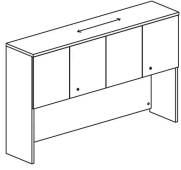

Surface Mount Overhead

Open Shelf
W 24, 30, 36, 42"
D 16"
H 43"

Open Shelf with Divider
W 48, 54, 60, 66, 72"
D 16"
H 43"

Overhead with 2 Laminate
Doors
W 24, 30, 36, 42"
D 16"
H 43"

Overhead with 3 Laminate
Doors
W 48, 54"
D 16"
H 43"