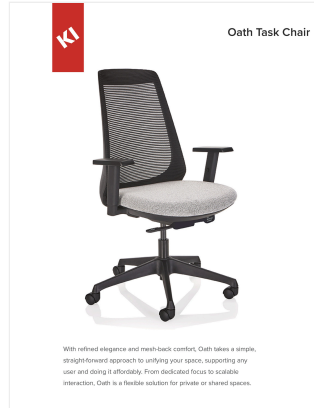

Pricing

Brochure

Cut Sheet

Videos

See It Spec It

Please note: List Price is a general estimate and does NOT include fabric grade pricing at this time. For a final price of the product shown, please request a quote.

Final quotes reflect any applicable surcharges at the time of quote.