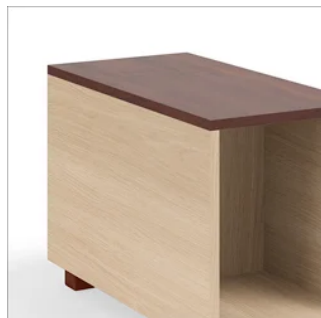

Options

Base Styles

*Not Available on In-Line Table Styles

Laminate

*Only Available on In-Line Tables

Contrast