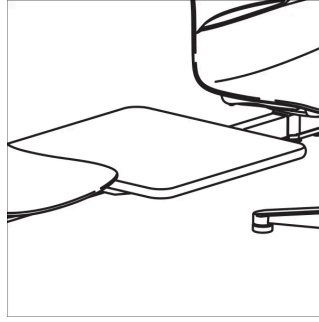

## Shell Style

Poly Seat

Upholstered Seat

## Additional Components

---

Corner Table  
W30" D30" H17"

Inline Table  
W20" D20" H17"

Back Ganging Bar