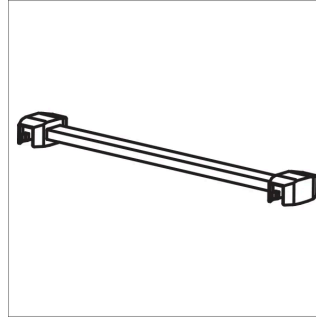

## Additional Components

---

Corner Table  
W30" D30" H17"

Inline Table  
W20" D20" H17"

Back Ganging Bar