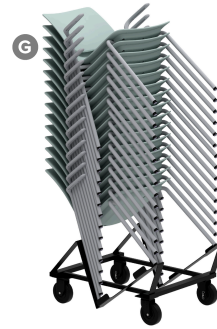

## LimeLite Stack Chair

LimeLite stack chair offers sophisticated style and flex back comfort for a variety of spaces.

# Key Features

- A Flex Comfort**  
Inherent flex comfort is provided by the one-piece seat shell architecture and unique blend of materials (see detail).
- B Material Options**  
Available as all poly or with an upholstered seat.
- C Integral Handle**  
Seat shell design integrates a handle for easy lifting, moving and stacking.
- D Optional Arms and Tablet Arms**  
Available with cantilever arm, flip-up tablet arm, or flip-up oversize tablet arm.
- E Glides**  
4-leg chairs - three glides (plastic, steel or felt).  
Sled base chairs - optional glides (plastic, steel, non-marring rubber or felt).
- F Casters**  
4-leg chairs - 50 mm dual-surface casters suitable for carpet or hard floors in black, warm grey or cottonwood.
- G Stacking**  
4-leg and sled base chairs stack 15-high on dolly and 7-high on floor (poly).  
4-leg chairs with casters stack 7-high on floor (poly).  
Flip-up tablet arm chairs (4-leg with glides or casters) stack 4-high on floor (poly or upholstered).  
Transport dolly for ease of movement and storage.