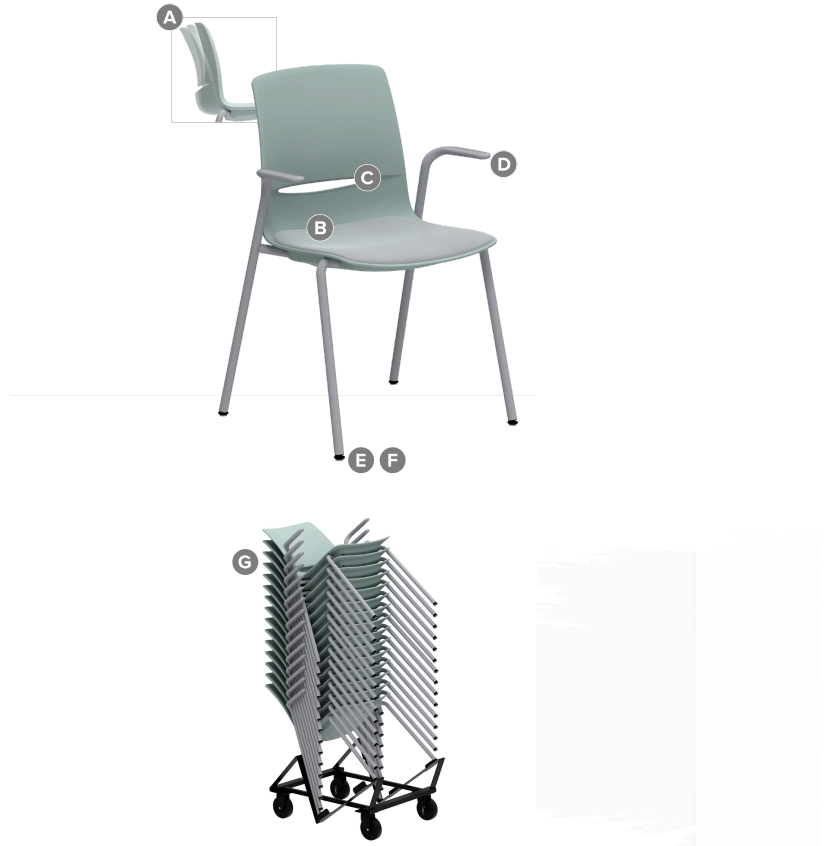

LimeLite Stack Chair

LimeLite stack chair offers sophisticated style and flex back comfort for a variety of spaces.

Key Features

- A Flex Comfort**
Inherent flex comfort is provided by the one-piece seat shell architecture and unique blend of materials (see detail).
- B Material Options**
Available as all poly or with an upholstered seat.
- C Integral Handle**
Seat shell design integrates a handle for easy lifting, moving and stacking.
- D Optional Arms and Tablet Arms**
Available with cantilever arm, flip-up tablet arm, or flip-up oversize tablet arm.
- E Glides**
4-leg chairs - three glides (plastic, steel or felt).
Sled base chairs - optional glides (plastic, steel, non-marring rubber or felt).
- F Casters**
4-leg chairs - 50 mm dual-surface casters suitable for carpet or hard floors in black, warm grey or cottonwood.
- G Stacking**
4-leg and sled base chairs stack 15-high on dolly and 7-high on floor (poly).
4-leg chairs with casters stack 7-high on floor (poly).
Flip-up tablet arm chairs (4-leg with glides or casters) stack 4-high on floor (poly or upholstered).
Transport dolly for ease of movement and storage.

Styles

4-Leg

Armless
W21.75" D22.25" H33.25"
Seat: W18.25" D17.5" H17.5"

Cantilever Arm
W23.5" D22.25" H33.25"
Seat: W18.25" D17.5" H17.5"

Flip Up Tablet Arm
W23.75" D28" H33.25"
Seat: W18.25" D17.5" H17.5"

Flip Up Tablet Arm
W23.75" D28" H33.25"
Seat: W18.25" D17.5" H17.5"

Flip Up Oversize Tablet Arm
W23.75" D31" H33.25"
Seat: W18.25" D17.5" H17.5"

Sled Base

Armless
W24.75" D20" H33.25"
Seat: W18.25" D17.5" H17.5"

LimeLite Seating

LimeLite presents a slim profile and contoured shape to elevate aesthetics and comfort in any environment. The cohesive, extended seating line offers design consistency with high visual impact.