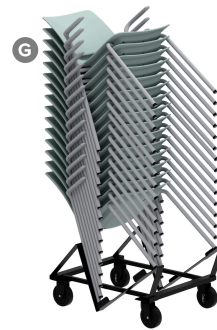

## LimeLite Stack Chair

LimeLite stack chair offers sophisticated style and flex back comfort for a variety of spaces.

# Key Features

- A Flex Comfort**  
Inherent flex comfort is provided by the one-piece seat shell architecture and unique blend of materials (see detail).
- B Material Options**  
Available as all poly, with an upholstered seat, or with an upholstered seat and backrest.
- C Integral Handle**  
Seat shell design integrates a handle for easy lifting, moving and stacking.
- D Optional Arms and Tablet Arms**  
Available with cantilever arm, flip-up tablet arm, or flip-up oversize tablet arm.
- E Glides**  
4-leg chairs - three glides (plastic, steel or felt).  
Sled base chairs - optional glides (plastic, steel, non-marring rubber or felt).
- F Casters**  
4-leg chairs - 50 mm dual-surface casters suitable for carpet or hard floors in black, warm grey or cottonwood.
- G Stacking**  
4-leg and sled base chairs stack 15-high on dolly and 7-high on floor (poly).  
4-leg chairs with casters stack 7-high on floor (poly).  
Flip-up tablet arm chairs (4-leg with glides or casters) stack 4-high on floor (poly or upholstered).  
Transport dolly for ease of movement and storage.

## 4-Leg

Armless  
W21.75" D22.25" H33.25"  
Seat: W18.25" D17.5" H17.5"

Cantilever Arm  
W23.5" D22.25" H33.25"  
Seat: W18.25" D17.5" H17.5"

Flip Up Tablet Arm  
W23.75" D28" H33.25"  
Seat: W18.25" D17.5" H17.5"