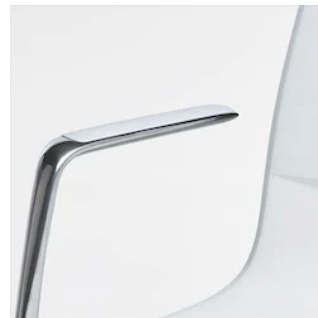

LimeLite Conference Chair

LimeLite conference chairs with enhanced motion deliver advanced comfort and distinctive elegance.

Key Features

- A Flex Comfort**
13-degrees of articulation for enhanced comfort and longer sit.
- B Design Forward**
Sophisticated jewel-like yoke frame available in polished aluminum or powdercoat paint options.
- C Elevated Arm Aesthetic**
Optional reverse cantilever arm with arm pad. Available in polished aluminum or powdercoat paint options with cottonwood, warm grey, or black arm cap.
- D Material Options**
Available as all poly, with an upholstered seat, or with an upholstered seat and backrest.
- E Base**
Five-star, 27" diameter base available in polished aluminum or powdercoat paint options.
- F Simple Function**
Available in adjustable or fixed seat height models.
- G Casters and Glides**
Available with black bell glides or 50 mm dual-surface casters in black, warm grey, or cottonwood.

Styles

Fixed Height

Armless
W27" D27" H33.25"
Seat: W18.25" D17.5" H17.5"

Reverse Cantilever Arm
W27" D27" H33.25"
Seat: W18.25" D17.5" H17.5"
Arm Height: 25.5"

Height Adjustable

Armless
W27" D27" H32.5–36"
Seat: W18.25" D17.5" H16.75–
20.25"

Reverse Cantilever Arm
W27" D27" H32.5–36"
Seat: W18.25" D17.5" H16.75–
20.25"
Arm Height: 24.75–28.25"

Options

Arm Cap Color

Black

Warm Grey

Cottonwood

Casters and Glides

Black Casters

Warm Grey Casters

Cottonwood Casters

Black Glides

Shell Style

Poly Seat

Upholstered Seat

Upholstered Seat and Backrest

Document Links