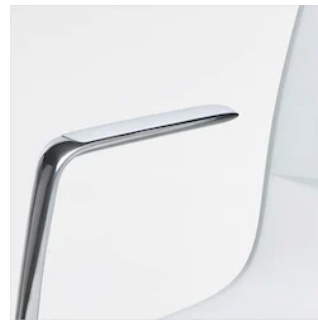

LimeLite Conference Chair

LimeLite conference chairs with enhanced motion deliver advanced comfort and distinctive elegance.

Key Features

- A Flex Comfort**
13-degrees of articulation for enhanced comfort and longer sit.
- B Design Forward**
Sophisticated jewel-like yoke frame available in polished aluminum or powdercoat paint options.
- C Elevated Arm Aesthetic**
Optional reverse cantilever arm with arm pad. Available in polished aluminum or powdercoat paint options with cottonwood, warm grey, or black arm cap.
- D Material Options**
Available as all poly, with an upholstered seat, or with an upholstered seat and backrest.
- E Base**
Five-star, 27" diameter base available in polished aluminum or powdercoat paint options.
- F Simple Function**
Available in adjustable or fixed seat height models.
- G Casters and Glides**
Available with black bell glides or 50 mm dual-surface casters in black, warm grey, or cottonwood.

Styles

Fixed Height

Armless
W27" D27" H33.25"
Seat: W18.25" D17.5" H17.5"

Reverse Cantilever Arm
W27" D27" H33.25"
Seat: W18.25" D17.5" H17.5"
Arm Height: 25.5"

Height Adjustable

Armless
W27" D27" H32.5–36"
Seat: W18.25" D17.5" H16.75–
20.25"

Reverse Cantilever Arm
W27" D27" H32.5–36"
Seat: W18.25" D17.5" H16.75–
20.25"
Arm Height: 24.75–28.25"

Options

Arm Cap Color

Black

Warm Grey

Cottonwood

Casters and Glides

Black Casters

Warm Grey Casters

Cottonwood Casters

Black Glides

Shell Style

Poly Seat

Upholstered Seat

Upholstered Seat and Backrest

Document Links