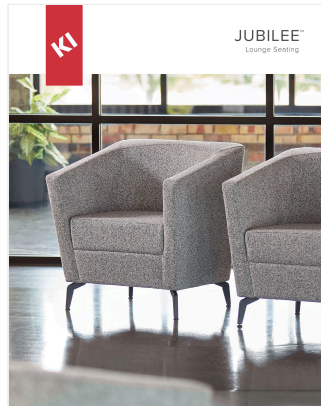

Glides

Upholstery

Document Links

Pricing

Brochure