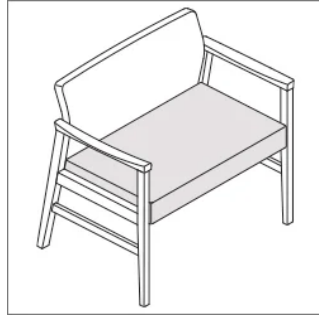

Contrast

Document Links

[Pricing →](#)

[CAD/Revit Symbols →](#)

[Documents →](#)

[Material Approvals →](#)