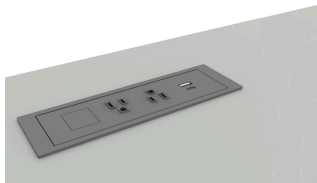

## In-Surface Power Modules

The Affina bariatric chair offers supportive comfort for a wide range of users. Affina captures the essence of line and movement, combining functionality with sophistication, with the bariatric chair prioritizing user safety and dignity.

# Styles

Dean In-Surface  
W8.12" D2.3" H2.5"

Nacre Pop-Up  
W7.25" D3.3" H2.92"

Node In-Surface  
Dia.3.38" H3.3"

PowerUp  
W6.25" D3" H2.92"