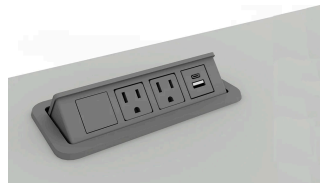

## In-Surface Power Modules

The Affina bariatric chair offers supportive comfort for a wide range of users. Affina captures the essence of line and movement, combining functionality with sophistication, with the bariatric chair prioritizing user safety and dignity.

# Styles

Dean In-Surface  
W8.12" D2.3" H2.5"

Nacre Pop-Up  
W7.25" D3.3" H2.92"

Node In-Surface  
Dia.3.38" H3.3"

PowerUp  
W6.25" D3" H2.92"