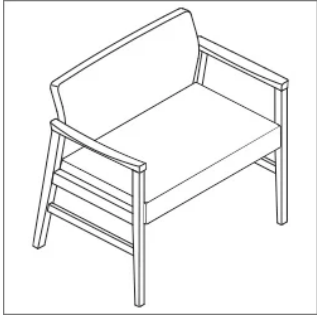

Options

Upholstery

Non-Contrast