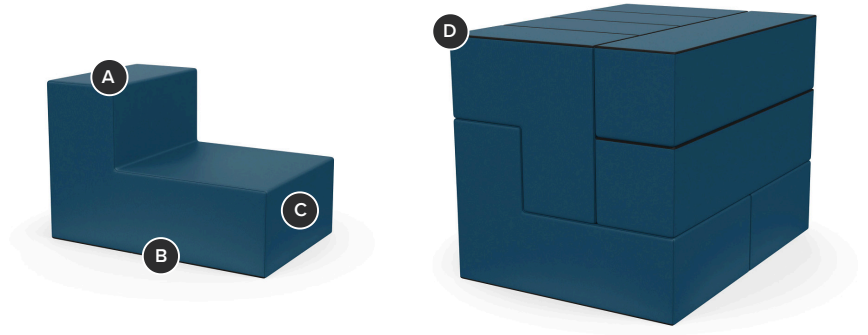

Imaginasium Blocks

Easy-to-maneuver and configure, Imaginasium blocks offer soft seating in three distinct shapes for young learners in agile, adaptable environments.

Key Features

- A Lightweight and Safe**
Lightweight foam elements have no wood or other hard parts that would bump or bruise students.
- B Durable**
Reinforced seams, heavy-duty zippers and high-performance vinyl upholstery stand up to wear and tear. Vinyl is easy to clean and disinfect.
- C Configurable**
Create agile environments with modular shapes that are designed in multiples of 11" for unlimited configurability and easy stacking.
- D Efficient Storage**
Bundles stack as a cuboid for efficient storage.

Styles

I Shape
W44" D11" H11"

L Shape
W33" D22" H22"

V Shape
W22" D11" H22"

Bundle
W44" D33" H33"

Document Links

[Brochure →](#)

[Pricing →](#)

[Videos →](#)

[Photography →](#)

[See It Spec It →](#)

[CAD/Revit Symbols →](#)

[Documents →](#)

[Material Approvals →](#)

Imaginasium Family

These lightweight foam shapes easily adapt to a range of interactive learning and teaching methods to comfortably and creatively engage the littlest learners.