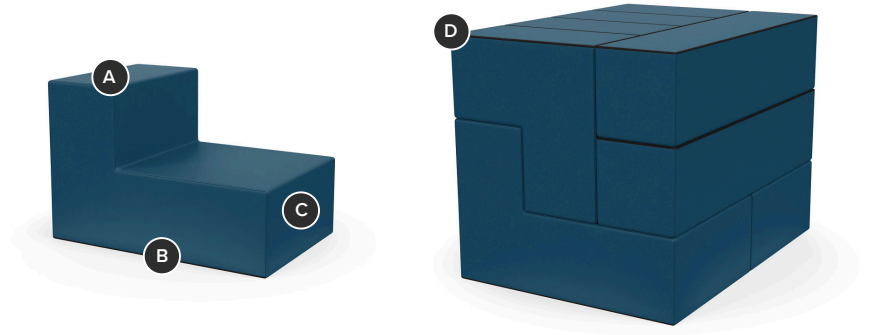

Imaginasium Blocks

Easy-to-maneuver and configure, Imaginasium blocks offer soft seating in three distinct shapes for young learners in agile, adaptable environments.

Key Features

- A Lightweight and Safe**
Lightweight foam elements have no wood or other hard parts that would bump or bruise students.
- B Durable**
Reinforced seams, heavy-duty zippers and high-performance vinyl upholstery stand up to wear and tear. Vinyl is easy to clean and disinfect.
- C Configurable**
Create agile environments with modular shapes that are designed in multiples of 11" for unlimited configurability and easy stacking.
- D Efficient Storage**
Bundles stack as a cuboid for efficient storage.

Styles

I Shape
W44" D11" H11"

L Shape
W33" D22" H22"

V Shape
W22" D11" H22"

Bundle
W44" D33" H33"

Document Links

[Brochure →](#)

[Pricing →](#)

[Videos →](#)

[Photography →](#)

[See It Spec It →](#)

[CAD/Revit Symbols →](#)

[Documents →](#)

[Material Approvals →](#)

Imaginasium Family

These lightweight foam shapes easily adapt to a range of interactive learning and teaching methods to comfortably and creatively engage the littlest learners.