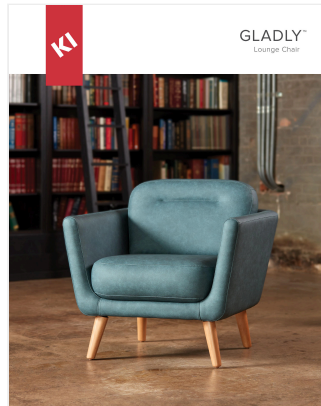

Wood Leg Glides

Power

Document Links

Pricing

Brochure