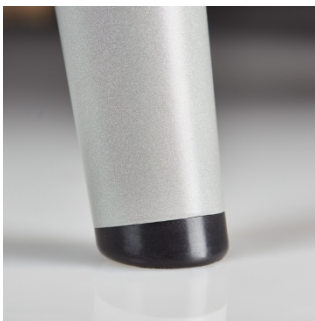

Styles

Wood Leg Chair

Options

Metal Leg Glides

Plastic