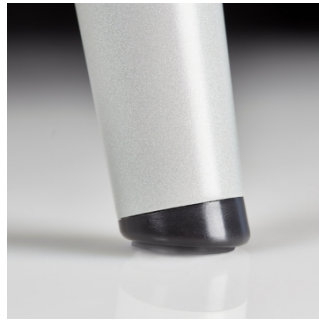

Styles

Wood Leg Chair

Options

Metal Leg Glides

Non-Skid