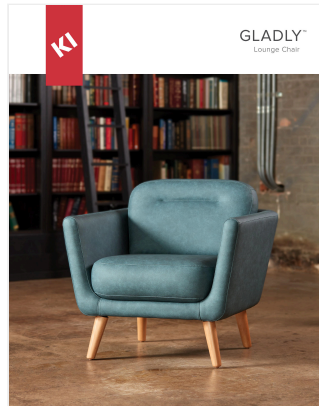

Wood Leg Glides

Power

Document Links

Pricing

Brochure