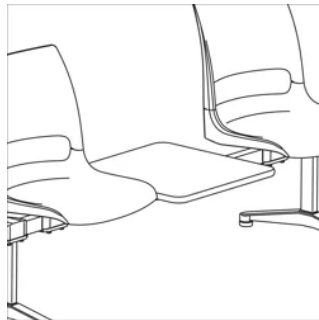

Doni Tandem Seating

Doni tandem seating offers beam-mounted seating with flex comfort and design freedom.

Key Features

A **Flex Comfort**
Optimal comfort is provided by 17 degrees of hip articulation and body-conforming curves.

Three Seats
W66" H33"
Seat: W19.25" D18.75" H17"

Three Seats and Inline Table
W86" H33"
Seat: W19.25" D18.75" H17"

Four Seats
W86" H33"
Seat: W19.25" D18.75" H17"

Three Seats and Two Inline Tables
W108" H33"
Seat: W19.25" D18.75" H17"

Four Seats and Inline Table
W108" H33"
Seat: W19.25" D18.75" H17"

Five Seats
W108" H33"
Seat: W19.25" D18.75" H17"

Options

Shell Type

Solid Poly

Solid Poly with Upholstered Seat

Solid Poly with Upholstered Seat and Back

Two-Tone Poly

Two-Tone Poly with Upholstered Seat

Additional Components

Corner Table
W30" D30" H17"

Inline Table
W20" D20" H17"

Back Ganging Bar

Document Links

BROCHURE