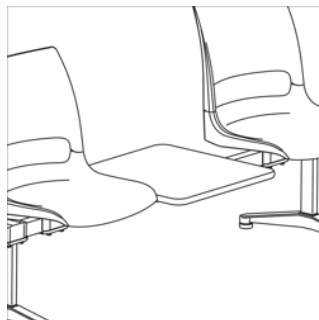

Doni Tandem Seating

Doni tandem seating offers beam-mounted seating with flex comfort and design freedom.

Key Features

A **Flex Comfort**
Optimal comfort is provided by 17 degrees of hip articulation and body-conforming curves.

Three Seats
W66" H33"
Seat: W19.25" D18.75" H17"

Three Seats and Inline Table
W86" H33"
Seat: W19.25" D18.75" H17"

Four Seats
W86" H33"
Seat: W19.25" D18.75" H17"

Three Seats and Two Inline Tables
W108" H33"
Seat: W19.25" D18.75" H17"

Four Seats and Inline Table
W108" H33"
Seat: W19.25" D18.75" H17"

Five Seats
W108" H33"
Seat: W19.25" D18.75" H17"

Options

Shell Type

Solid Poly

Solid Poly with Upholstered Seat

Solid Poly with Upholstered Seat and Back

Two-Tone Poly

Two-Tone Poly with Upholstered Seat

Additional Components

Corner Table
W30" D30" H17"

Inline Table
W20" D20" H17"

Back Ganging Bar

Document Links

BROCHURE