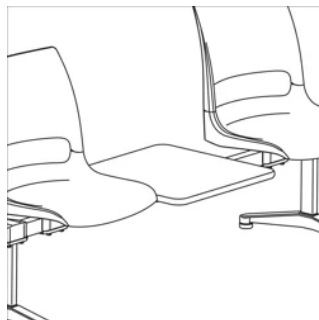

Doni Tandem Seating

Doni tandem seating offers beam-mounted seating with flex comfort and design freedom.

Key Features

A **Flex Comfort**
Optimal comfort is provided by 17 degrees of hip articulation and body-conforming curves.

Three Seats
W66" H33"
Seat: W19.25" D18.75" H17"

Three Seats and Inline Table
W86" H33"
Seat: W19.25" D18.75" H17"

Four Seats
W86" H33"
Seat: W19.25" D18.75" H17"

Three Seats and Two Inline Tables
W108" H33"
Seat: W19.25" D18.75" H17"

Four Seats and Inline Table
W108" H33"
Seat: W19.25" D18.75" H17"

Five Seats
W108" H33"
Seat: W19.25" D18.75" H17"

Options

Shell Type

Solid Poly

Solid Poly with Upholstered Seat

Solid Poly with Upholstered Seat and Back

Two-Tone Poly

Two-Tone Poly with Upholstered Seat

Additional Components

Corner Table
W30" D30" H17"

Inline Table
W20" D20" H17"

Back Ganging Bar

Document Links

BROCHURE