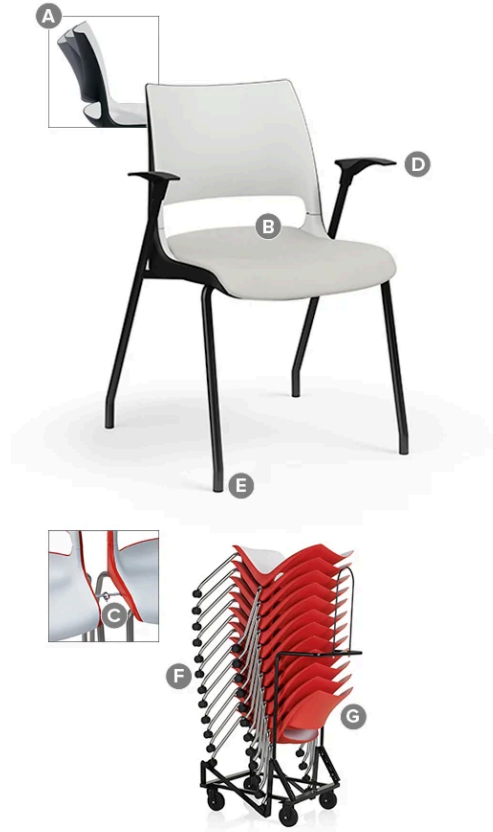

## Doni Stack Chair

Doni stack chair offers unlimited design freedom and flex-back, body-conforming comfort.

# Key Features

- A Flex Comfort**  
Optimal comfort is provided by 17 degrees of hip articulation and contoured curves.
- B Material Options**  
Available as all poly (two-tone or solid), with upholstered seat (two-tone or solid poly back) or with upholstered seat and back (solid poly only).
- C Ganging**  
Ganging mechanism allows curved rows and rotates out of sight below the seat when not in use. Ganger is field installable. Available on armless models only.
- D Optional Arms and Tablet Arms**  
Available with cantilever arms or ChangeUp flip/fold/pivot tablet arm.
- E Glides**  
4-leg chairs – two glides (plastic or steel).  
Sled base chairs – optional glides (non-skid, plastic or steel).
- F Casters**  
4-leg chairs – 50mm hard or soft surface casters in black.
- G Stacking**  
4-leg and sled base chairs stack 12-high on dolly and 6-high on floor (poly).  
4-leg chairs with casters stack 6-high on floor (poly or upholstered).  
Chairs with tablet arms do not stack.  
Transport dolly for ease of movement and storage.

## 4-Leg

Armless  
W22.25" D21.5" H33.75"  
Seat: W19.25" D18.75" H18"

Cantilever Arm  
W25.875" D21.5" H33.75"  
Seat: W19.25" D18.75" H18"  
Arm Height: 26.5"

ChangeUp (Flip/Fold/Pivot)  
Tablet Arm  
W25.75" D28–32.25" H33.75"  
Seat: W19.25" D18.75" H18"  
Arm Height: 27.25"  
Tablet: W21" D13.5"

## Sled Base

Armless  
W22.25" D22.125" H33.75"  
Seat: W19.25" D18.75" H18"

Cantilever Arm  
W25.375" D22.125" H33.75"  
Seat: W19.25" D18.75" H18"  
Arm Height: 26.5"

ChangeUp (Flip/Fold/Pivot)  
Tablet Arm  
W25" D28.5–33" H33.75"  
Seat: W19.25" D18.75" H18"  
Arm Height: 27.25"  
Tablet: W21" D13.5"