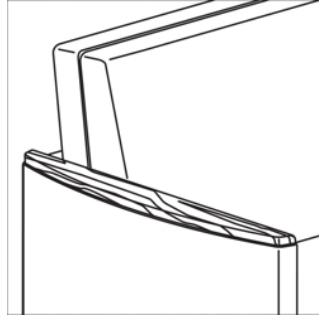

Options

Armcaps

Wood

Upholstery

Document Links

[Pricing →](#)

[Photography →](#)

[CAD/Revit Symbols →](#)

[Documents →](#)

[Material Approvals →](#)