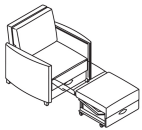

# Styles

Lounge Chair  
W36" D33–80" H35"  
Seat: W28.75" D20–  
77.19" H17.75"  
Arm Height: 26"

Loveseat Double Sleeper  
W64.75" D35.5–81" H34.5"  
Seat: W57" D20–76.5" H17.75"  
Arm Height: 26.75"

\*Available with Casters