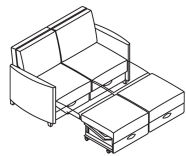

# Key Features

- A Convertible Comfort**  
Experience seamless one-step transition from seating to sleeping with the Affina sleepers. Available in loveseat and chair styles, they provide versatility for any space.
- B Storage Feature**  
Storage beneath the seat offers convenient space for bedding for overnight guests. Customize the drawer pulls with finishes available in black gloss, blue grey, sand, or warm grey.
- C Base Options**  
Sleepers can be equipped with casters for improved mobility and efficiency or with stylish wood feet for aesthetic appeal.
- D Contrasting Fabric**  
Choose from Pallas Textiles, KI Ingrade, or COM upholstery options; specify as contrasting or matching fabric on seat and base.

# Styles

Lounge Chair  
W36" D33–80" H35"  
Seat: W28.75" D20–  
77.19" H17.75"  
Arm Height: 26"

Loveseat Double Sleeper  
W64.75" D35.5–81" H34.5"  
Seat: W57" D20–76.5" H17.75"  
Arm Height: 26.75"

\*Available with Casters