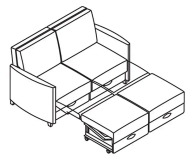

Affina Sleepers

Designed with patients, family, and staff in mind, Affina sleepers provide lasting comfort, functionality, and practical solutions for users.

Key Features

- A Convertible Comfort**
Experience seamless one-step transition from seating to sleeping with the Affina sleepers. Available in loveseat and chair styles, they provide versatility for any space.
- B Storage Feature**
Storage beneath the seat offers convenient space for bedding for overnight guests. Customize the drawer pulls with finishes available in black gloss, blue grey, sand, or warm grey.
- C Base Options**
Sleepers can be equipped with casters for improved mobility and efficiency or with stylish wood feet for aesthetic appeal.
- D Contrasting Fabric**
Choose from Pallas Textiles, KI Ingrade, or COM upholstery options; specify as contrasting or matching fabric on seat and base.

Styles

Lounge Chair
W36" D33–80" H35"
Seat: W28.75" D20–
77.19" H17.75"
Arm Height: 26"

Loveseat Double Sleeper
W64.75" D35.5–81" H34.5"
Seat: W57" D20–76.5" H17.75"
Arm Height: 26.75"

*Available with Casters

Guest Chair

Bariatric Chair

Multiple Seating

Lounge Seating

Sleeper

Recliner

Occasional Table