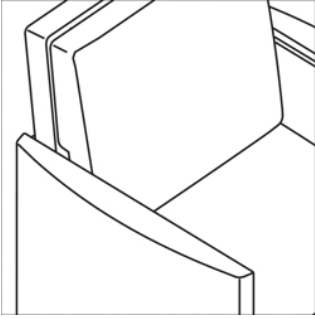

Options

Armcaps

Solid