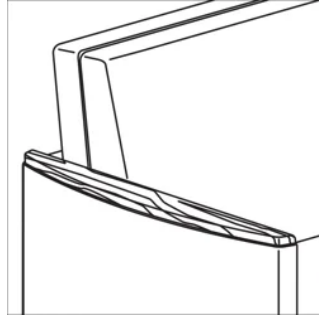

Options

Armcaps

Wood

Upholstery

Document Links

[Pricing →](#)

[Photography →](#)

[CAD/Revit Symbols →](#)

[Documents →](#)

[Material Approvals →](#)