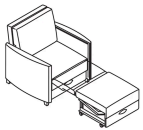

Affina Sleepers

Designed with patients, family, and staff in mind, Affina sleepers provide lasting comfort, functionality, and practical solutions for users.

Key Features

- A Convertible Comfort**
Experience seamless one-step transition from seating to sleeping with the Affina sleepers. Available in loveseat and chair styles, they provide versatility for any space.
- B Storage Feature**
Storage beneath the seat offers convenient space for bedding for overnight guests. Customize the drawer pulls with finishes available in black gloss, blue grey, sand, or warm grey.
- C Base Options**
Sleepers can be equipped with casters for improved mobility and efficiency or with stylish wood feet for aesthetic appeal.
- D Contrasting Fabric**
Choose from Pallas Textiles, KI Ingrade, or COM upholstery options; specify as contrasting or matching fabric on seat and base.

Styles

Lounge Chair
W36" D33–80" H35"
Seat: W28.75" D20–
77.19" H17.75"
Arm Height: 26"

Loveseat Double Sleeper
W64.75" D35.5–81" H34.5"
Seat: W57" D20–76.5" H17.75"
Arm Height: 26.75"

*Available with Casters

Guest Chair

Bariatric Chair

Multiple Seating

Lounge Seating

Sleeper

Recliner

Occasional Table