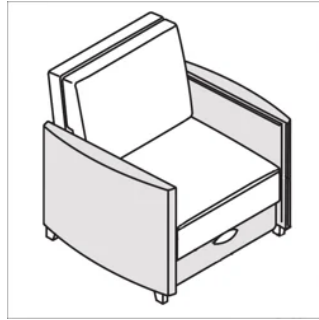

Contrast

Document Links

[Pricing →](#)

[Photography →](#)

[CAD/Revit Symbols →](#)

[Documents →](#)

[Material Approvals →](#)