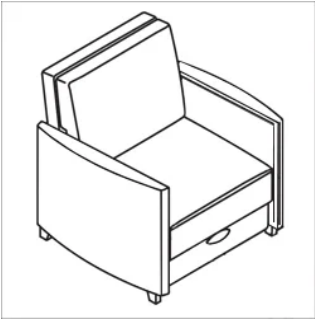

Upholstery

Non-Contrast