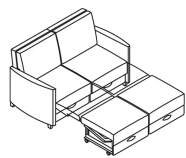

Affina Sleepers

Designed with patients, family, and staff in mind, Affina sleepers provide lasting comfort, functionality, and practical solutions for users.

Key Features

- A Convertible Comfort**
Experience seamless one-step transition from seating to sleeping with the Affina sleepers. Available in loveseat and chair styles, they provide versatility for any space.
- B Storage Feature**
Storage beneath the seat offers convenient space for bedding for overnight guests. Customize the drawer pulls with finishes available in black gloss, blue grey, sand, or warm grey.
- C Base Options**
Sleepers can be equipped with casters for improved mobility and efficiency or with stylish wood feet for aesthetic appeal.
- D Contrasting Fabric**
Choose from Pallas Textiles, KI Ingrade, or COM upholstery options; specify as contrasting or matching fabric on seat and base.

Styles

Lounge Chair
W36" D33–80" H35"
Seat: W28.75" D20–
77.19" H17.75"
Arm Height: 26"

Loveseat Double Sleeper
W64.75" D35.5–81" H34.5"
Seat: W57" D20–76.5" H17.75"
Arm Height: 26.75"

*Available with Casters