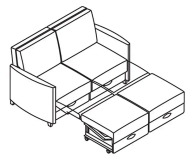

Affina Sleepers

Designed with patients, family, and staff in mind, Affina sleepers provide lasting comfort, functionality, and practical solutions for users.

Key Features

- A Convertible Comfort**
Experience seamless one-step transition from seating to sleeping with the Affina sleepers. Available in loveseat and chair styles, they provide versatility for any space.
- B Storage Feature**
Storage beneath the seat offers convenient space for bedding for overnight guests. Customize the drawer pulls with finishes available in black gloss, blue grey, sand, or warm grey.
- C Base Options**
Sleepers can be equipped with casters for improved mobility and efficiency or with stylish wood feet for aesthetic appeal.
- D Contrasting Fabric**
Choose from Pallas Textiles, KI Ingrade, or COM upholstery options; specify as contrasting or matching fabric on seat and base.

Styles

Lounge Chair
W36" D33–80" H35"
Seat: W28.75" D20–
77.19" H17.75"
Arm Height: 26"

Loveseat Double Sleeper
W64.75" D35.5–81" H34.5"
Seat: W57" D20–76.5" H17.75"
Arm Height: 26.75"

*Available with Casters