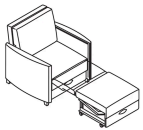

Affina Sleepers

Designed with patients, family, and staff in mind, Affina sleepers provide lasting comfort, functionality, and practical solutions for users.

Key Features

- A Convertible Comfort**
Experience seamless one-step transition from seating to sleeping with the Affina sleepers. Available in loveseat and chair styles, they provide versatility for any space.
- B Storage Feature**
Storage beneath the seat offers convenient space for bedding for overnight guests. Customize the drawer pulls with finishes available in black gloss, blue grey, sand, or warm grey.
- C Base Options**
Sleepers can be equipped with casters for improved mobility and efficiency or with stylish wood feet for aesthetic appeal.
- D Contrasting Fabric**
Choose from Pallas Textiles, KI Ingrade, or COM upholstery options; specify as contrasting or matching fabric on seat and base.

Styles

Lounge Chair
W36" D33–80" H35"
Seat: W28.75" D20–
77.19" H17.75"
Arm Height: 26"

Loveseat Double Sleeper
W64.75" D35.5–81" H34.5"
Seat: W57" D20–76.5" H17.75"
Arm Height: 26.75"

*Available with Casters