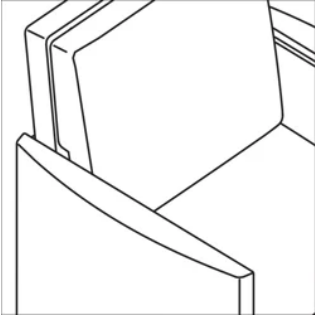

Options

Armcaps

Solid