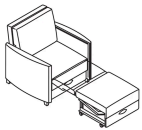

Affina Sleepers

Designed with patients, family, and staff in mind, Affina sleepers provide lasting comfort, functionality, and practical solutions for users.

Key Features

- A Convertible Comfort**
Experience seamless one-step transition from seating to sleeping with the Affina sleepers. Available in loveseat and chair styles, they provide versatility for any space.
- B Storage Feature**
Storage beneath the seat offers convenient space for bedding for overnight guests. Customize the drawer pulls with finishes available in black gloss, blue grey, sand, or warm grey.
- C Base Options**
Sleepers can be equipped with casters for improved mobility and efficiency or with stylish wood feet for aesthetic appeal.
- D Contrasting Fabric**
Choose from Pallas Textiles, KI Ingrade, or COM upholstery options; specify as contrasting or matching fabric on seat and base.

Styles

Lounge Chair
W36" D33–80" H35"
Seat: W28.75" D20–
77.19" H17.75"
Arm Height: 26"

Loveseat Double Sleeper
W64.75" D35.5–81" H34.5"
Seat: W57" D20–76.5" H17.75"
Arm Height: 26.75"

*Available with Casters