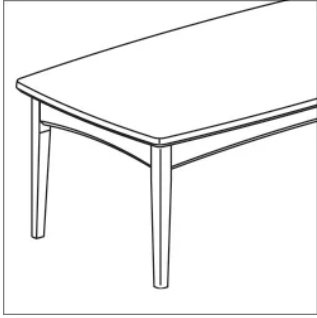

Options

Top

Laminate