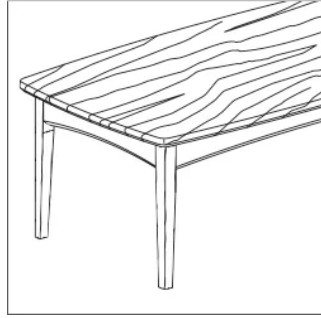

Veneer

Document Links

[Pricing →](#)

[Photography →](#)

[CAD/Revit Symbols →](#)

[Documents →](#)

[Material Approvals →](#)