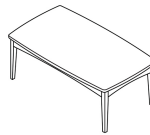

B Size Options
Choose from four sizes including a 16" rectangular coffee table, a 22" square lamp table, and small rectangular end tables in both 16" and 22" sizes within the Affina collection. All styles are available in 16" and 22" height options.

C Glide Options
Choose from various glide options, including nylon, poly, rubber, and felt, to suit any floor type.

Styles

Rectangular End Table
W 20"
D 24"
H 16, 22"

Square Lamp Table
W 24"
D 24"
H 22"

Rectangular Coffee Table
W 42"
D 24"
H 16"