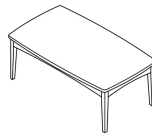

B Size Options
Choose from four sizes including a 16" rectangular coffee table, a 22" square lamp table, and small rectangular end tables in both 16" and 22" sizes within the Affina collection. All styles are available in 16" and 22" height options.

C Glide Options
Choose from various glide options, including nylon, poly, rubber, and felt, to suit any floor type.

Styles

Rectangular End Table
W 20"
D 24"
H 16, 22"

Square Lamp Table
W 24"
D 24"
H 22"

Rectangular Coffee Table
W 42"
D 24"
H 16"