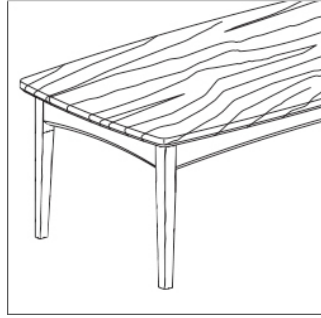

Veneer

Document Links

[Pricing →](#)

[Photography →](#)

[CAD/Revit Symbols →](#)

[Documents →](#)

[Material Approvals →](#)