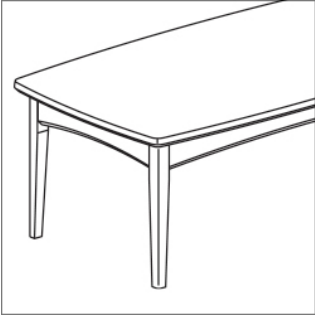

Options

Top

Laminate