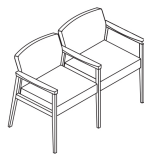

Affina Multiple Seating

With its sophisticated design and quality craftsmanship, Affina multiple seating creates a cohesive and stylish atmosphere throughout any space.

Key Features

- A Versatile Combinations**
Choose seats as one, two, three, or loveseat with standard wallsaver leg design.
- B Durability**
Solid hardwood bases and legs have welded steel angle frames for strength. Field-replaceable seats, backs, arms, and armcaps are easy to maintain.
- C Easy to Clean**
Clean out space between back and seat makes cleaning easy.
- D Easy Ingress/Egress**
Seat height supports ease of ingress and egress.
- E Material Options**
Choose from Pallas Textiles, KI Ingrade, or COM upholstery options; specify as contrasting or matching fabric on seat and base.
- F Arm Options**
Choose from open or closed arms. Optional poly arm cap.
- G Glide Options**
Glides are nylon, poly, rubber, or felt.

Styles

Open Arm

One Seat

W24.75" D23.5" H31.5"
Seat: W20.5" D19.5" H19"
Arm Height: 27"

Two Seats

W46.75" D23.5" H31.5"
Seat: W20.5" D19.5" H19"
Arm Height: 27"

Three Seats

W69" D23.5" H31.5"
Seat: W20.5" D19.5" H19"
Arm Height: 27"

Loveseat

W42" D23.5" H31.5"
Seat: W38" D19.5" H19"
Arm Height: 27"

Closed Arm

One Seat

W24.75" D23.5" H31.5"

Seat: W20.5" D19.5" H19"

Arm Height: 27"

Two Seats

Guest Chair

Bariatric Chair

Multiple Seating

Lounge Seating

Sleeper

Recliner

Occasional Table