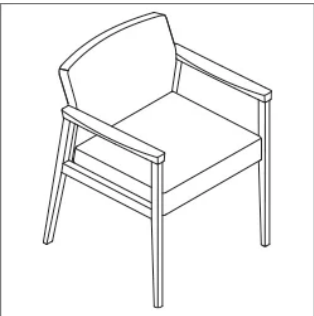

W46.75" D23.5" H31.5"

Seat: W20.5" D19.5" H19"

Arm Height: 27"

Three Seats

W69" D23.5" H31.5"

Seat: W20.5" D19.5" H19"

Arm Height: 27"

Loveseat

W42" D23.5" H31.5"

Seat: W38" D19.5" H19"

Arm Height: 27"

Options

Arm Caps

Poly

Wood

Upholstery