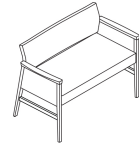

Loveseat

W42" D23.5" H31.5"
Seat: W38" D19.5" H19"
Arm Height: 27"

Closed Arm

One Seat

W24.75" D23.5" H31.5"

Seat: W20.5" D19.5" H19"

Arm Height: 27"

Two Seats

W46.75" D23.5" H31.5"

Seat: W20.5" D19.5" H19"

Arm Height: 27"

Three Seats

W69" D23.5" H31.5"

Seat: W20.5" D19.5" H19"

Arm Height: 27"

Loveseat

W42" D23.5" H31.5"

Seat: W38" D19.5" H19"

Arm Height: 27"

Options

Arm Caps

Poly

Wood

Upholstery