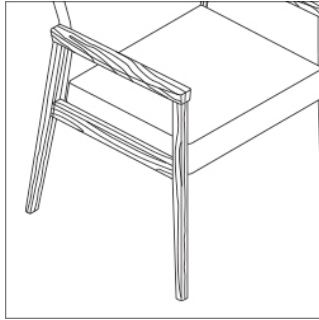

W42" D23.5" H31.5"

Seat: W38" D19.5" H19"

Arm Height: 27"

Options

Arm Caps

Poly

Wood

Upholstery