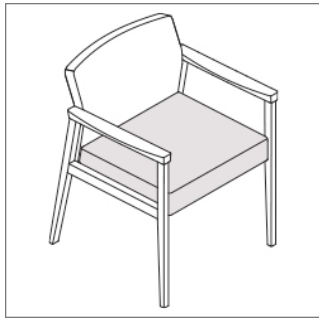

Closed Arm

W24.75" D23.5" H31.5"

Seat: W20.5" D19.5" H19"

Arm Height: 27"

W46.75" D23.5" H31.5"

Seat: W20.5" D19.5" H19"

Arm Height: 27"

W69" D23.5" H31.5"

Seat: W20.5" D19.5" H19"

Arm Height: 27"

W42" D23.5" H31.5"

Seat: W38" D19.5" H19"

Arm Height: 27"

Options

Arm Caps

Upholstery

Contrast