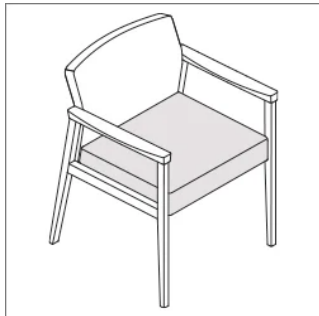

Closed Arm

W24.75" D23.5" H31.5"

Seat: W20.5" D19.5" H19"

Arm Height: 27"

W46.75" D23.5" H31.5"

Seat: W20.5" D19.5" H19"

Arm Height: 27"

W69" D23.5" H31.5"

Seat: W20.5" D19.5" H19"

Arm Height: 27"

W42" D23.5" H31.5"

Seat: W38" D19.5" H19"

Arm Height: 27"

Options

Arm Caps

Upholstery

Contrast