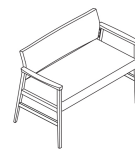

Affina Multiple Seating

With its sophisticated design and quality craftsmanship, Affina multiple seating creates a cohesive and stylish atmosphere throughout any space.

Key Features

- A Versatile Combinations**
Choose seats as one, two, three, or loveseat with standard wallsaver leg design.
- B Durability**
Solid hardwood bases and legs have welded steel angle frames for strength. Field-replaceable seats, backs, arms, and armcaps are easy to maintain.
- C Easy to Clean**
Clean out space between back and seat makes cleaning easy.
- D Easy Ingress/Egress**
Seat height supports ease of ingress and egress.
- E Material Options**
Choose from Pallas Textiles, KI Ingrade, or COM upholstery options; specify as contrasting or matching fabric on seat and base.
- F Arm Options**
Choose from open or closed arms. Optional poly arm cap.
- G Glide Options**
Glides are nylon, poly, rubber, or felt.

Styles

Open Arm

One Seat

W24.75" D23.5" H31.5"
Seat: W20.5" D19.5" H19"
Arm Height: 27"

Two Seats

W46.75" D23.5" H31.5"
Seat: W20.5" D19.5" H19"
Arm Height: 27"

Three Seats

W69" D23.5" H31.5"
Seat: W20.5" D19.5" H19"
Arm Height: 27"

Loveseat

W42" D23.5" H31.5"
Seat: W38" D19.5" H19"
Arm Height: 27"

Closed Arm

One Seat

W24.75" D23.5" H31.5"

Seat: W20.5" D19.5" H19"

Arm Height: 27"

Two Seats

W46.75" D23.5" H31.5"

Seat: W20.5" D19.5" H19"

Arm Height: 27"

Three Seats

W69" D23.5" H31.5"

Seat: W20.5" D19.5" H19"

Arm Height: 27"

Loveseat