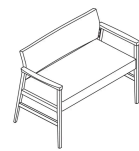

Affina Multiple Seating

With its sophisticated design and quality craftsmanship, Affina multiple seating creates a cohesive and stylish atmosphere throughout any space.

Key Features

- A Versatile Combinations**
Choose seats as one, two, three, or loveseat with standard wallsaver leg design.
- B Durability**
Solid hardwood bases and legs have welded steel angle frames for strength. Field-replaceable seats, backs, arms, and armcaps are easy to maintain.
- C Easy to Clean**
Clean out space between back and seat makes cleaning easy.
- D Easy Ingress/Egress**
Seat height supports ease of ingress and egress.
- E Material Options**
Choose from Pallas Textiles, KI Ingrade, or COM upholstery options; specify as contrasting or matching fabric on seat and base.
- F Arm Options**
Choose from open or closed arms. Optional poly arm cap.
- G Glide Options**
Glides are nylon, poly, rubber, or felt.

Styles

Open Arm

One Seat

W24.75" D23.5" H31.5"
Seat: W20.5" D19.5" H19"
Arm Height: 27"

Two Seats

W46.75" D23.5" H31.5"
Seat: W20.5" D19.5" H19"
Arm Height: 27"

Three Seats

W69" D23.5" H31.5"
Seat: W20.5" D19.5" H19"
Arm Height: 27"

Loveseat

W42" D23.5" H31.5"
Seat: W38" D19.5" H19"
Arm Height: 27"

Closed Arm

One Seat

W24.75" D23.5" H31.5"

Seat: W20.5" D19.5" H19"

Arm Height: 27"

Two Seats

W46.75" D23.5" H31.5"

Seat: W20.5" D19.5" H19"

Arm Height: 27"

Three Seats

W69" D23.5" H31.5"

Seat: W20.5" D19.5" H19"

Arm Height: 27"

Loveseat