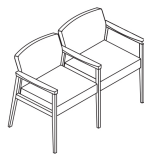

Affina Multiple Seating

With its sophisticated design and quality craftsmanship, Affina multiple seating creates a cohesive and stylish atmosphere throughout any space.

Key Features

- A Versatile Combinations**
Choose seats as one, two, three, or loveseat with standard wall-saver leg design.
- B Durability**
Solid hardwood bases and legs have welded steel angle frames for strength. Field-replaceable seats, backs, arms, and armcaps are easy to maintain.
- C Easy to Clean**
Clean out space between back and seat makes cleaning easy.
- D Easy Ingress/Egress**
Seat height supports ease of ingress and egress.
- E Material Options**
Choose from Pallas Textiles, KI Ingrade, or COM upholstery options; specify as contrasting or matching fabric on seat and base.
- F Arm Options**
Choose from open or closed arms. Optional poly arm cap.
- G Glide Options**
Glides are nylon, poly, rubber, or felt.

Styles

Open Arm

One Seat

W24.75" D23.5" H31.5"
Seat: W20.5" D19.5" H19"
Arm Height: 27"

Two Seats

W46.75" D23.5" H31.5"
Seat: W20.5" D19.5" H19"
Arm Height: 27"

Three Seats

W69" D23.5" H31.5"
Seat: W20.5" D19.5" H19"
Arm Height: 27"

Loveseat

W42" D23.5" H31.5"
Seat: W38" D19.5" H19"
Arm Height: 27"

Closed Arm

One Seat

W24.75" D23.5" H31.5"

Seat: W20.5" D19.5" H19"

Arm Height: 27"

Two Seats

Guest Chair

Bariatric Chair

Multiple Seating

Lounge Seating

Sleeper

Recliner

Occasional Table

WARRANTY