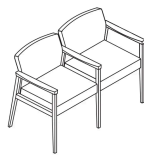

Affina Multiple Seating

With its sophisticated design and quality craftsmanship, Affina multiple seating creates a cohesive and stylish atmosphere throughout any space.

Key Features

- A Versatile Combinations**
Choose seats as one, two, three, or loveseat with standard wallsaver leg design.
- B Durability**
Solid hardwood bases and legs have welded steel angle frames for strength. Field-replaceable seats, backs, arms, and armcaps are easy to maintain.
- C Easy to Clean**
Clean out space between back and seat makes cleaning easy.
- D Easy Ingress/Egress**
Seat height supports ease of ingress and egress.
- E Material Options**
Choose from Pallas Textiles, KI Ingrade, or COM upholstery options; specify as contrasting or matching fabric on seat and base.
- F Arm Options**
Choose from open or closed arms. Optional poly arm cap.
- G Glide Options**
Glides are nylon, poly, rubber, or felt.

Styles

Open Arm

One Seat

W24.75" D23.5" H31.5"
Seat: W20.5" D19.5" H19"
Arm Height: 27"

Two Seats

W46.75" D23.5" H31.5"
Seat: W20.5" D19.5" H19"
Arm Height: 27"

Three Seats

W69" D23.5" H31.5"
Seat: W20.5" D19.5" H19"
Arm Height: 27"

Loveseat

W42" D23.5" H31.5"
Seat: W38" D19.5" H19"
Arm Height: 27"

Closed Arm

One Seat

W24.75" D23.5" H31.5"

Seat: W20.5" D19.5" H19"

Arm Height: 27"

Two Seats

Guest Chair

Bariatric Chair

Multiple Seating

Lounge Seating

Sleeper

Recliner

Occasional Table

WARRANTY