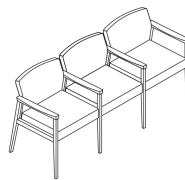

Affina Multiple Seating

With its sophisticated design and quality craftsmanship, Affina multiple seating creates a cohesive and stylish atmosphere throughout any space.

Key Features

- A Versatile Combinations**
Choose seats as one, two, three, or loveseat with standard wallsaver leg design.
- B Durability**
Solid hardwood bases and legs have welded steel angle frames for strength. Field-replaceable seats, backs, arms, and armcaps are easy to maintain.
- C Easy to Clean**
Clean out space between back and seat makes cleaning easy.
- D Easy Ingress/Egress**
Seat height supports ease of ingress and egress.
- E Material Options**
Choose from Pallas Textiles, KI Ingrade, or COM upholstery options; specify as contrasting or matching fabric on seat and base.
- F Arm Options**
Choose from open or closed arms. Optional poly arm cap.
- G Glide Options**
Glides are nylon, poly, rubber, or felt.

Styles

Open Arm

One Seat

W24.75" D23.5" H31.5"
Seat: W20.5" D19.5" H19"
Arm Height: 27"

Two Seats

W46.75" D23.5" H31.5"
Seat: W20.5" D19.5" H19"
Arm Height: 27"

Three Seats

W69" D23.5" H31.5"
Seat: W20.5" D19.5" H19"
Arm Height: 27"

Loveseat

W42" D23.5" H31.5"
Seat: W38" D19.5" H19"
Arm Height: 27"

Closed Arm

One Seat

W24.75" D23.5" H31.5"

Seat: W20.5" D19.5" H19"

Arm Height: 27"

Two Seats

W46.75" D23.5" H31.5"

Seat: W20.5" D19.5" H19"

Arm Height: 27"

Three Seats

W69" D23.5" H31.5"

Seat: W20.5" D19.5" H19"

Arm Height: 27"

Loveseat