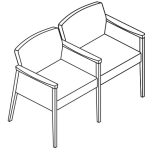

Affina Multiple Seating

With its sophisticated design and quality craftsmanship, Affina multiple seating creates a cohesive and stylish atmosphere throughout any space.

Key Features

- A Versatile Combinations**
Choose seats as one, two, three, or loveseat with standard wallsaver leg design.
- B Durability**
Solid hardwood bases and legs have welded steel angle frames for strength. Field-replaceable seats, backs, arms, and armcaps are easy to maintain.
- C Easy to Clean**
Clean out space between back and seat makes cleaning easy.
- D Easy Ingress/Egress**
Seat height supports ease of ingress and egress.
- E Material Options**
Choose from Pallas Textiles, KI Ingrade, or COM upholstery options; specify as contrasting or matching fabric on seat and base.
- F Arm Options**
Choose from open or closed arms. Optional poly arm cap.
- G Glide Options**
Glides are nylon, poly, rubber, or felt.

Styles

Open Arm

One Seat

W24.75" D23.5" H31.5"
Seat: W20.5" D19.5" H19"
Arm Height: 27"

Two Seats

W46.75" D23.5" H31.5"
Seat: W20.5" D19.5" H19"
Arm Height: 27"

Three Seats

W69" D23.5" H31.5"
Seat: W20.5" D19.5" H19"
Arm Height: 27"

Loveseat

W42" D23.5" H31.5"
Seat: W38" D19.5" H19"
Arm Height: 27"

Closed Arm

One Seat

W24.75" D23.5" H31.5"

Seat: W20.5" D19.5" H19"

Arm Height: 27"

Two Seats

W46.75" D23.5" H31.5"

Seat: W20.5" D19.5" H19"

Arm Height: 27"

Three Seats

W69" D23.5" H31.5"

Seat: W20.5" D19.5" H19"

Arm Height: 27"

Loveseat