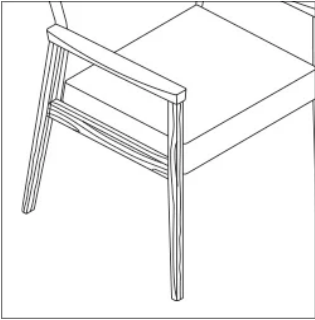

W46.75" D23.5" H31.5"

Seat: W20.5" D19.5" H19"

Arm Height: 27"

Three Seats

W69" D23.5" H31.5"

Seat: W20.5" D19.5" H19"

Arm Height: 27"

Loveseat

W42" D23.5" H31.5"

Seat: W38" D19.5" H19"

Arm Height: 27"

Options

Arm Caps

Poly

Wood

Upholstery