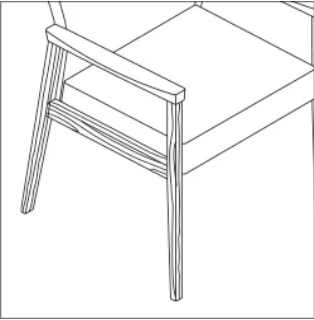

W46.75" D23.5" H31.5"

Seat: W20.5" D19.5" H19"

Arm Height: 27"

Three Seats

W69" D23.5" H31.5"

Seat: W20.5" D19.5" H19"

Arm Height: 27"

Loveseat

W42" D23.5" H31.5"

Seat: W38" D19.5" H19"

Arm Height: 27"

Options

Arm Caps

Poly

Wood

Upholstery