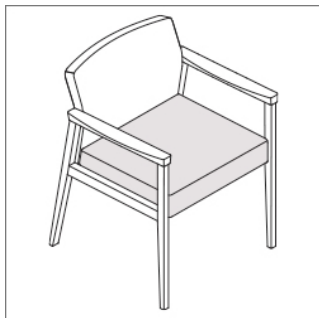

Closed Arm

W24.75" D23.5" H31.5"

Seat: W20.5" D19.5" H19"

Arm Height: 27"

W46.75" D23.5" H31.5"

Seat: W20.5" D19.5" H19"

Arm Height: 27"

W69" D23.5" H31.5"

Seat: W20.5" D19.5" H19"

Arm Height: 27"

W42" D23.5" H31.5"

Seat: W38" D19.5" H19"

Arm Height: 27"

Options

Arm Caps

Upholstery

Contrast