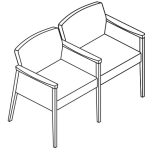

Affina Multiple Seating

With its sophisticated design and quality craftsmanship, Affina multiple seating creates a cohesive and stylish atmosphere throughout any space.

Key Features

- A Versatile Combinations**
Choose seats as one, two, three, or loveseat with standard wall-saver leg design.
- B Durability**
Solid hardwood bases and legs have welded steel angle frames for strength. Field-replaceable seats, backs, arms, and armcaps are easy to maintain.
- C Easy to Clean**
Clean out space between back and seat makes cleaning easy.
- D Easy Ingress/Egress**
Seat height supports ease of ingress and egress.
- E Material Options**
Choose from Pallas Textiles, KI Ingrade, or COM upholstery options; specify as contrasting or matching fabric on seat and base.
- F Arm Options**
Choose from open or closed arms. Optional poly arm cap.
- G Glide Options**
Glides are nylon, poly, rubber, or felt.

Styles

Open Arm

One Seat

W24.75" D23.5" H31.5"
Seat: W20.5" D19.5" H19"
Arm Height: 27"

Two Seats

W46.75" D23.5" H31.5"
Seat: W20.5" D19.5" H19"
Arm Height: 27"

Three Seats

W69" D23.5" H31.5"
Seat: W20.5" D19.5" H19"
Arm Height: 27"

Loveseat

W42" D23.5" H31.5"
Seat: W38" D19.5" H19"
Arm Height: 27"

Closed Arm

One Seat

W24.75" D23.5" H31.5"

Seat: W20.5" D19.5" H19"

Arm Height: 27"

Two Seats

W46.75" D23.5" H31.5"

Seat: W20.5" D19.5" H19"

Arm Height: 27"

Three Seats

W69" D23.5" H31.5"

Seat: W20.5" D19.5" H19"

Arm Height: 27"

Loveseat