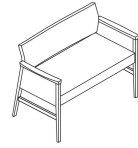

Loveseat

W42" D23.5" H31.5"
Seat: W38" D19.5" H19"
Arm Height: 27"

Closed Arm

One Seat

W24.75" D23.5" H31.5"

Seat: W20.5" D19.5" H19"

Arm Height: 27"

Two Seats

W46.75" D23.5" H31.5"

Seat: W20.5" D19.5" H19"

Arm Height: 27"

Three Seats

W69" D23.5" H31.5"

Seat: W20.5" D19.5" H19"

Arm Height: 27"

Loveseat

W42" D23.5" H31.5"

Seat: W38" D19.5" H19"

Arm Height: 27"

Options

Arm Caps

Poly

Wood

Upholstery