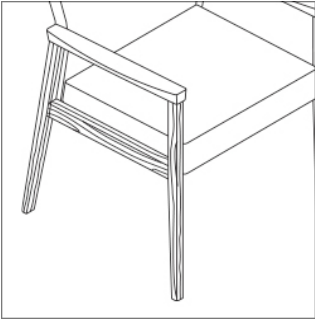

W46.75" D23.5" H31.5"

Seat: W20.5" D19.5" H19"

Arm Height: 27"

Three Seats

W69" D23.5" H31.5"

Seat: W20.5" D19.5" H19"

Arm Height: 27"

Loveseat

W42" D23.5" H31.5"

Seat: W38" D19.5" H19"

Arm Height: 27"

Options

Arm Caps

Poly

Wood

Upholstery