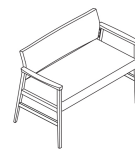

Affina Multiple Seating

With its sophisticated design and quality craftsmanship, Affina multiple seating creates a cohesive and stylish atmosphere throughout any space.

Key Features

- A Versatile Combinations**
Choose seats as one, two, three, or loveseat with standard wall-saver leg design.
- B Durability**
Solid hardwood bases and legs have welded steel angle frames for strength. Field-replaceable seats, backs, arms, and armcaps are easy to maintain.
- C Easy to Clean**
Clean out space between back and seat makes cleaning easy.
- D Easy Ingress/Egress**
Seat height supports ease of ingress and egress.
- E Material Options**
Choose from Pallas Textiles, KI Ingrade, or COM upholstery options; specify as contrasting or matching fabric on seat and base.
- F Arm Options**
Choose from open or closed arms. Optional poly arm cap.
- G Glide Options**
Glides are nylon, poly, rubber, or felt.

Styles

Open Arm

One Seat

W24.75" D23.5" H31.5"
Seat: W20.5" D19.5" H19"
Arm Height: 27"

Two Seats

W46.75" D23.5" H31.5"
Seat: W20.5" D19.5" H19"
Arm Height: 27"

Three Seats

W69" D23.5" H31.5"
Seat: W20.5" D19.5" H19"
Arm Height: 27"

Loveseat

W42" D23.5" H31.5"
Seat: W38" D19.5" H19"
Arm Height: 27"

Closed Arm

One Seat

W24.75" D23.5" H31.5"

Seat: W20.5" D19.5" H19"

Arm Height: 27"

Two Seats

W46.75" D23.5" H31.5"

Seat: W20.5" D19.5" H19"

Arm Height: 27"

Three Seats

W69" D23.5" H31.5"

Seat: W20.5" D19.5" H19"

Arm Height: 27"

Loveseat