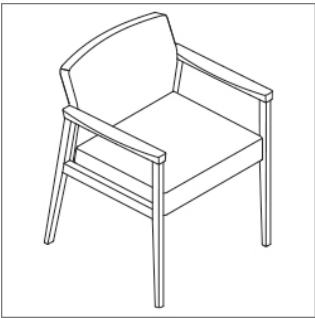

Affina Multiple Seating

With its sophisticated design and quality craftsmanship, Affina multiple seating creates a cohesive and stylish atmosphere throughout any space.

Key Features

- A Versatile Combinations**
Choose seats as one, two, three, or loveseat with standard wallsaver leg design.
- B Durability**
Solid hardwood bases and legs have welded steel angle frames for strength. Field-replaceable seats, backs, arms, and armcaps are easy to maintain.
- C Easy to Clean**
Clean out space between back and seat makes cleaning easy.
- D Easy Ingress/Egress**
Seat height supports ease of ingress and egress.
- E Material Options**
Choose from Pallas Textiles, KI Ingrade, or COM upholstery options; specify as contrasting or matching fabric on seat and base.
- F Arm Options**
Choose from open or closed arms. Optional poly arm cap.
- G Glide Options**
Glides are nylon, poly, rubber, or felt.

W46.75" D23.5" H31.5"

Seat: W20.5" D19.5" H19"

Arm Height: 27"

Three Seats

W69" D23.5" H31.5"

Seat: W20.5" D19.5" H19"

Arm Height: 27"

Loveseat

W42" D23.5" H31.5"

Seat: W38" D19.5" H19"

Arm Height: 27"

Options

Arm Caps

Poly

Wood

Upholstery

Guest Chair

Bariatric Chair

Multiple Seating

Lounge Seating

Sleeper

Recliner

Occasional Table