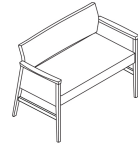

Loveseat

W42" D23.5" H31.5"
Seat: W38" D19.5" H19"
Arm Height: 27"

Closed Arm

One Seat

W24.75" D23.5" H31.5"

Seat: W20.5" D19.5" H19"

Arm Height: 27"

Two Seats

W46.75" D23.5" H31.5"

Seat: W20.5" D19.5" H19"

Arm Height: 27"

Three Seats

W69" D23.5" H31.5"

Seat: W20.5" D19.5" H19"

Arm Height: 27"

Loveseat

W42" D23.5" H31.5"

Seat: W38" D19.5" H19"

Arm Height: 27"

Options

Arm Caps

Poly

Wood

Upholstery