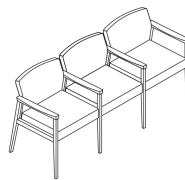

Affina Multiple Seating

With its sophisticated design and quality craftsmanship, Affina multiple seating creates a cohesive and stylish atmosphere throughout any space.

Key Features

- A Versatile Combinations**
Choose seats as one, two, three, or loveseat with standard wall-saver leg design.
- B Durability**
Solid hardwood bases and legs have welded steel angle frames for strength. Field-replaceable seats, backs, arms, and armcaps are easy to maintain.
- C Easy to Clean**
Clean out space between back and seat makes cleaning easy.
- D Easy Ingress/Egress**
Seat height supports ease of ingress and egress.
- E Material Options**
Choose from Pallas Textiles, KI Ingrade, or COM upholstery options; specify as contrasting or matching fabric on seat and base.
- F Arm Options**
Choose from open or closed arms. Optional poly arm cap.
- G Glide Options**
Glides are nylon, poly, rubber, or felt.

Styles

Open Arm

One Seat

W24.75" D23.5" H31.5"
Seat: W20.5" D19.5" H19"
Arm Height: 27"

Two Seats

W46.75" D23.5" H31.5"
Seat: W20.5" D19.5" H19"
Arm Height: 27"

Three Seats

W69" D23.5" H31.5"
Seat: W20.5" D19.5" H19"
Arm Height: 27"

Loveseat

W42" D23.5" H31.5"
Seat: W38" D19.5" H19"
Arm Height: 27"

Closed Arm

One Seat

W24.75" D23.5" H31.5"

Seat: W20.5" D19.5" H19"

Arm Height: 27"

Two Seats

W46.75" D23.5" H31.5"

Seat: W20.5" D19.5" H19"

Arm Height: 27"

Three Seats

W69" D23.5" H31.5"

Seat: W20.5" D19.5" H19"

Arm Height: 27"

Loveseat