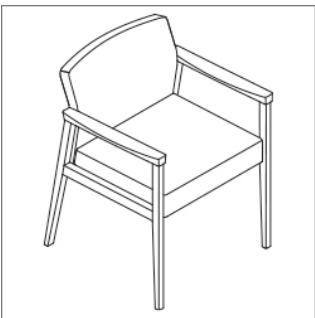

W46.75" D23.5" H31.5"

Seat: W20.5" D19.5" H19"

Arm Height: 27"

Three Seats

W69" D23.5" H31.5"

Seat: W20.5" D19.5" H19"

Arm Height: 27"

Loveseat

W42" D23.5" H31.5"

Seat: W38" D19.5" H19"

Arm Height: 27"

Options

Arm Caps

Poly

Wood

Upholstery