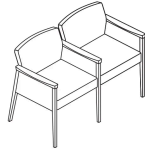

Affina Multiple Seating

With its sophisticated design and quality craftsmanship, Affina multiple seating creates a cohesive and stylish atmosphere throughout any space.

Key Features

- A Versatile Combinations**
Choose seats as one, two, three, or loveseat with standard wallsaver leg design.
- B Durability**
Solid hardwood bases and legs have welded steel angle frames for strength. Field-replaceable seats, backs, arms, and armcaps are easy to maintain.
- C Easy to Clean**
Clean out space between back and seat makes cleaning easy.
- D Easy Ingress/Egress**
Seat height supports ease of ingress and egress.
- E Material Options**
Choose from Pallas Textiles, KI Ingrade, or COM upholstery options; specify as contrasting or matching fabric on seat and base.
- F Arm Options**
Choose from open or closed arms. Optional poly arm cap.
- G Glide Options**
Glides are nylon, poly, rubber, or felt.

Styles

Open Arm

One Seat

W24.75" D23.5" H31.5"
Seat: W20.5" D19.5" H19"
Arm Height: 27"

Two Seats

W46.75" D23.5" H31.5"
Seat: W20.5" D19.5" H19"
Arm Height: 27"

Three Seats

W69" D23.5" H31.5"
Seat: W20.5" D19.5" H19"
Arm Height: 27"

Loveseat

W42" D23.5" H31.5"
Seat: W38" D19.5" H19"
Arm Height: 27"

Closed Arm

One Seat

W24.75" D23.5" H31.5"

Seat: W20.5" D19.5" H19"

Arm Height: 27"

Two Seats

W46.75" D23.5" H31.5"

Seat: W20.5" D19.5" H19"

Arm Height: 27"

Three Seats

W69" D23.5" H31.5"

Seat: W20.5" D19.5" H19"

Arm Height: 27"

Loveseat