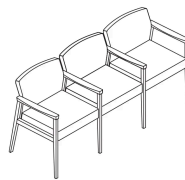

Affina Multiple Seating

With its sophisticated design and quality craftsmanship, Affina multiple seating creates a cohesive and stylish atmosphere throughout any space.

Key Features

- A Versatile Combinations**
Choose seats as one, two, three, or loveseat with standard wallsaver leg design.
- B Durability**
Solid hardwood bases and legs have welded steel angle frames for strength. Field-replaceable seats, backs, arms, and armcaps are easy to maintain.
- C Easy to Clean**
Clean out space between back and seat makes cleaning easy.
- D Easy Ingress/Egress**
Seat height supports ease of ingress and egress.
- E Material Options**
Choose from Pallas Textiles, KI Ingrade, or COM upholstery options; specify as contrasting or matching fabric on seat and base.
- F Arm Options**
Choose from open or closed arms. Optional poly arm cap.
- G Glide Options**
Glides are nylon, poly, rubber, or felt.

Styles

Open Arm

One Seat

W24.75" D23.5" H31.5"
Seat: W20.5" D19.5" H19"
Arm Height: 27"

Two Seats

W46.75" D23.5" H31.5"
Seat: W20.5" D19.5" H19"
Arm Height: 27"

Three Seats

W69" D23.5" H31.5"
Seat: W20.5" D19.5" H19"
Arm Height: 27"

Loveseat

W42" D23.5" H31.5"
Seat: W38" D19.5" H19"
Arm Height: 27"

Closed Arm

One Seat

W24.75" D23.5" H31.5"

Seat: W20.5" D19.5" H19"

Arm Height: 27"

Two Seats

W46.75" D23.5" H31.5"

Seat: W20.5" D19.5" H19"

Arm Height: 27"

Three Seats

W69" D23.5" H31.5"

Seat: W20.5" D19.5" H19"

Arm Height: 27"

Loveseat