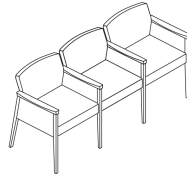

Affina Multiple Seating

With its sophisticated design and quality craftsmanship, Affina multiple seating creates a cohesive and stylish atmosphere throughout any space.

Key Features

- A Versatile Combinations**
Choose seats as one, two, three, or loveseat with standard wall-saver leg design.
- B Durability**
Solid hardwood bases and legs have welded steel angle frames for strength. Field-replaceable seats, backs, arms, and armcaps are easy to maintain.
- C Easy to Clean**
Clean out space between back and seat makes cleaning easy.
- D Easy Ingress/Egress**
Seat height supports ease of ingress and egress.
- E Material Options**
Choose from Pallas Textiles, KI Ingrade, or COM upholstery options; specify as contrasting or matching fabric on seat and base.
- F Arm Options**
Choose from open or closed arms. Optional poly arm cap.
- G Glide Options**
Glides are nylon, poly, rubber, or felt.

Styles

Open Arm

One Seat

W24.75" D23.5" H31.5"
Seat: W20.5" D19.5" H19"
Arm Height: 27"

Two Seats

W46.75" D23.5" H31.5"
Seat: W20.5" D19.5" H19"
Arm Height: 27"

Three Seats

W69" D23.5" H31.5"
Seat: W20.5" D19.5" H19"
Arm Height: 27"

Loveseat

W42" D23.5" H31.5"
Seat: W38" D19.5" H19"
Arm Height: 27"

Closed Arm

One Seat

W24.75" D23.5" H31.5"

Seat: W20.5" D19.5" H19"

Arm Height: 27"

Two Seats

W46.75" D23.5" H31.5"

Seat: W20.5" D19.5" H19"

Arm Height: 27"

Three Seats

W69" D23.5" H31.5"

Seat: W20.5" D19.5" H19"

Arm Height: 27"

Loveseat