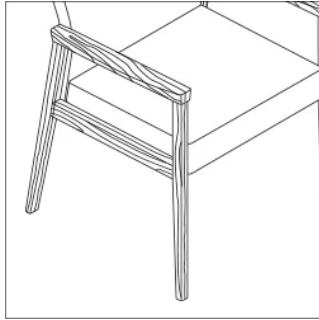

W42" D23.5" H31.5"

Seat: W38" D19.5" H19"

Arm Height: 27"

Options

Arm Caps

Poly

Wood

Upholstery