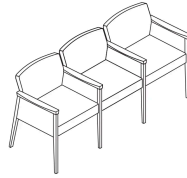

Affina Multiple Seating

With its sophisticated design and quality craftsmanship, Affina multiple seating creates a cohesive and stylish atmosphere throughout any space.

Key Features

- A Versatile Combinations**
Choose seats as one, two, three, or loveseat with standard wallsaver leg design.
- B Durability**
Solid hardwood bases and legs have welded steel angle frames for strength. Field-replaceable seats, backs, arms, and armcaps are easy to maintain.
- C Easy to Clean**
Clean out space between back and seat makes cleaning easy.
- D Easy Ingress/Egress**
Seat height supports ease of ingress and egress.
- E Material Options**
Choose from Pallas Textiles, KI Ingrade, or COM upholstery options; specify as contrasting or matching fabric on seat and base.
- F Arm Options**
Choose from open or closed arms. Optional poly arm cap.
- G Glide Options**
Glides are nylon, poly, rubber, or felt.

Styles

Open Arm

One Seat

W24.75" D23.5" H31.5"
Seat: W20.5" D19.5" H19"
Arm Height: 27"

Two Seats

W46.75" D23.5" H31.5"
Seat: W20.5" D19.5" H19"
Arm Height: 27"

Three Seats

W69" D23.5" H31.5"
Seat: W20.5" D19.5" H19"
Arm Height: 27"

Loveseat

W42" D23.5" H31.5"
Seat: W38" D19.5" H19"
Arm Height: 27"

Closed Arm

One Seat

W24.75" D23.5" H31.5"

Seat: W20.5" D19.5" H19"

Arm Height: 27"

Two Seats

W46.75" D23.5" H31.5"

Seat: W20.5" D19.5" H19"

Arm Height: 27"

Three Seats

W69" D23.5" H31.5"

Seat: W20.5" D19.5" H19"

Arm Height: 27"

Loveseat