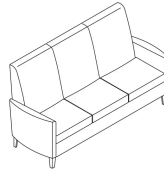

Open Arm Sofa
W79" D29" H33"
 Seat: **W75" D19" H18"**
 Arm Height: 28"

Closed Arm Lounge
W31.5" D28.5" H31.5"
 Seat: **W23.5" D19" H18"**
 Arm Height: 26.5"

Closed Arm Loveseat
W54" D27" H31.5"
 Seat: **W48" D19" H18"**
 Arm Height: 26.5"

Closed Arm Sofa
W79" D27" H31.5"
 Seat: **W70" D19" H18"**
 Arm Height: 26.5"

High-Back

Armless Lounge
W27.5" D32" H43"
 Seat: **W27.5" D20.5" H18"**

Armless Loveseat
W52" D31" H43"
 Seat: **W52" D19" H18"**

Armless Sofa
W75" D31" H43"
 Seat: **W75" D19" H18"**

Open Arm Lounge
W32" D32" H43"
 Seat: **W27" D20.5" H18"**
 Arm Height: 28"

Open Arm Loveseat
W57" D31" H43"
 Seat: **W52" D19" H18"**
 Arm Height: 28"

Open Arm Sofa
W80" D31" H43"
 Seat: **W75" D19" H18"**
 Arm Height: 28"

Closed Arm Lounge
W31.5" D31" H43"
Seat: W23.5" D19" H18"
Arm Height: 26.5"

Closed Arm Loveseat
W54" D30" H43"
Seat: W48" D19" H18"
Arm Height: 26.5"