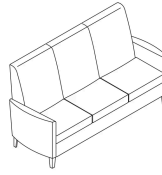

## High-Back

**Armless Lounge**  
**W27.5" D32" H43"**  
 Seat: **W27.5" D20.5" H18"**

**Armless Loveseat**  
**W52" D31" H43"**  
 Seat: **W52" D19" H18"**

**Armless Sofa**  
**W75" D31" H43"**  
 Seat: **W75" D19" H18"**

**Open Arm Lounge**  
**W32" D32" H43"**  
 Seat: **W27" D20.5" H18"**  
 Arm Height: 3"

**Open Arm Loveseat**  
**W57" D31" H43"**  
 Seat: **W52" D19" H18"**  
 Arm Height: 3"

**Open Arm Sofa**  
**W80" D31" H43"**  
 Seat: **W75" D19" H18"**  
 Arm Height: 3"

Closed Arm Lounge  
W31.5" D31" H43"  
Seat: W23.5" D19" H18"  
Arm Height: 4"

Closed Arm Loveseat  
W54" D30" H43"  
Seat: W48" D19" H18"  
Arm Height: 4"

Closed Arm Sofa  
W79" D30" H43"  
Seat: W70" D19" H18"  
Arm Height: 4"