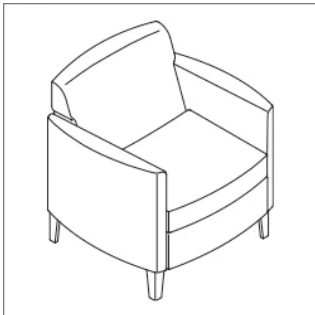

Contrasting Fabric

No Contrast