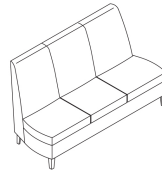

Open Arm Sofa
W79" D29" H33"
 Seat: **W75" D19" H18"**
 Arm Height: 28"

Closed Arm Lounge
W31.5" D28.5" H31.5"
 Seat: **W23.5" D19" H18"**
 Arm Height: 26.5"

Closed Arm Loveseat
W54" D27" H31.5"
 Seat: **W48" D19" H18"**
 Arm Height: 26.5"

Closed Arm Sofa
W79" D27" H31.5"
 Seat: **W70" D19" H18"**
 Arm Height: 26.5"

High-Back

Armless Lounge
W27.5" D32" H43"
 Seat: **W27.5" D20.5" H18"**

Armless Loveseat
W52" D31" H43"
 Seat: **W52" D19" H18"**

Armless Sofa
W75" D31" H43"
 Seat: **W75" D19" H18"**

Open Arm Lounge
W32" D32" H43"
 Seat: **W27" D20.5" H18"**
 Arm Height: 28"

Open Arm Loveseat
W57" D31" H43"
 Seat: **W52" D19" H18"**
 Arm Height: 28"

Open Arm Sofa
W80" D31" H43"
 Seat: **W75" D19" H18"**
 Arm Height: 28"

Closed Arm Lounge
W31.5" D31" H43"
Seat: W23.5" D19" H18"
Arm Height: 26.5"

Closed Arm Loveseat
W54" D30" H43"
Seat: W48" D19" H18"
Arm Height: 26.5"