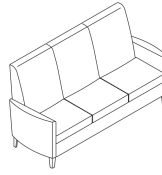

Open Arm Sofa
W79" D29" H33"
 Seat: **W75" D19" H18"**
 Arm Height: 28"

Closed Arm Lounge
W31.5" D28.5" H31.5"
 Seat: **W23.5" D19" H18"**
 Arm Height: 26.5"

Closed Arm Loveseat
W54" D27" H31.5"
 Seat: **W48" D19" H18"**
 Arm Height: 26.5"

Closed Arm Sofa
W79" D27" H31.5"
 Seat: **W70" D19" H18"**
 Arm Height: 26.5"

High-Back

Armless Lounge
W27.5" D32" H43"
 Seat: **W27.5" D20.5" H18"**

Armless Loveseat
W52" D31" H43"
 Seat: **W52" D19" H18"**

Armless Sofa
W75" D31" H43"
 Seat: **W75" D19" H18"**

Open Arm Lounge
W32" D32" H43"
 Seat: **W27" D20.5" H18"**
 Arm Height: 28"

Open Arm Loveseat
W57" D31" H43"
 Seat: **W52" D19" H18"**
 Arm Height: 28"

Open Arm Sofa
W80" D31" H43"
 Seat: **W75" D19" H18"**
 Arm Height: 28"

Closed Arm Lounge
W31.5" D31" H43"
Seat: W23.5" D19" H18"
Arm Height: 26.5"

Closed Arm Loveseat
W54" D30" H43"
Seat: W48" D19" H18"
Arm Height: 26.5"