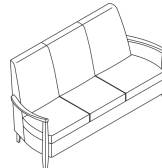

Open Arm Sofa
W79" D29" H33"
 Seat: **W75" D19" H18"**
 Arm Height: 28"

Closed Arm Lounge
W31.5" D28.5" H31.5"
 Seat: **W23.5" D19" H18"**
 Arm Height: 26.5"

Closed Arm Loveseat
W54" D27" H31.5"
 Seat: **W48" D19" H18"**
 Arm Height: 26.5"

Closed Arm Sofa
W79" D27" H31.5"
 Seat: **W70" D19" H18"**
 Arm Height: 26.5"

High-Back

Armless Lounge
W27.5" D32" H43"
 Seat: **W27.5" D20.5" H18"**

Armless Loveseat
W52" D31" H43"
 Seat: **W52" D19" H18"**

Armless Sofa
W75" D31" H43"
 Seat: **W75" D19" H18"**

Open Arm Lounge
W32" D32" H43"
 Seat: **W27" D20.5" H18"**
 Arm Height: 28"

Open Arm Loveseat
W57" D31" H43"
 Seat: **W52" D19" H18"**
 Arm Height: 28"

Open Arm Sofa
W80" D31" H43"
 Seat: **W75" D19" H18"**
 Arm Height: 28"

Closed Arm Lounge
W31.5" D31" H43"
Seat: W23.5" D19" H18"
Arm Height: 26.5"

Closed Arm Loveseat
W54" D30" H43"
Seat: W48" D19" H18"
Arm Height: 26.5"