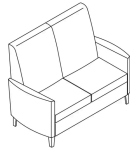

Closed Arm Sofa
W79" D27" H31.5"
 Seat: **W70" D19" H18"**
 Arm Height: 26.5"

High-Back

Armless Lounge
W27.5" D32" H43"
 Seat: **W27.5" D20.5" H18"**

Armless Loveseat
W52" D31" H43"
 Seat: **W52" D19" H18"**

Armless Sofa
W75" D31" H43"
 Seat: **W75" D19" H18"**

Open Arm Lounge
W32" D32" H43"
 Seat: **W27" D20.5" H18"**
 Arm Height: 28"

Open Arm Loveseat
W57" D31" H43"
 Seat: **W52" D19" H18"**
 Arm Height: 28"

Open Arm Sofa
W80" D31" H43"
 Seat: **W75" D19" H18"**
 Arm Height: 28"

Closed Arm Lounge
W31.5" D31" H43"
Seat: W23.5" D19" H18"
Arm Height: 26.5"

Closed Arm Loveseat
W54" D30" H43"
Seat: W48" D19" H18"
Arm Height: 26.5"