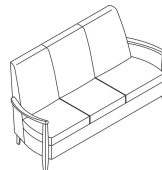

## High-Back

**Armless Lounge**  
**W27.5" D32" H43"**  
 Seat: **W27.5" D20.5" H18"**

**Armless Loveseat**  
**W52" D31" H43"**  
 Seat: **W52" D19" H18"**

**Armless Sofa**  
**W75" D31" H43"**  
 Seat: **W75" D19" H18"**

**Open Arm Lounge**  
**W32" D32" H43"**  
 Seat: **W27" D20.5" H18"**  
 Arm Height: 3"

**Open Arm Loveseat**  
**W57" D31" H43"**  
 Seat: **W52" D19" H18"**  
 Arm Height: 3"

**Open Arm Sofa**  
**W80" D31" H43"**  
 Seat: **W75" D19" H18"**  
 Arm Height: 3"