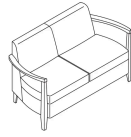

C **Back Styles**
Choose from three distinct back styles—low-back, high-back, and wingback—to accommodate a variety of design preferences and comfort needs.

Styles

Low-Back

Armless Lounge
W27.5" D27" H33"
Seat: W27.5" D20.5" H18"

Armless Loveseat
W52" D27" H33"
Seat: W52" D19" H18"

Armless Sofa
W75" D27" H33"
Seat: W75" D19" H18"

Open Arm Lounge
W32" D29" H33"
 Seat: **W27.5" D20.5" H18"**
 Arm Height: 28"

Open Arm Loveseat
W56" D29" H33"
 Seat: **W52" D19" H18"**
 Arm Height: 28"

Open Arm Sofa
W79" D29" H33"
 Seat: **W75" D19" H18"**
 Arm Height: 28"

Closed Arm Lounge
W31.5" D28.5" H31.5"
 Seat: **W23.5" D19" H18"**
 Arm Height: 26.5"

Closed Arm Loveseat
W54" D27" H31.5"
 Seat: **W48" D19" H18"**
 Arm Height: 26.5"