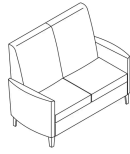

## High-Back

**Armless Lounge**  
**W27.5" D32" H43"**  
 Seat: **W27.5" D20.5" H18"**

**Armless Loveseat**  
**W52" D31" H43"**  
 Seat: **W52" D19" H18"**

**Armless Sofa**  
**W75" D31" H43"**  
 Seat: **W75" D19" H18"**

**Open Arm Lounge**  
**W32" D32" H43"**  
 Seat: **W27" D20.5" H18"**  
 Arm Height: 3"

**Open Arm Loveseat**  
**W57" D31" H43"**  
 Seat: **W52" D19" H18"**  
 Arm Height: 3"

**Open Arm Sofa**  
**W80" D31" H43"**  
 Seat: **W75" D19" H18"**  
 Arm Height: 3"

Closed Arm Lounge  
W31.5" D31" H43"  
Seat: W23.5" D19" H18"  
Arm Height: 4"

Closed Arm Loveseat  
W54" D30" H43"  
Seat: W48" D19" H18"  
Arm Height: 4"

Closed Arm Sofa  
W79" D30" H43"  
Seat: W70" D19" H18"  
Arm Height: 4"