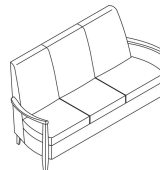

Open Arm Sofa
W79" D29" H33"
 Seat: **W75" D19" H18"**
 Arm Height: 28"

Closed Arm Lounge
W31.5" D28.5" H31.5"
 Seat: **W23.5" D19" H18"**
 Arm Height: 26.5"

Closed Arm Loveseat
W54" D27" H31.5"
 Seat: **W48" D19" H18"**
 Arm Height: 26.5"

Closed Arm Sofa
W79" D27" H31.5"
 Seat: **W70" D19" H18"**
 Arm Height: 26.5"

High-Back

Armless Lounge
W27.5" D32" H43"
 Seat: **W27.5" D20.5" H18"**

Armless Loveseat
W52" D31" H43"
 Seat: **W52" D19" H18"**

Armless Sofa
W75" D31" H43"
 Seat: **W75" D19" H18"**

Open Arm Lounge
W32" D32" H43"
 Seat: **W27" D20.5" H18"**
 Arm Height: 28"

Open Arm Loveseat
W57" D31" H43"
 Seat: **W52" D19" H18"**
 Arm Height: 28"

Open Arm Sofa
W80" D31" H43"
 Seat: **W75" D19" H18"**
 Arm Height: 28"

Closed Arm Lounge
W31.5" D31" H43"
Seat: W23.5" D19" H18"
Arm Height: 26.5"

Closed Arm Loveseat
W54" D30" H43"
Seat: W48" D19" H18"
Arm Height: 26.5"