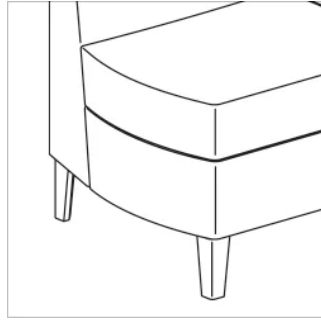

Base

Bariatric

Glides

Wingback

*Available on High-Back Only

Document Links

[Pricing →](#)

[Photography →](#)

[CAD/Revit Symbols →](#)

[Documents →](#)

[Material Approvals →](#)