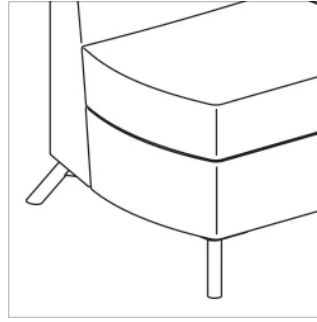

Base

Wallsaver

Glides

Wingback

*Available on High-Back Only

Document Links

[Pricing →](#)

[Photography →](#)

[CAD/Revit Symbols →](#)

[Documents →](#)

[Material Approvals →](#)