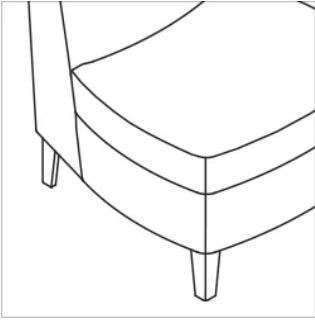

Armless Sofa
W75" D31" H43"
 Seat: **W75" D19" H18"**

Open Arm Lounge
W32" D32" H43"
 Seat: **W27" D20.5" H18"**
 Arm Height: 28"

Open Arm Loveseat
W57" D31" H43"
 Seat: **W52" D19" H18"**
 Arm Height: 28"

Open Arm Sofa
W80" D31" H43"
 Seat: **W75" D19" H18"**
 Arm Height: 28"

Closed Arm Lounge
W31.5" D31" H43"
Seat: W23.5" D19" H18"
Arm Height: 26.5"

Closed Arm Loveseat
W54" D30" H43"
Seat: W48" D19" H18"
Arm Height: 26.5"

Closed Arm Sofa
W79" D30" H43"
Seat: W70" D19" H18"
Arm Height: 26.5"

Options

Armcap

Armcap

Upholstery

Non-Contrast

Contrast

Base