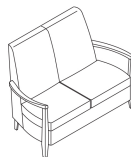

## High-Back

**Armless Lounge**  
**W27.5" D32" H43"**  
 Seat: **W27.5" D20.5" H18"**

**Armless Loveseat**  
**W52" D31" H43"**  
 Seat: **W52" D19" H18"**

**Armless Sofa**  
**W75" D31" H43"**  
 Seat: **W75" D19" H18"**

**Open Arm Lounge**  
**W32" D32" H43"**  
 Seat: **W27" D20.5" H18"**  
 Arm Height: 3"

**Open Arm Loveseat**  
**W57" D31" H43"**  
 Seat: **W52" D19" H18"**  
 Arm Height: 3"

**Open Arm Sofa**  
**W80" D31" H43"**  
 Seat: **W75" D19" H18"**  
 Arm Height: 3"