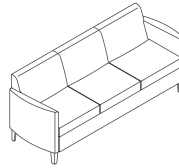

C **Back Styles**
Choose from three distinct back styles—low-back, high-back, and wingback—to accommodate a variety of design preferences and comfort needs.

Styles

Low-Back

Armless Lounge
W27.5" D27" H33"
Seat: W27.5" D20.5" H18"

Armless Loveseat
W52" D27" H33"
Seat: W52" D19" H18"

Armless Sofa
W75" D27" H33"
Seat: W75" D19" H18"

Open Arm Lounge
W32" D29" H33"
 Seat: **W27.5" D20.5" H18"**
 Arm Height: 28"

Open Arm Loveseat
W56" D29" H33"
 Seat: **W52" D19" H18"**
 Arm Height: 28"

Open Arm Sofa
W79" D29" H33"
 Seat: **W75" D19" H18"**
 Arm Height: 28"

Closed Arm Lounge
W31.5" D28.5" H31.5"
 Seat: **W23.5" D19" H18"**
 Arm Height: 26.5"

Closed Arm Loveseat
W54" D27" H31.5"
 Seat: **W48" D19" H18"**
 Arm Height: 26.5"

Closed Arm Sofa
W79" D27" H31.5"
 Seat: **W70" D19" H18"**
 Arm Height: 26.5"

High-Back

Armless Lounge
W27.5" D32" H43"
 Seat: **W27.5" D20.5" H18"**

Armless Loveseat
W52" D31" H43"
 Seat: **W52" D19" H18"**