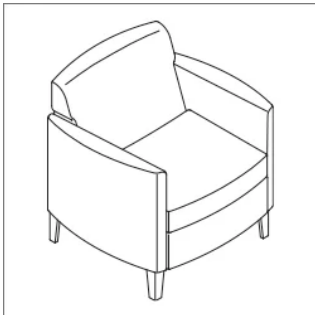

Open Arm Sofa
W80" D31" H43"
 Seat: **W75" D19" H18"**
 Arm Height: 28"

Closed Arm Lounge
W31.5" D31" H43"
Seat: W23.5" D19" H18"
Arm Height: 26.5"

Closed Arm Loveseat
W54" D30" H43"
Seat: W48" D19" H18"
Arm Height: 26.5"

Closed Arm Sofa
W79" D30" H43"
Seat: W70" D19" H18"
Arm Height: 26.5"

Options

Armcap

Armcap

Upholstery

Non-Contrast

Contrast

Base