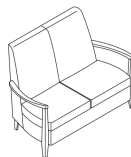

Open Arm Sofa
W79" D29" H33"
 Seat: **W75" D19" H18"**
 Arm Height: 28"

Closed Arm Lounge
W31.5" D28.5" H31.5"
 Seat: **W23.5" D19" H18"**
 Arm Height: 26.5"

Closed Arm Loveseat
W54" D27" H31.5"
 Seat: **W48" D19" H18"**
 Arm Height: 26.5"

Closed Arm Sofa
W79" D27" H31.5"
 Seat: **W70" D19" H18"**
 Arm Height: 26.5"

High-Back

Armless Lounge
W27.5" D32" H43"
 Seat: **W27.5" D20.5" H18"**

Armless Loveseat
W52" D31" H43"
 Seat: **W52" D19" H18"**

Armless Sofa
W75" D31" H43"
 Seat: **W75" D19" H18"**

Open Arm Lounge
W32" D32" H43"
 Seat: **W27" D20.5" H18"**
 Arm Height: 28"

Open Arm Loveseat
W57" D31" H43"
 Seat: **W52" D19" H18"**
 Arm Height: 28"