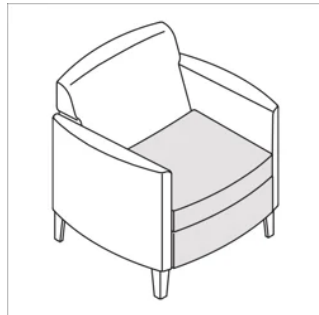

Open Arm Sofa
W80" D31" H43"
 Seat: **W75" D19" H18"**
 Arm Height: 28"

Closed Arm Lounge
W31.5" D31" H43"
Seat: W23.5" D19" H18"
Arm Height: 26.5"

Closed Arm Loveseat
W54" D30" H43"
Seat: W48" D19" H18"
Arm Height: 26.5"

Closed Arm Sofa
W79" D30" H43"
Seat: W70" D19" H18"
Arm Height: 26.5"

Options

Armcap

Armcap

Upholstery

Non-Contrast

Contrast

Base