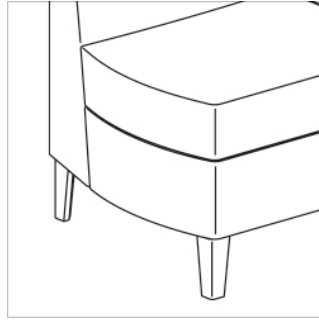

Base

Bariatric

Glides

Wingback

*Available on High-Back Only

Document Links

[Pricing →](#)

[Photography →](#)

[CAD/Revit Symbols →](#)

[Documents →](#)

[Material Approvals →](#)