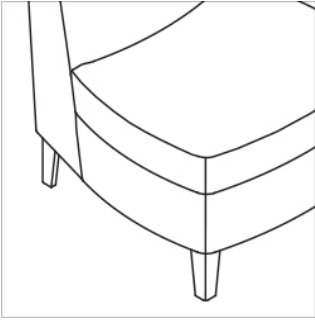

Open Arm Sofa
W80" D31" H43"
 Seat: **W75" D19" H18"**
 Arm Height: 28"

Closed Arm Lounge
W31.5" D31" H43"
Seat: W23.5" D19" H18"
Arm Height: 26.5"

Closed Arm Loveseat
W54" D30" H43"
Seat: W48" D19" H18"
Arm Height: 26.5"

Closed Arm Sofa
W79" D30" H43"
Seat: W70" D19" H18"
Arm Height: 26.5"

Options

Armcap

Armcap

Upholstery

Non-Contrast

Contrast

Base