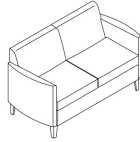

C **Back Styles**
Choose from three distinct back styles—low-back, high-back, and wingback—to accommodate a variety of design preferences and comfort needs.

Styles

Low-Back

Armless Lounge
W27.5" D27" H33"
Seat: W27.5" D20.5" H18"

Armless Loveseat
W52" D27" H33"
Seat: W52" D19" H18"

Armless Sofa
W75" D27" H33"
Seat: W75" D19" H18"

Open Arm Lounge
W32" D29" H33"
 Seat: **W27.5" D20.5" H18"**
 Arm Height: 28"

Open Arm Loveseat
W56" D29" H33"
 Seat: **W52" D19" H18"**
 Arm Height: 28"

Open Arm Sofa
W79" D29" H33"
 Seat: **W75" D19" H18"**
 Arm Height: 28"

Closed Arm Lounge
W31.5" D28.5" H31.5"
 Seat: **W23.5" D19" H18"**
 Arm Height: 26.5"

Closed Arm Loveseat
W54" D27" H31.5"
 Seat: **W48" D19" H18"**
 Arm Height: 26.5"

Closed Arm Sofa
W79" D27" H31.5"
 Seat: **W70" D19" H18"**
 Arm Height: 26.5"

High-Back

Armless Lounge
W27.5" D32" H43"
 Seat: **W27.5" D20.5" H18"**

Armless Loveseat
W52" D31" H43"
 Seat: **W52" D19" H18"**