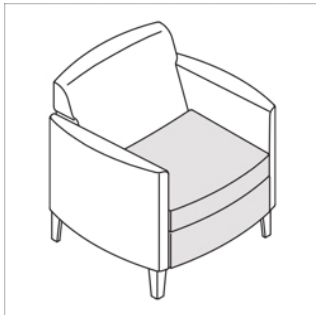

Open Arm Sofa
W80" D31" H43"
 Seat: **W75" D19" H18"**
 Arm Height: 28"

Closed Arm Lounge
W31.5" D31" H43"
Seat: W23.5" D19" H18"
Arm Height: 26.5"

Closed Arm Loveseat
W54" D30" H43"
Seat: W48" D19" H18"
Arm Height: 26.5"

Closed Arm Sofa
W79" D30" H43"
Seat: W70" D19" H18"
Arm Height: 26.5"

Options

Armcap

Armcap

Upholstery

Non-Contrast

Contrast

Base