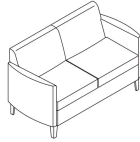

C **Back Styles**
Choose from three distinct back styles—low-back, high-back, and wingback—to accommodate a variety of design preferences and comfort needs.

Styles

Low-Back

Armless Lounge
W27.5" D27" H33"
Seat: W27.5" D20.5" H18"

Armless Loveseat
W52" D27" H33"
Seat: W52" D19" H18"

Armless Sofa
W75" D27" H33"
Seat: W75" D19" H18"

Open Arm Lounge
W32" D29" H33"
 Seat: **W27.5" D20.5" H18"**
 Arm Height: 28"

Open Arm Loveseat
W56" D29" H33"
 Seat: **W52" D19" H18"**
 Arm Height: 28"

Open Arm Sofa
W79" D29" H33"
 Seat: **W75" D19" H18"**
 Arm Height: 28"

Closed Arm Lounge
W31.5" D28.5" H31.5"
 Seat: **W23.5" D19" H18"**
 Arm Height: 26.5"

Closed Arm Loveseat
W54" D27" H31.5"
 Seat: **W48" D19" H18"**
 Arm Height: 26.5"

Closed Arm Sofa
W79" D27" H31.5"
 Seat: **W70" D19" H18"**
 Arm Height: 26.5"

High-Back

Armless Lounge
W27.5" D32" H43"
 Seat: **W27.5" D20.5" H18"**

Armless Loveseat
W52" D31" H43"
 Seat: **W52" D19" H18"**