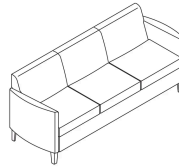

C **Back Styles**
Choose from three distinct back styles—low-back, high-back, and wingback—to accommodate a variety of design preferences and comfort needs.

Styles

Low-Back

Armless Lounge
W27.5" D27" H33"
Seat: W27.5" D20.5" H18"

Armless Loveseat
W52" D27" H33"
Seat: W52" D19" H18"

Armless Sofa
W75" D27" H33"
Seat: W75" D19" H18"

Open Arm Lounge
W32" D29" H33"
 Seat: **W27.5" D20.5" H18"**
 Arm Height: 28"

Open Arm Loveseat
W56" D29" H33"
 Seat: **W52" D19" H18"**
 Arm Height: 28"

Open Arm Sofa
W79" D29" H33"
 Seat: **W75" D19" H18"**
 Arm Height: 28"

Closed Arm Lounge
W31.5" D28.5" H31.5"
 Seat: **W23.5" D19" H18"**
 Arm Height: 26.5"

Closed Arm Loveseat
W54" D27" H31.5"
 Seat: **W48" D19" H18"**
 Arm Height: 26.5"

Closed Arm Sofa
W79" D27" H31.5"
 Seat: **W70" D19" H18"**
 Arm Height: 26.5"

High-Back

Armless Lounge
W27.5" D32" H43"
 Seat: **W27.5" D20.5" H18"**

Armless Loveseat
W52" D31" H43"
 Seat: **W52" D19" H18"**