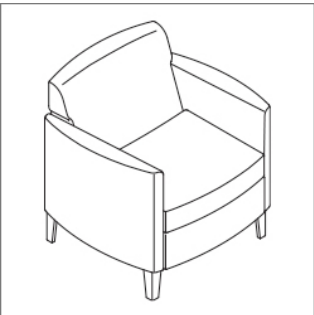

Open Arm Sofa
W80" D31" H43"
 Seat: **W75" D19" H18"**
 Arm Height: 28"

Closed Arm Lounge
W31.5" D31" H43"
Seat: W23.5" D19" H18"
Arm Height: 26.5"

Closed Arm Loveseat
W54" D30" H43"
Seat: W48" D19" H18"
Arm Height: 26.5"

Closed Arm Sofa
W79" D30" H43"
Seat: W70" D19" H18"
Arm Height: 26.5"

Options

Armcap

Armcap

Upholstery

Non-Contrast

Contrast

Base