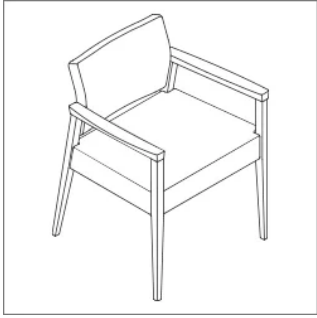

## Affina Guest Chair

Affina guest seating combines handcrafted quality with functional appeal. Its stylish and inviting curves and waterfall seat front, ensure optimal comfort for guests.

# Key Features

- A** **Contrasting Fabric Option**  
Affina guest chairs feature a classic look with contrasting fabrics made from durable, high-performance textiles suitable for tough environments.
- B** **Arm Features**  
Select either armless, open arm, or closed arm styles. Optional poly arm caps increase durability and add a touch of visual appeal.
- C** **Glide Options**  
Choose from various glide options, including nylon, poly, rubber, and felt, to suit any floor type.
- D** **Waterfall Edge**  
Optimal comfort provided with waterfall front seat.
- E** **Convenient Clean-Out**  
Clean out space between back and seat makes cleaning easy.
- F** **Wall Saver Leg**  
Angled leg design prevents the backs of chairs from damaging walls and offers an elegant aesthetic.

# Styles

Armless  
W23.5" D23.5" H31.5"  
Seat: W20.5" D18.5" H19"

Open Arm  
W24" D23.5" H31.5"  
Seat: W20.5" D18.5" H19"  
Arm Height: 27"

Closed Arm  
W24" D23.5" H31.5"  
Seat: W20.5" D18.5" H19"  
Arm Height: 27"