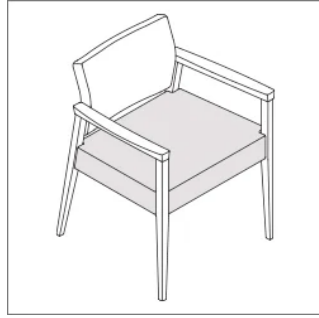

Contrast

Document Links

[Pricing →](#)

[Photography →](#)

[CAD/Revit Symbols →](#)

[Documents →](#)

[Material Approvals →](#)