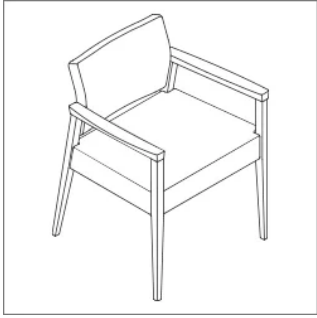

Options

Upholstery

Non-Contrast