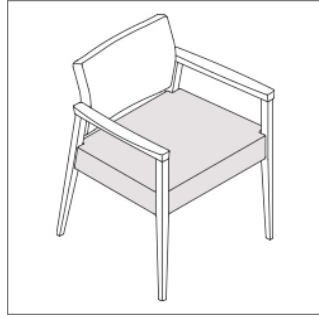

Contrast

Document Links

[Pricing →](#)

[Photography →](#)

[CAD/Revit Symbols →](#)

[Documents →](#)

[Material Approvals →](#)