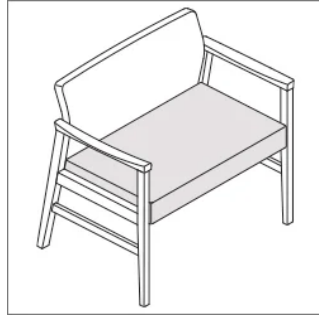

Affina Bariatric Chair

The Affina bariatric chair offers supportive comfort for a wide range of users. Affina captures the essence of line and movement, combining functionality with sophistication, with the bariatric chair prioritizing user safety and dignity.

Key Features

- A** **Contrasting Fabric Option**
Give Affina bariatric chairs a unique look with contrasting fabrics made from durable, high-performance textiles suitable for tough environments.
- B** **Arm Features**
Select either open or closed arm styles. Optional poly arm caps increase durability and add a touch of visual appeal.
- C** **Versatile Design**
Choose from various glide options, including nylon, poly, rubber, and felt, to suit any floor type. These options ensure that the chairs move smoothly and protect your floors, regardless of the surface.

Styles

Open Arm
W34" D23.75" H31.5"
Seat: W30" D19" H19"
Arm Height: 27"

Closed Arm
W34" D23.75" H31.5"
Seat: W30" D19" H19"
Arm Height: 27"

Options

Upholstery

No Contrast

Contrast

Document Links

Guest Chair

Bariatric Chair

Multiple Seating

Lounge Seating

Sleeper

Recliner

Occasional Table