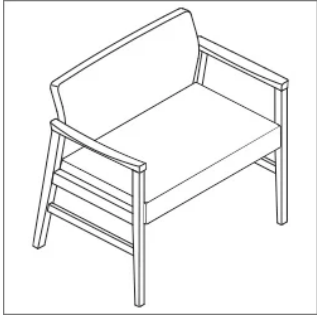

Affina Bariatric Chair

The Affina bariatric chair offers supportive comfort for a wide range of users. Affina captures the essence of line and movement, combining functionality with sophistication, with the bariatric chair prioritizing user safety and dignity.

Key Features

- A** **Contrasting Fabric Option**
Give Affina bariatric chairs a unique look with contrasting fabrics made from durable, high-performance textiles suitable for tough environments.
- B** **Arm Features**
Select either open or closed arm styles. Optional poly arm caps increase durability and add a touch of visual appeal.
- C** **Versatile Design**
Choose from various glide options, including nylon, poly, rubber, and felt, to suit any floor type. These options ensure that the chairs move smoothly and protect your floors, regardless of the surface.

Styles

Open Arm
W34" D23.75" H31.5"
Seat: W30" D19" H19"
Arm Height: 27"

Closed Arm
W34" D23.75" H31.5"
Seat: W30" D19" H19"
Arm Height: 27"

Options

Upholstery

No Contrast

Contrast

Document Links

Guest Chair

Bariatric Chair

Multiple Seating

Lounge Seating

Sleeper

Recliner

Occasional Table