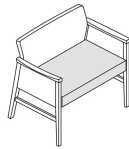

Affina Bariatric Chair

The Affina bariatric chair offers supportive comfort for a wide range of users. Affina captures the essence of line and movement, combining functionality with sophistication, with the bariatric chair prioritizing user safety and dignity.

Key Features

- A** **Contrasting Fabric Option**
Give Affina bariatric chairs a unique look with contrasting fabrics made from durable, high-performance textiles suitable for tough environments.
- B** **Arm Features**
Select either open or closed arm styles. Optional poly arm caps increase durability and add a touch of visual appeal.
- C** **Versatile Design**
Choose from various glide options, including nylon, poly, rubber, and felt, to suit any floor type. These options ensure that the chairs move smoothly and protect your floors, regardless of the surface.

Styles

Open Arm
W34" D23.75" H31.5"
Seat: W30" D19" H19"
Arm Height: 27"

Closed Arm
W34" D23.75" H31.5"
Seat: W30" D19" H19"
Arm Height: 27"

Options

Upholstery

No Contrast

Contrast

Document Links

Guest Chair

Bariatric Chair

Multiple Seating

Lounge Seating

Sleeper

Recliner

Occasional Table