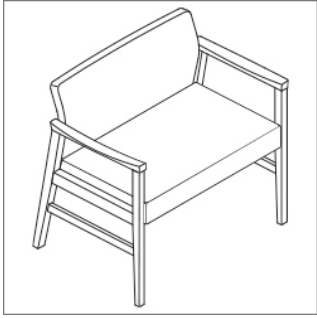

Options

Upholstery

Non-Contrast